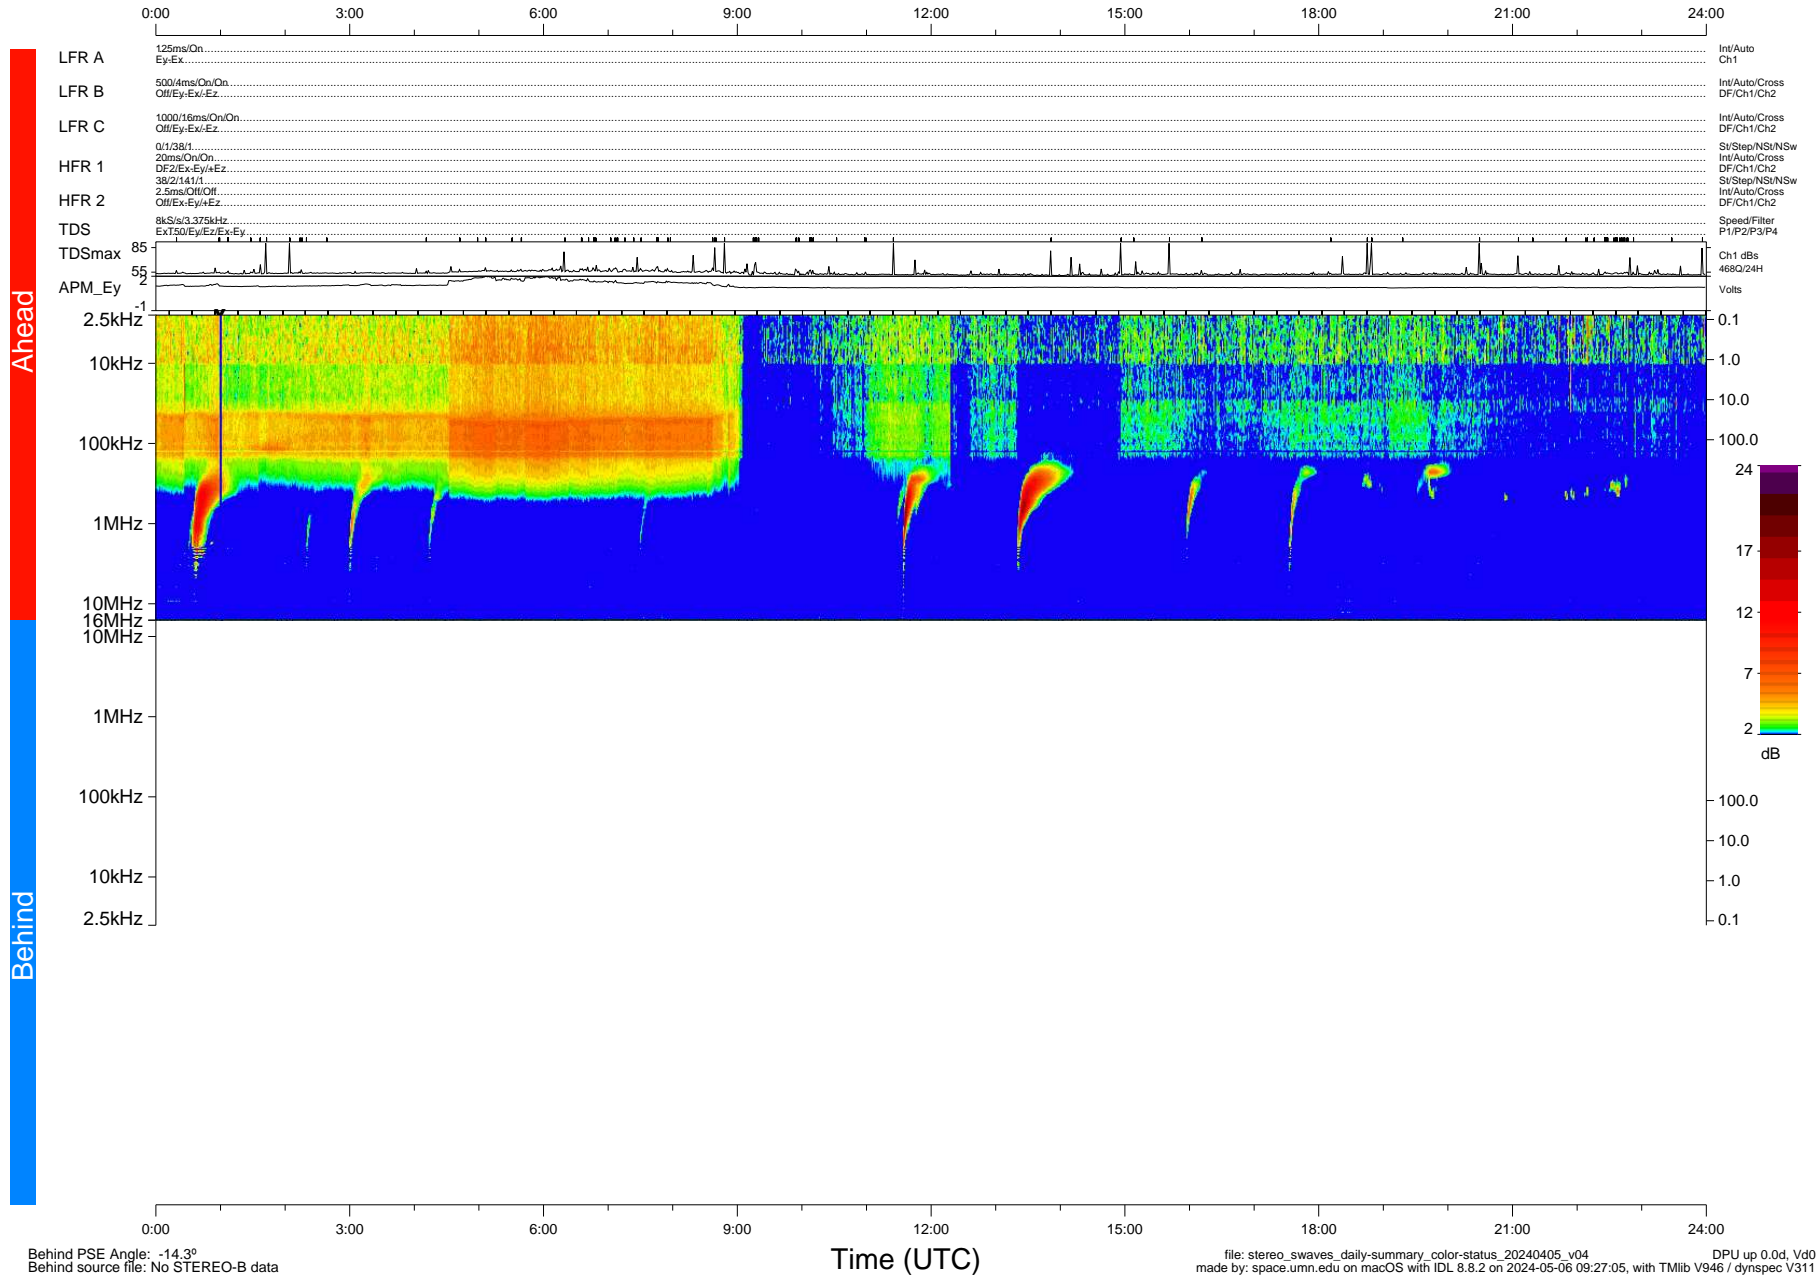

STEREO/WAVES Daily Summary - 05-Apr-2024 (DOY 096)

Ahead source file: swaves_ahead_2024_096_1_06.fin (Recovery: 100.0% HK, 121% Pkts)
Ahead PSE Angle: 9.7°

DPU up 533.4d, V412d40

Behind PSE Angle: -14.3°
Behind source file: No STEREO-B data