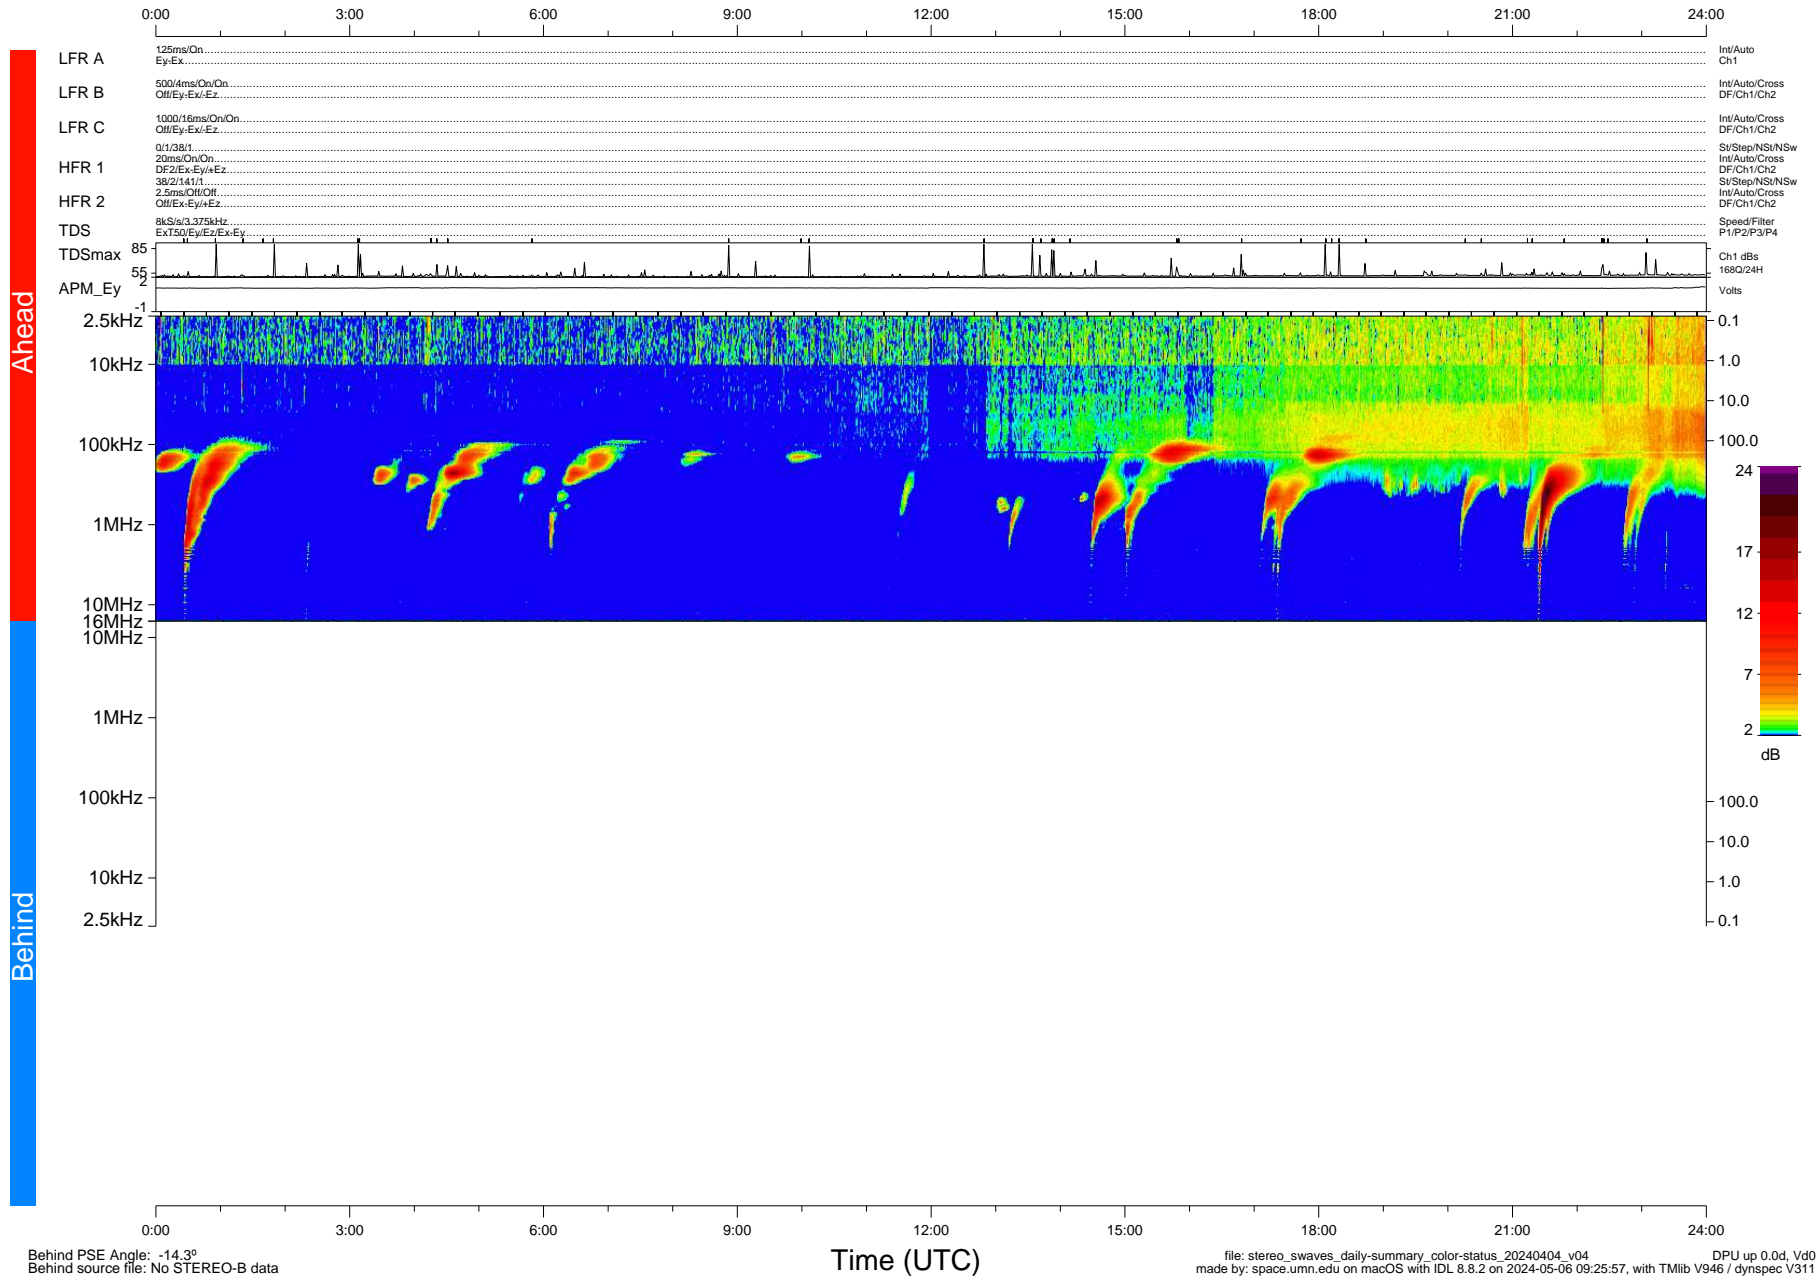

# STEREO/WAVES Daily Summary - 04-Apr-2024 (DOY 095)

Ahead source file: swaves\_ahead\_2024\_095\_1\_06.fin (Recovery: 100.1% HK, 77% PKts)  
 Ahead PSE Angle: 9.7°

DPU up 532.4d, V412d40

Behind PSE Angle: -14.3°  
 Behind source file: No STEREO-B data

file: stereo\_swaves\_daily-summary\_color-status\_20240404\_v04  
 made by: space.umn.edu on macOS with IDL 8.8.2 on 2024-05-06 09:25:57, with Tlib V946 / dynspec V311  
 DPU up 0.0d, Vd0