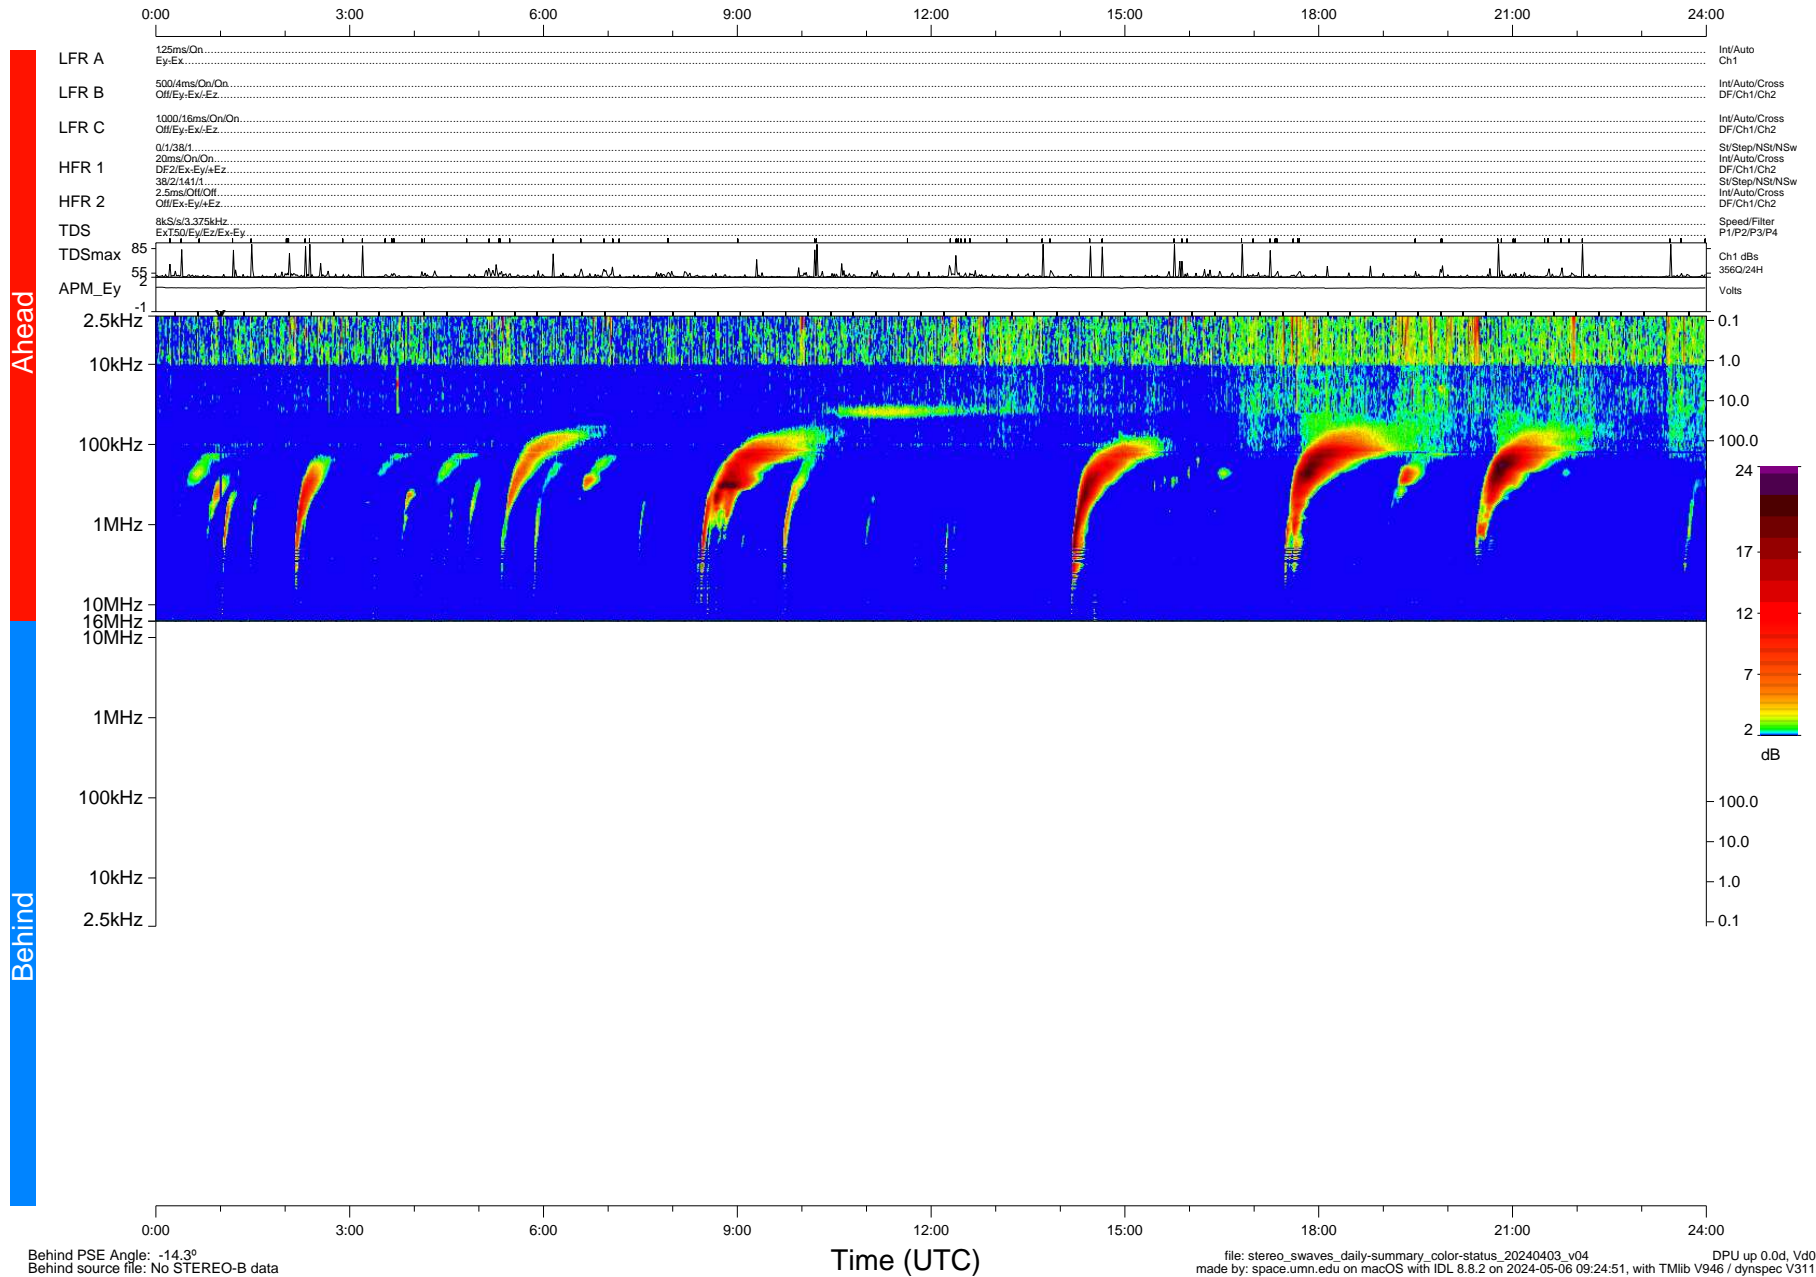

STEREO/WAVES Daily Summary - 03-Apr-2024 (DOY 094)

Ahead source file: swaves_ahead_2024_094_1_05.fin (Recovery: 100.0% HK, 104% Pkts)
Ahead PSE Angle: 9.6°

DPU up 531.4d, V412d40

Behind PSE Angle: -14.3°
Behind source file: No STEREO-B data