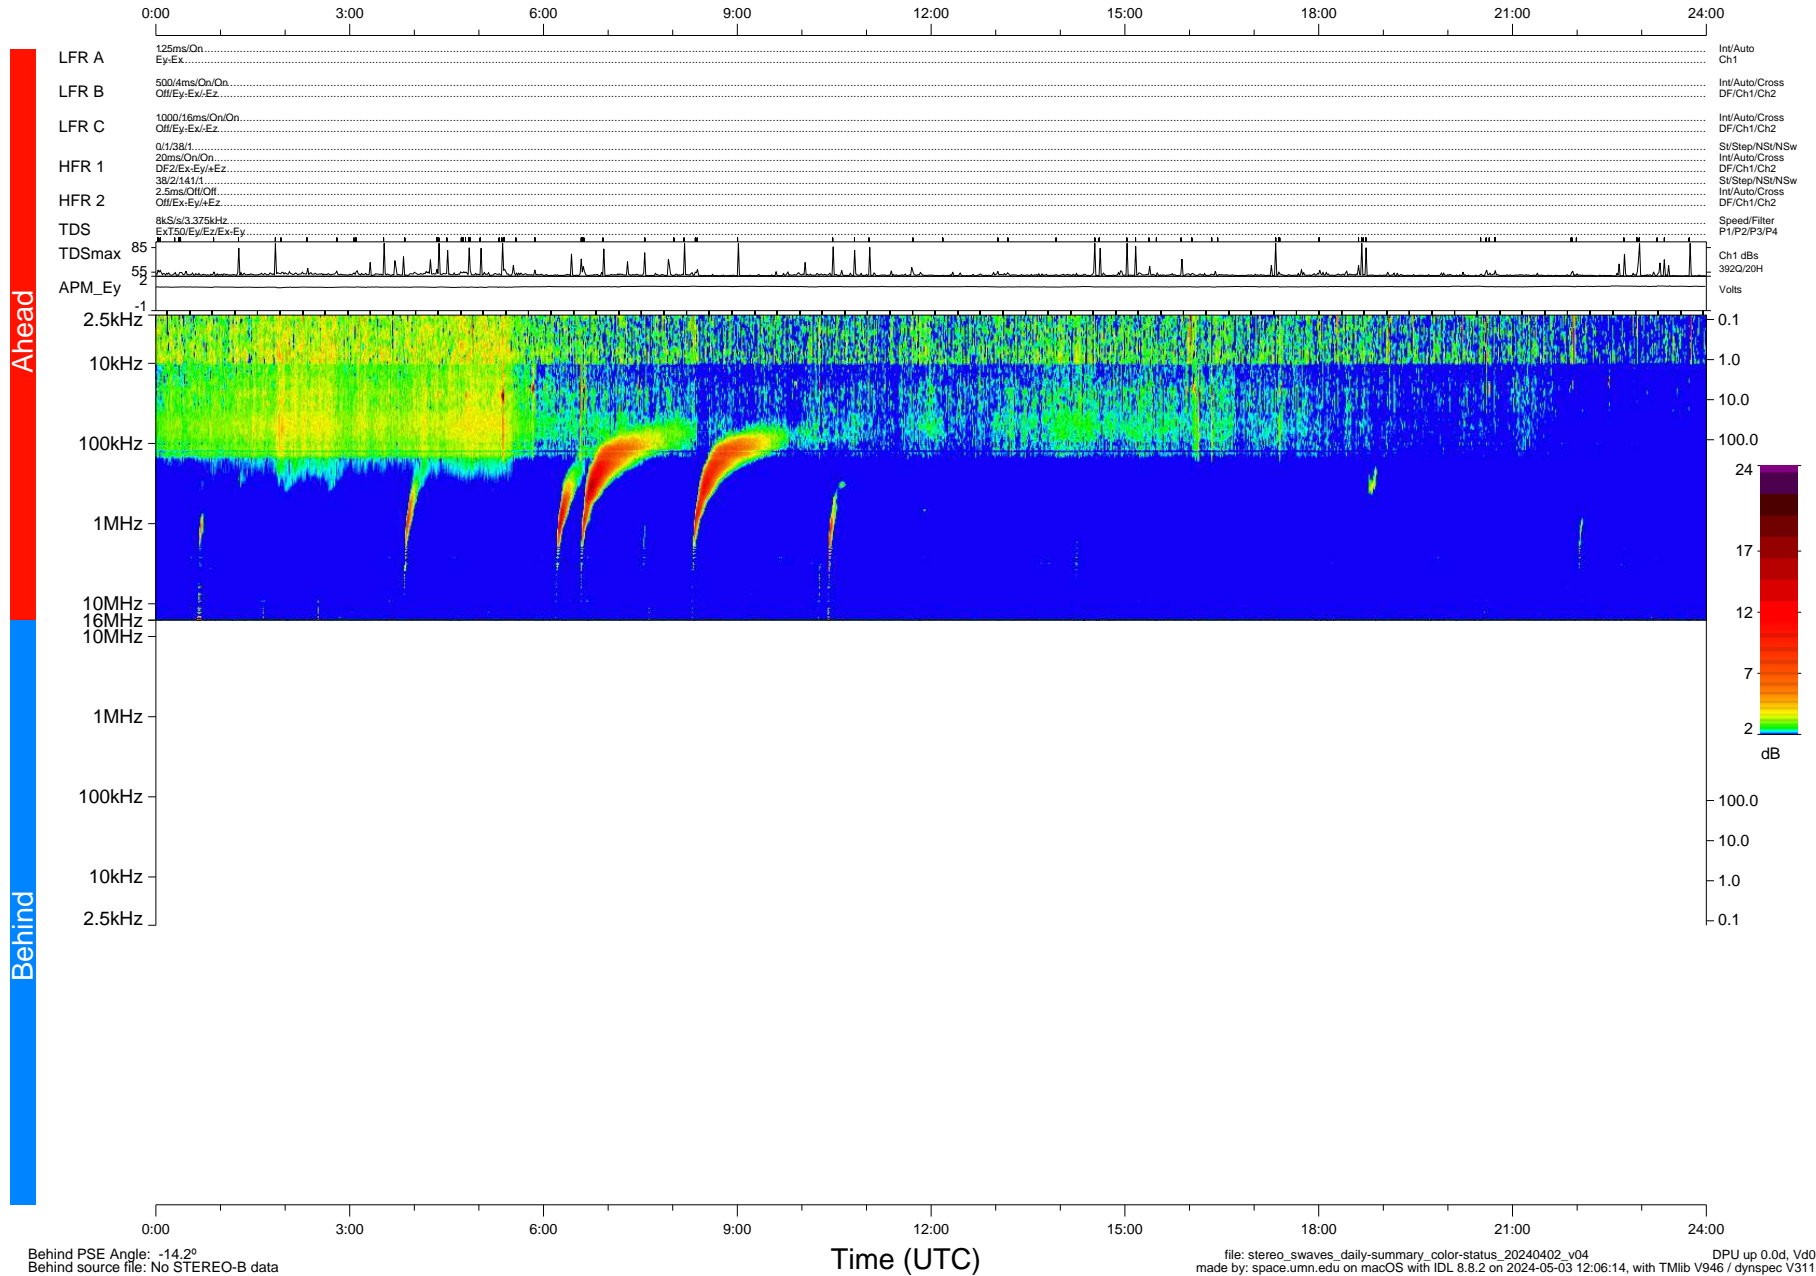

STEREO/WAVES Daily Summary - 02-Apr-2024 (DOY 093)

Ahead source file: swaves_ahead_2024_093_1_05.fin (Recovery: 100.0% HK, 109% Pkts)
Ahead PSE Angle: 9.6°

DPU up 530.4d, V412d40

Behind PSE Angle: -14.2°
Behind source file: No STEREO-B data

Time (UTC)