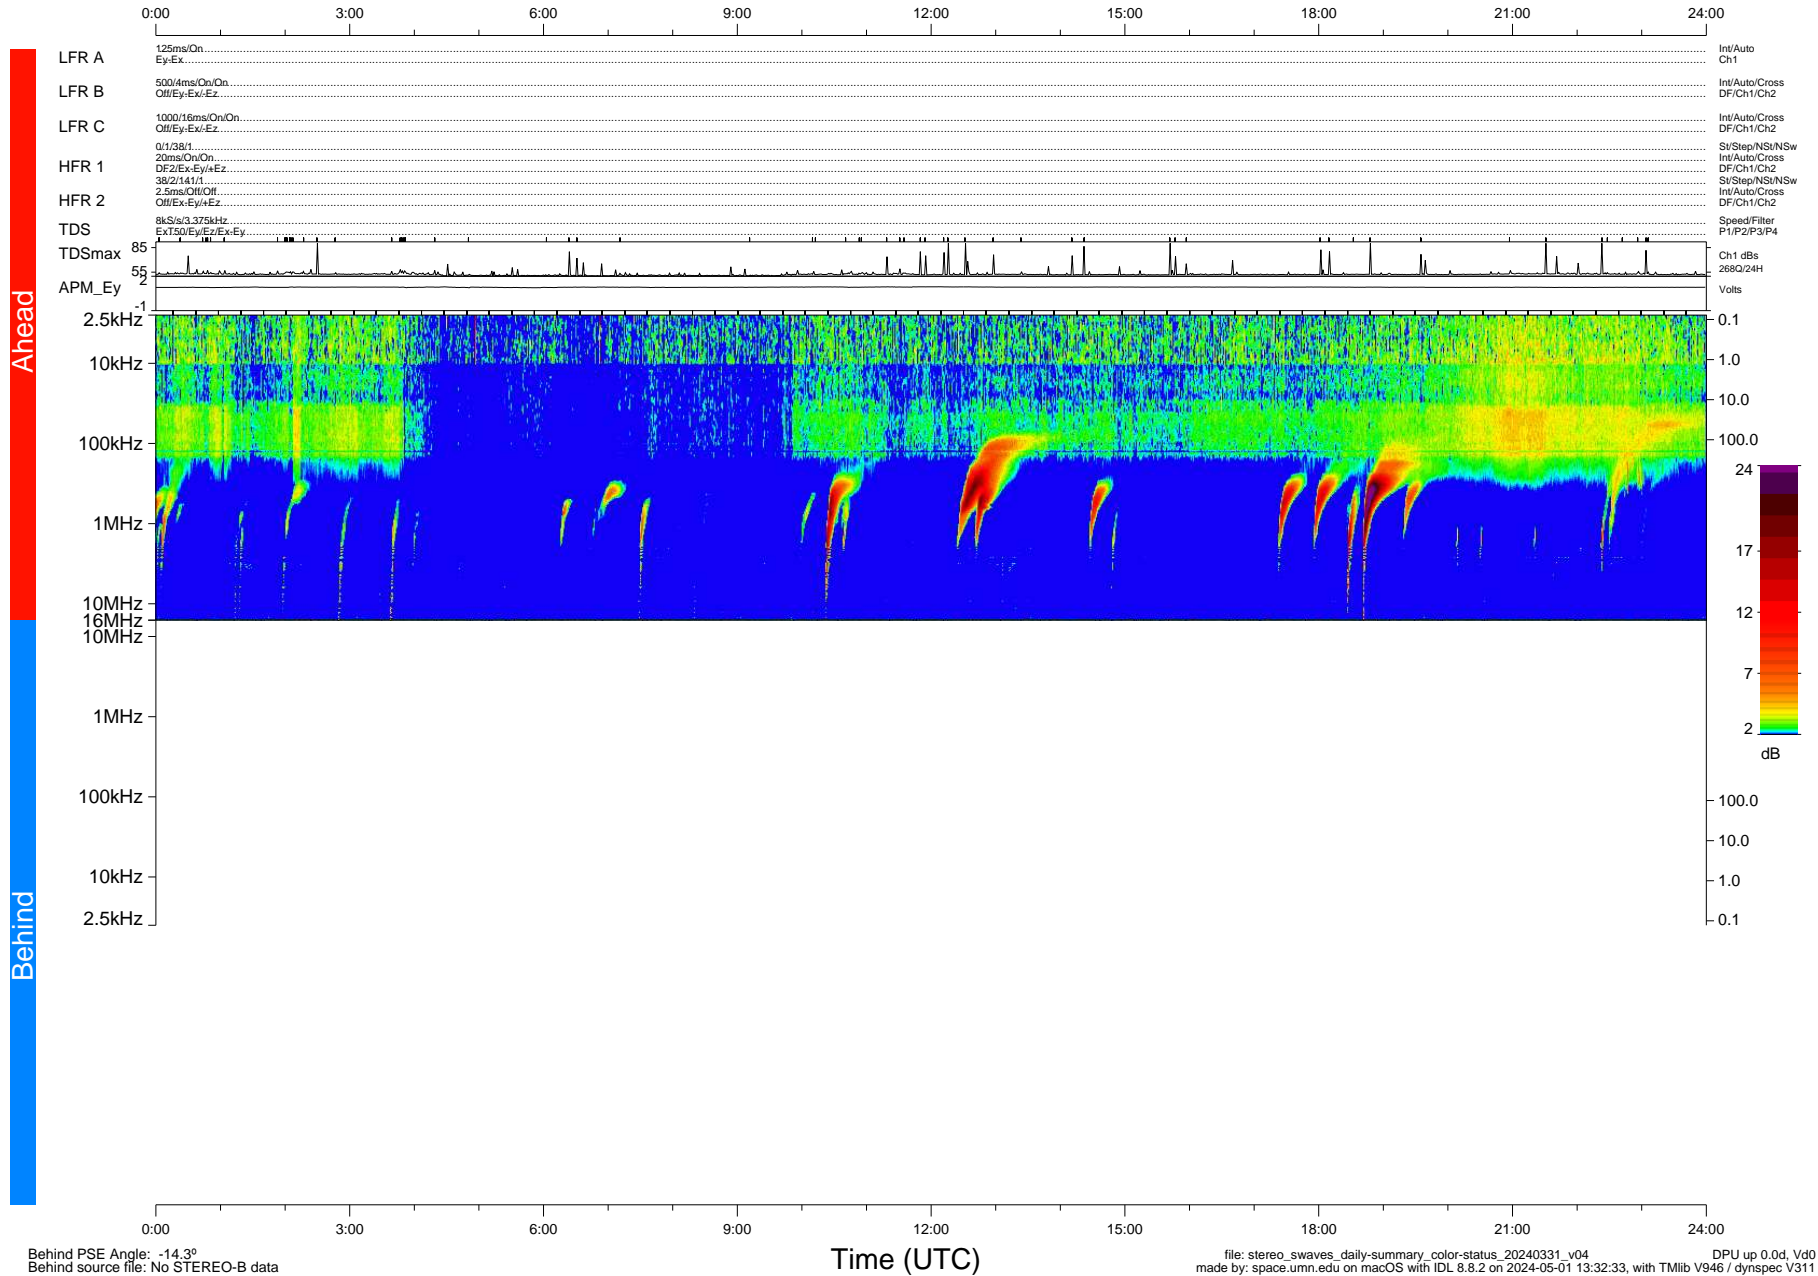

STEREO/WAVES Daily Summary - 31-Mar-2024 (DOY 091)

Ahead source file: swaves_ahead_2024_091_1_06.fin (Recovery: 100.0% HK, 92% Pkts)
Ahead PSE Angle: 9.4°

DPU up 528.4d, V412d40

Behind PSE Angle: -14.3°
Behind source file: No STEREO-B data

Time (UTC)