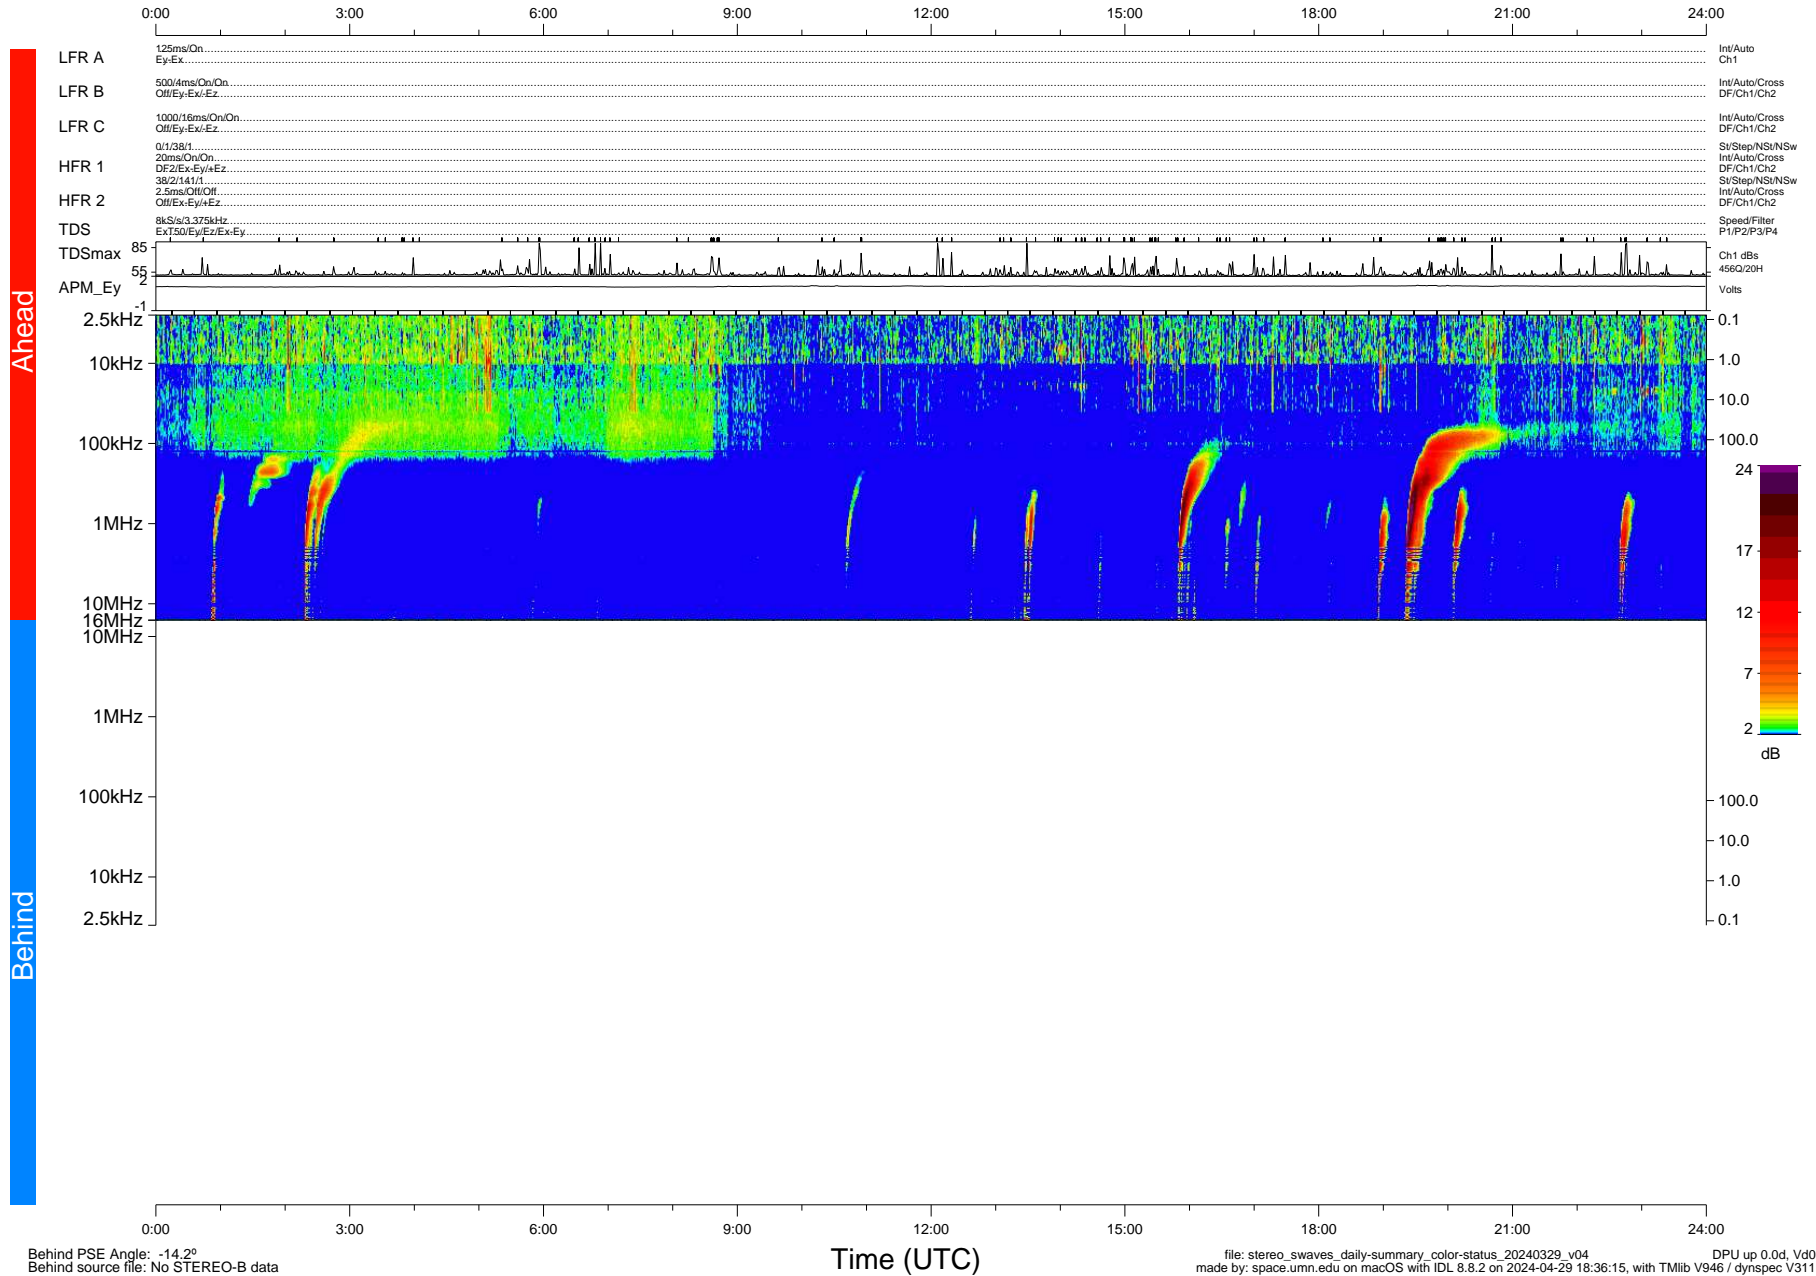

STEREO/WAVES Daily Summary - 29-Mar-2024 (DOY 089)

Ahead source file: swaves_ahead_2024_089_1_06.fin (Recovery: 100.0% HK, 119% Pkts)
Ahead PSE Angle: 9.3°

DPU up 526.4d, V412d40

Behind PSE Angle: -14.2°
Behind source file: No STEREO-B data

Time (UTC)