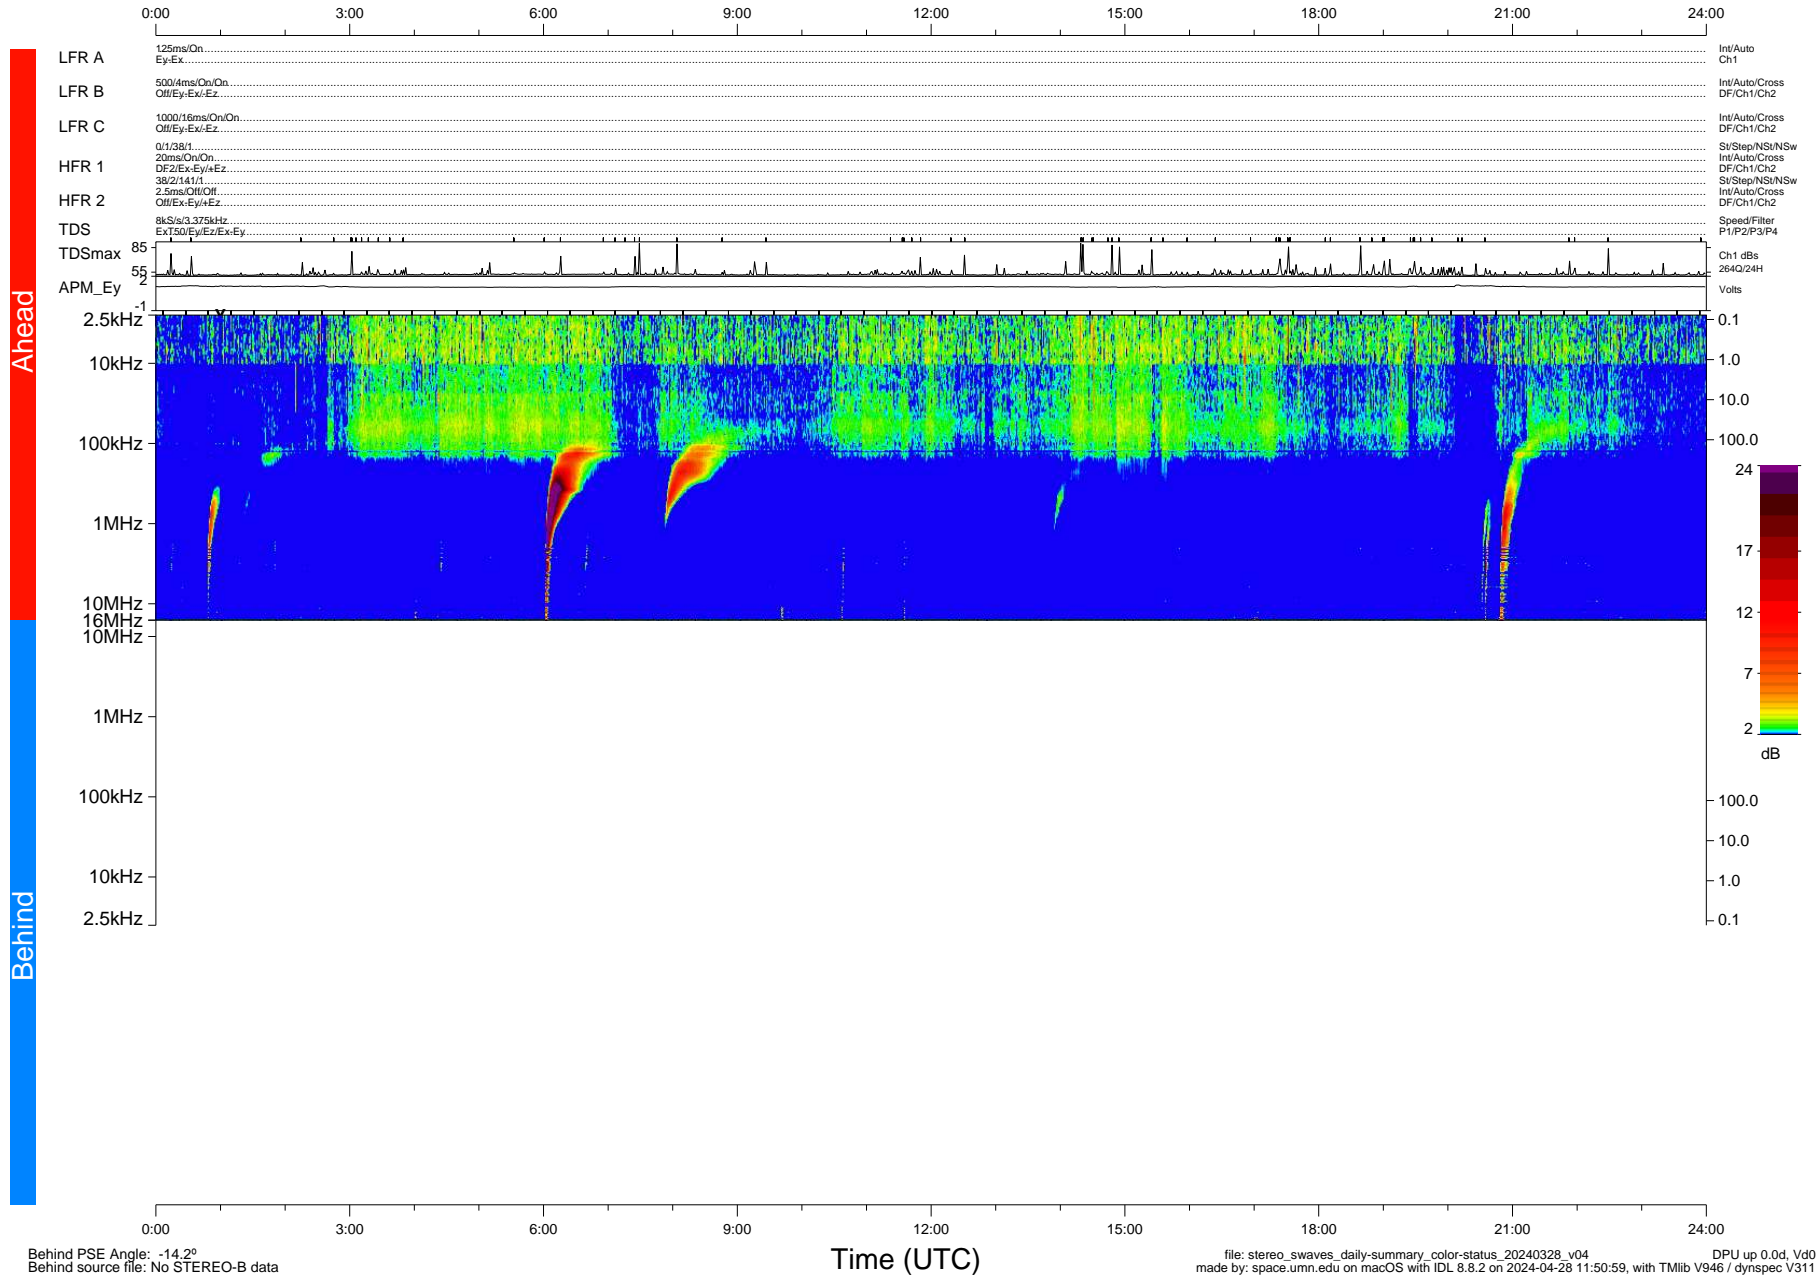

STEREO/WAVES Daily Summary - 28-Mar-2024 (DOY 088)

Ahead source file: swaves_ahead_2024_088_1_06.fin (Recovery: 100.0% HK, 91% Pkts)
 Ahead PSE Angle: 9.3°

DPU up 525.4d, V412d40

Behind PSE Angle: -14.2°
 Behind source file: No STEREO-B data

file: stereo_swaves_daily-summary_color-status_20240328_v04
 made by: space.umn.edu on macOS with IDL 8.8.2 on 2024-04-28 11:50:59, with Tlib V946 / dynspec V311
 DPU up 0.0d, Vd0