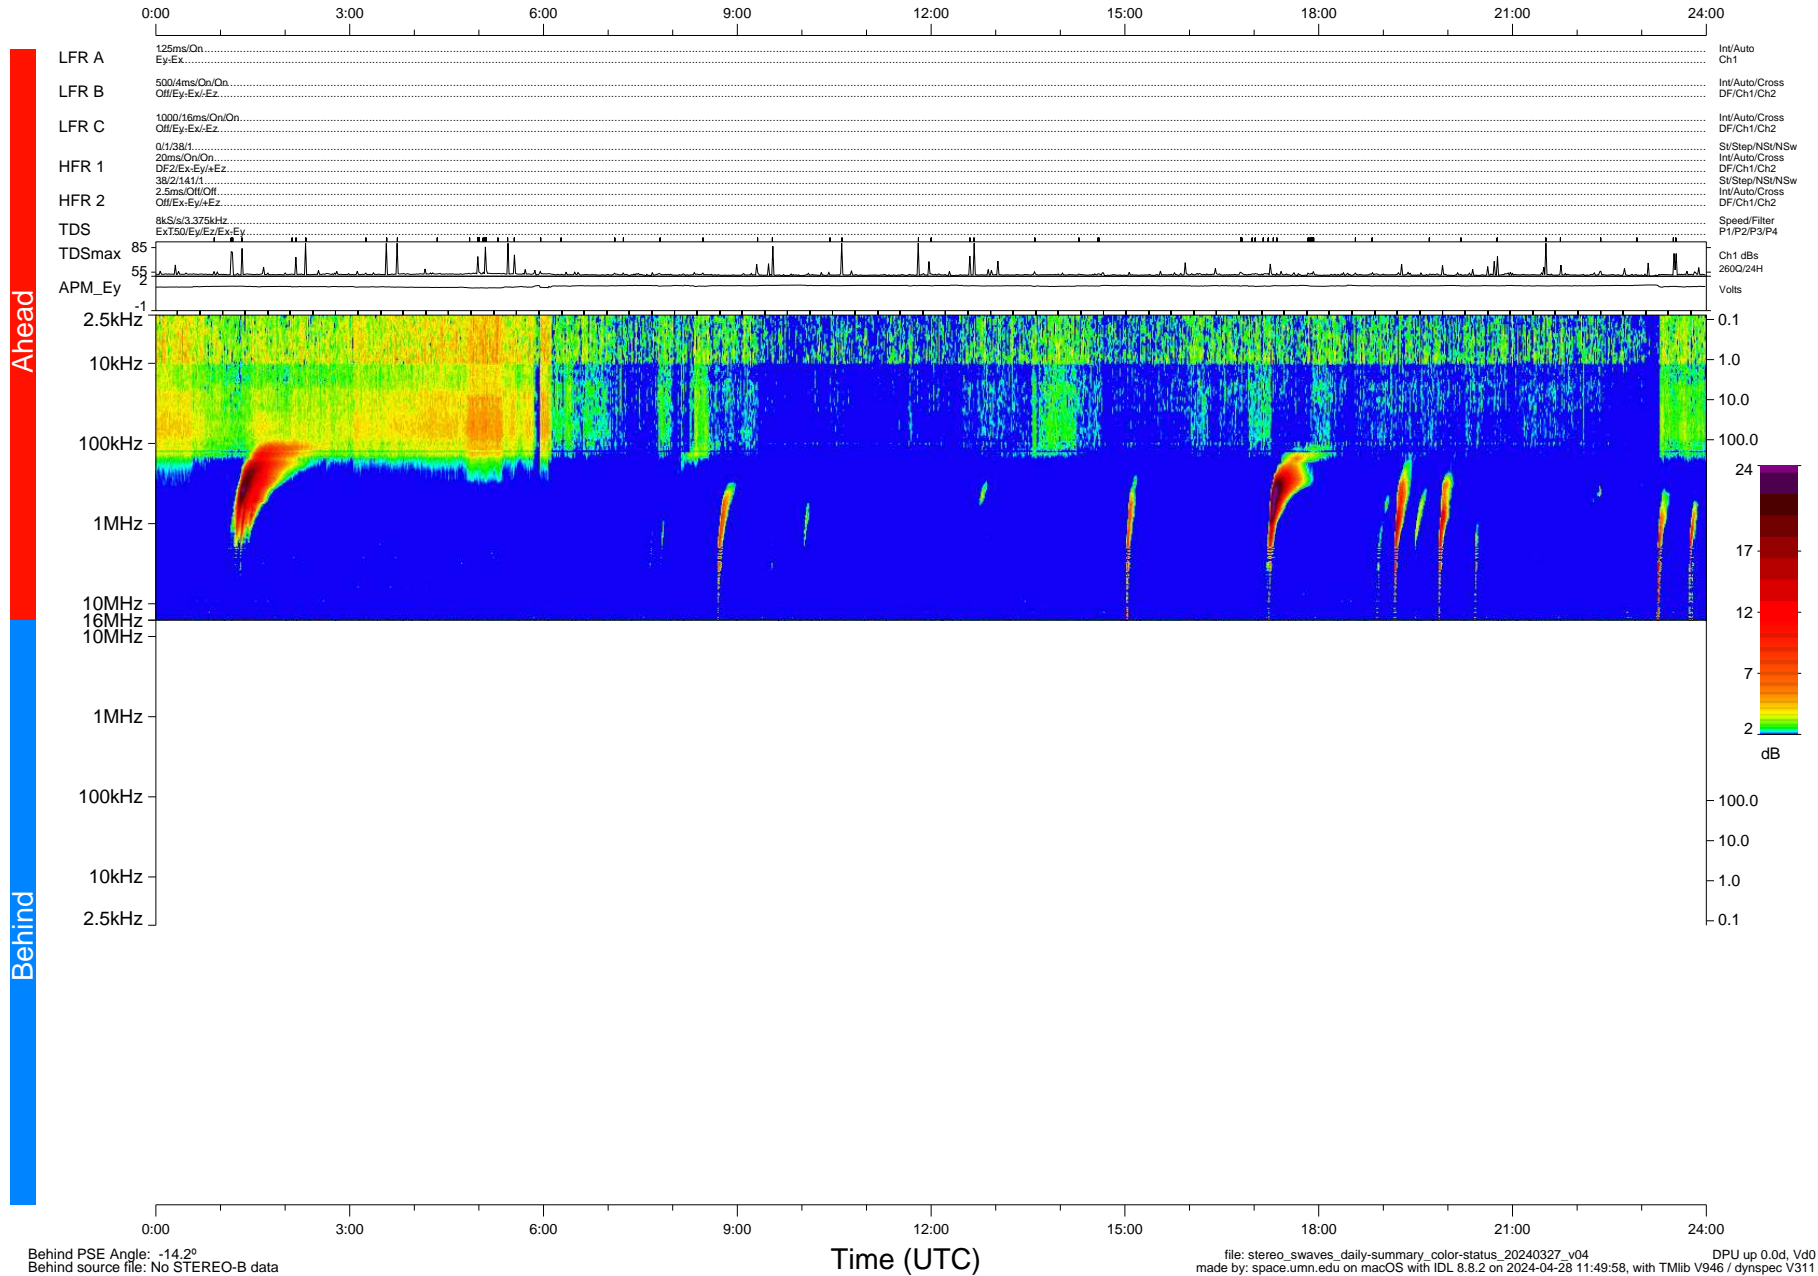

STEREO/WAVES Daily Summary - 27-Mar-2024 (DOY 087)

Ahead source file: swaves_ahead_2024_087_1_05.fin (Recovery: 100.0% HK, 90% Pkts)
Ahead PSE Angle: 9.2°

DPU up 524.4d, V412d40

Behind PSE Angle: -14.2°
Behind source file: No STEREO-B data