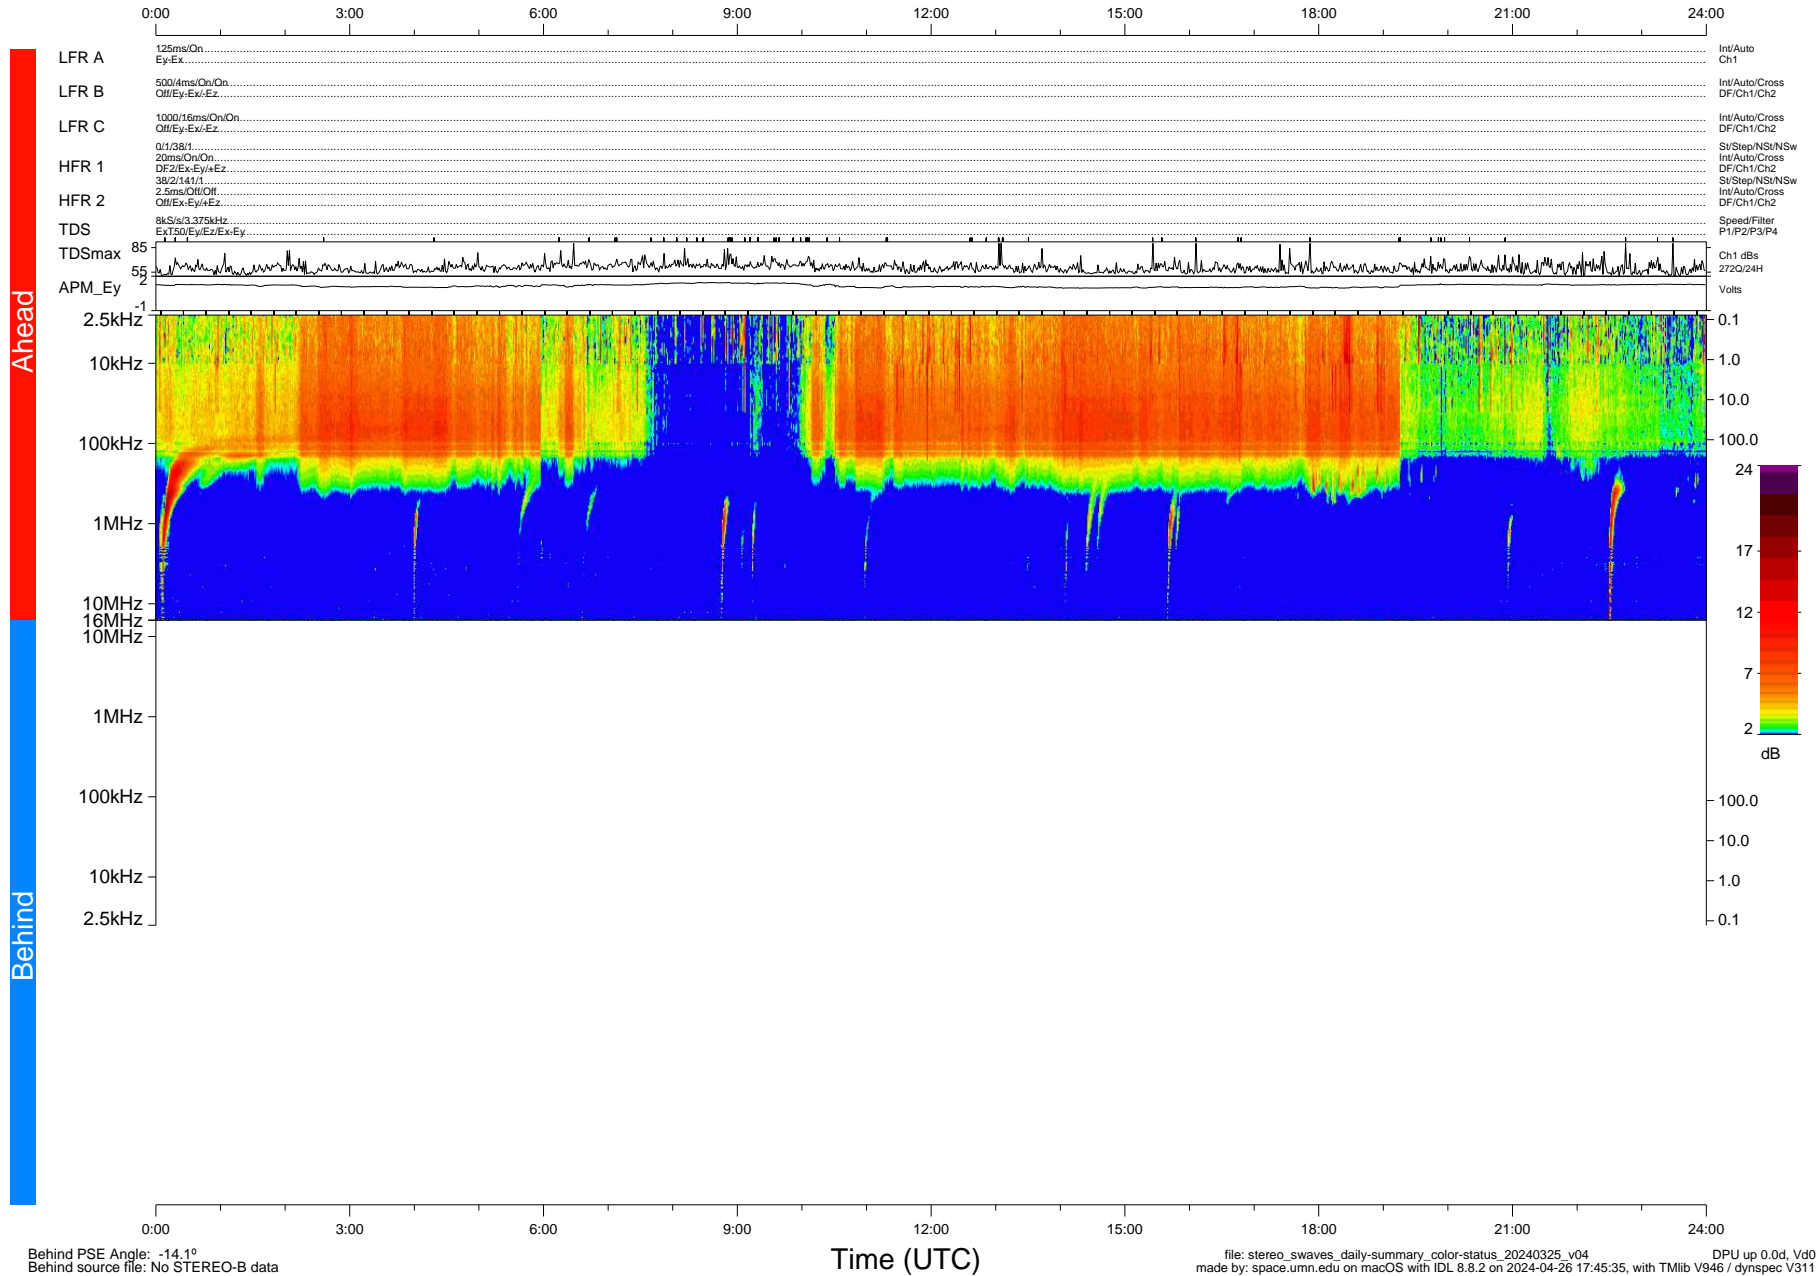

STEREO/WAVES Daily Summary - 25-Mar-2024 (DOY 085)

Ahead source file: swaves_ahead_2024_085_1_05.fin (Recovery: 100.0% HK, 92% Pkts)
Ahead PSE Angle: 9.1°

DPU up 522.4d, V412d40

Behind PSE Angle: -14.1°
Behind source file: No STEREO-B data