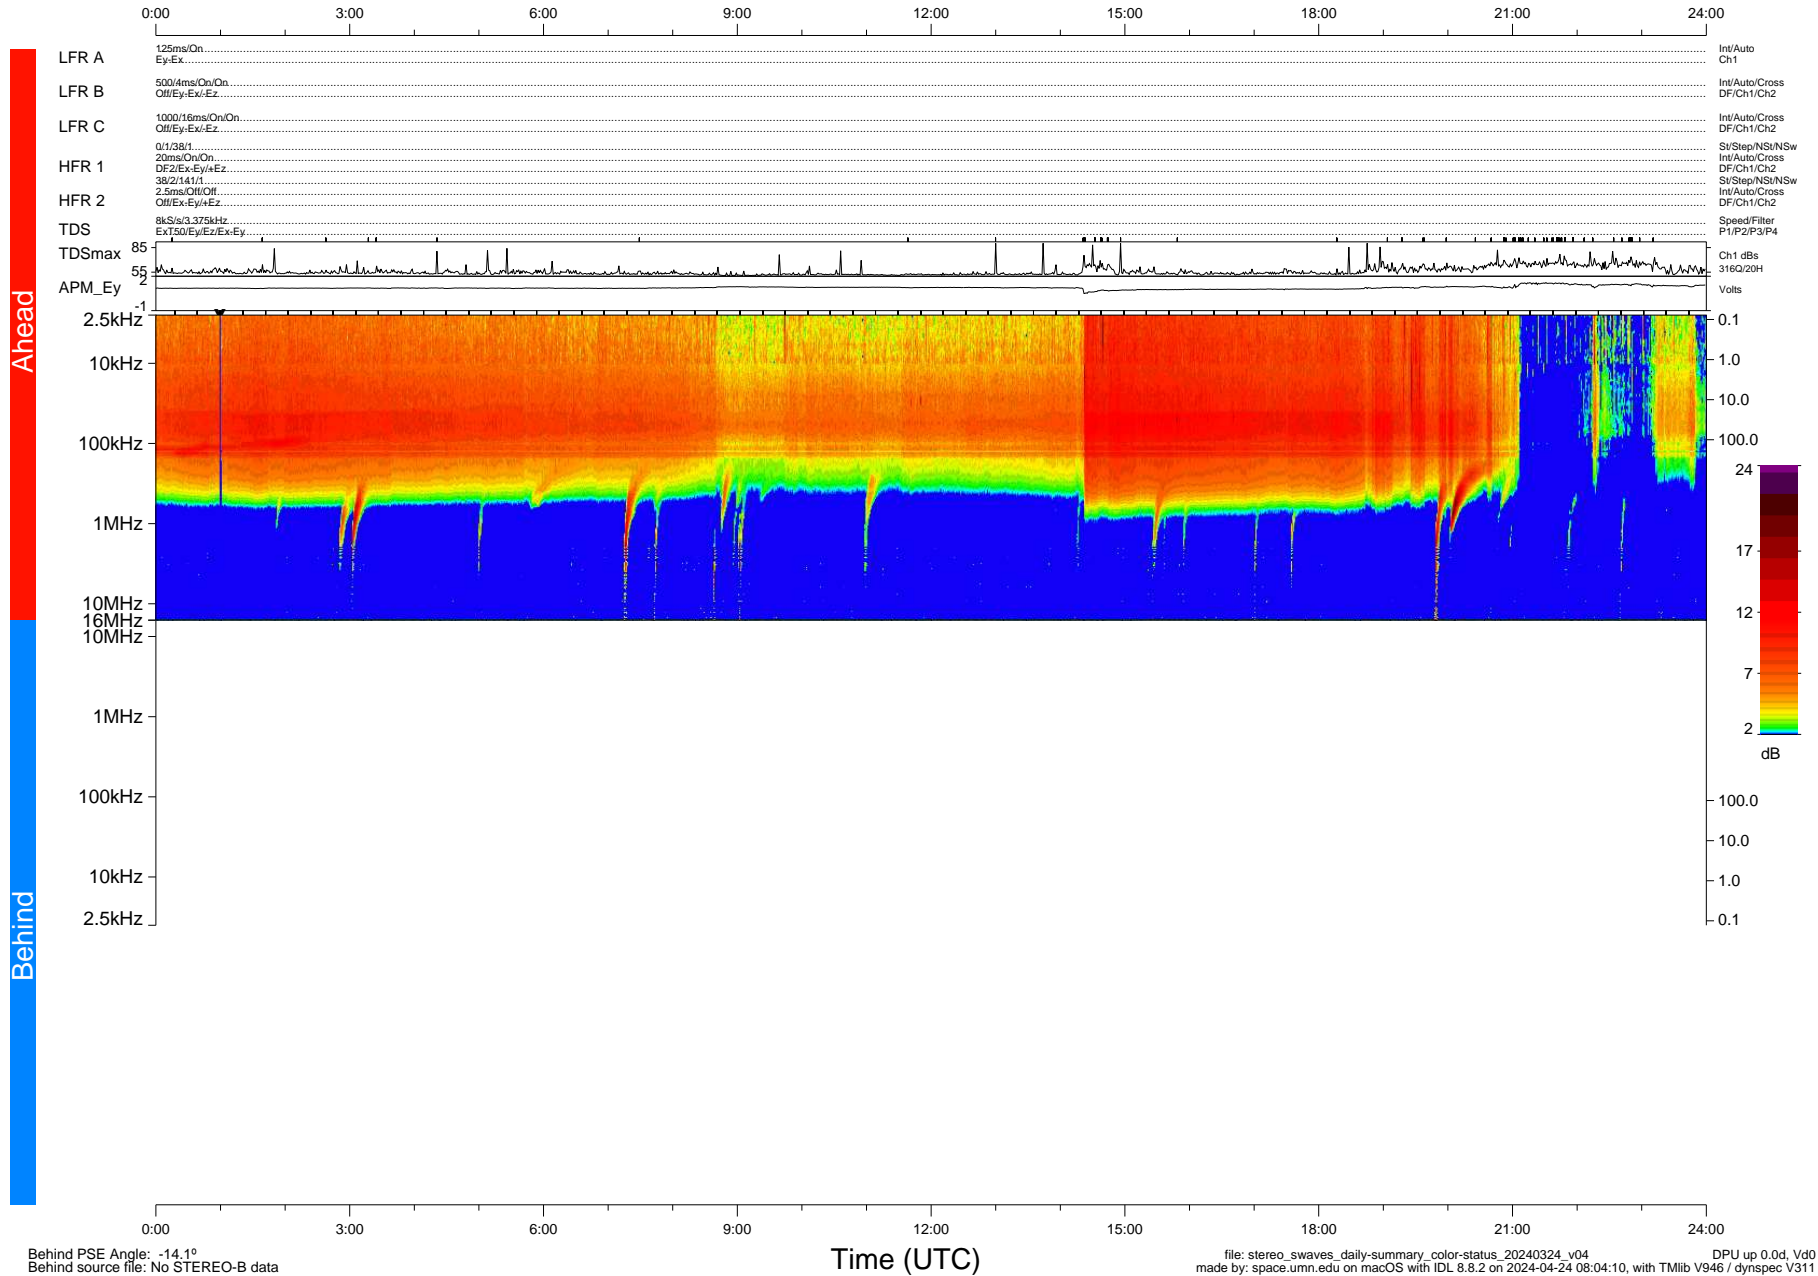

# STEREO/WAVES Daily Summary - 24-Mar-2024 (DOY 084)

Ahead source file: swaves\_ahead\_2024\_084\_1\_05.fin (Recovery: 100.0% HK, 98% Pkts)  
 Ahead PSE Angle: 9.1°

DPU up 521.4d, V412d40

Behind PSE Angle: -14.1°  
 Behind source file: No STEREO-B data

DPU up 0.0d, Vd0