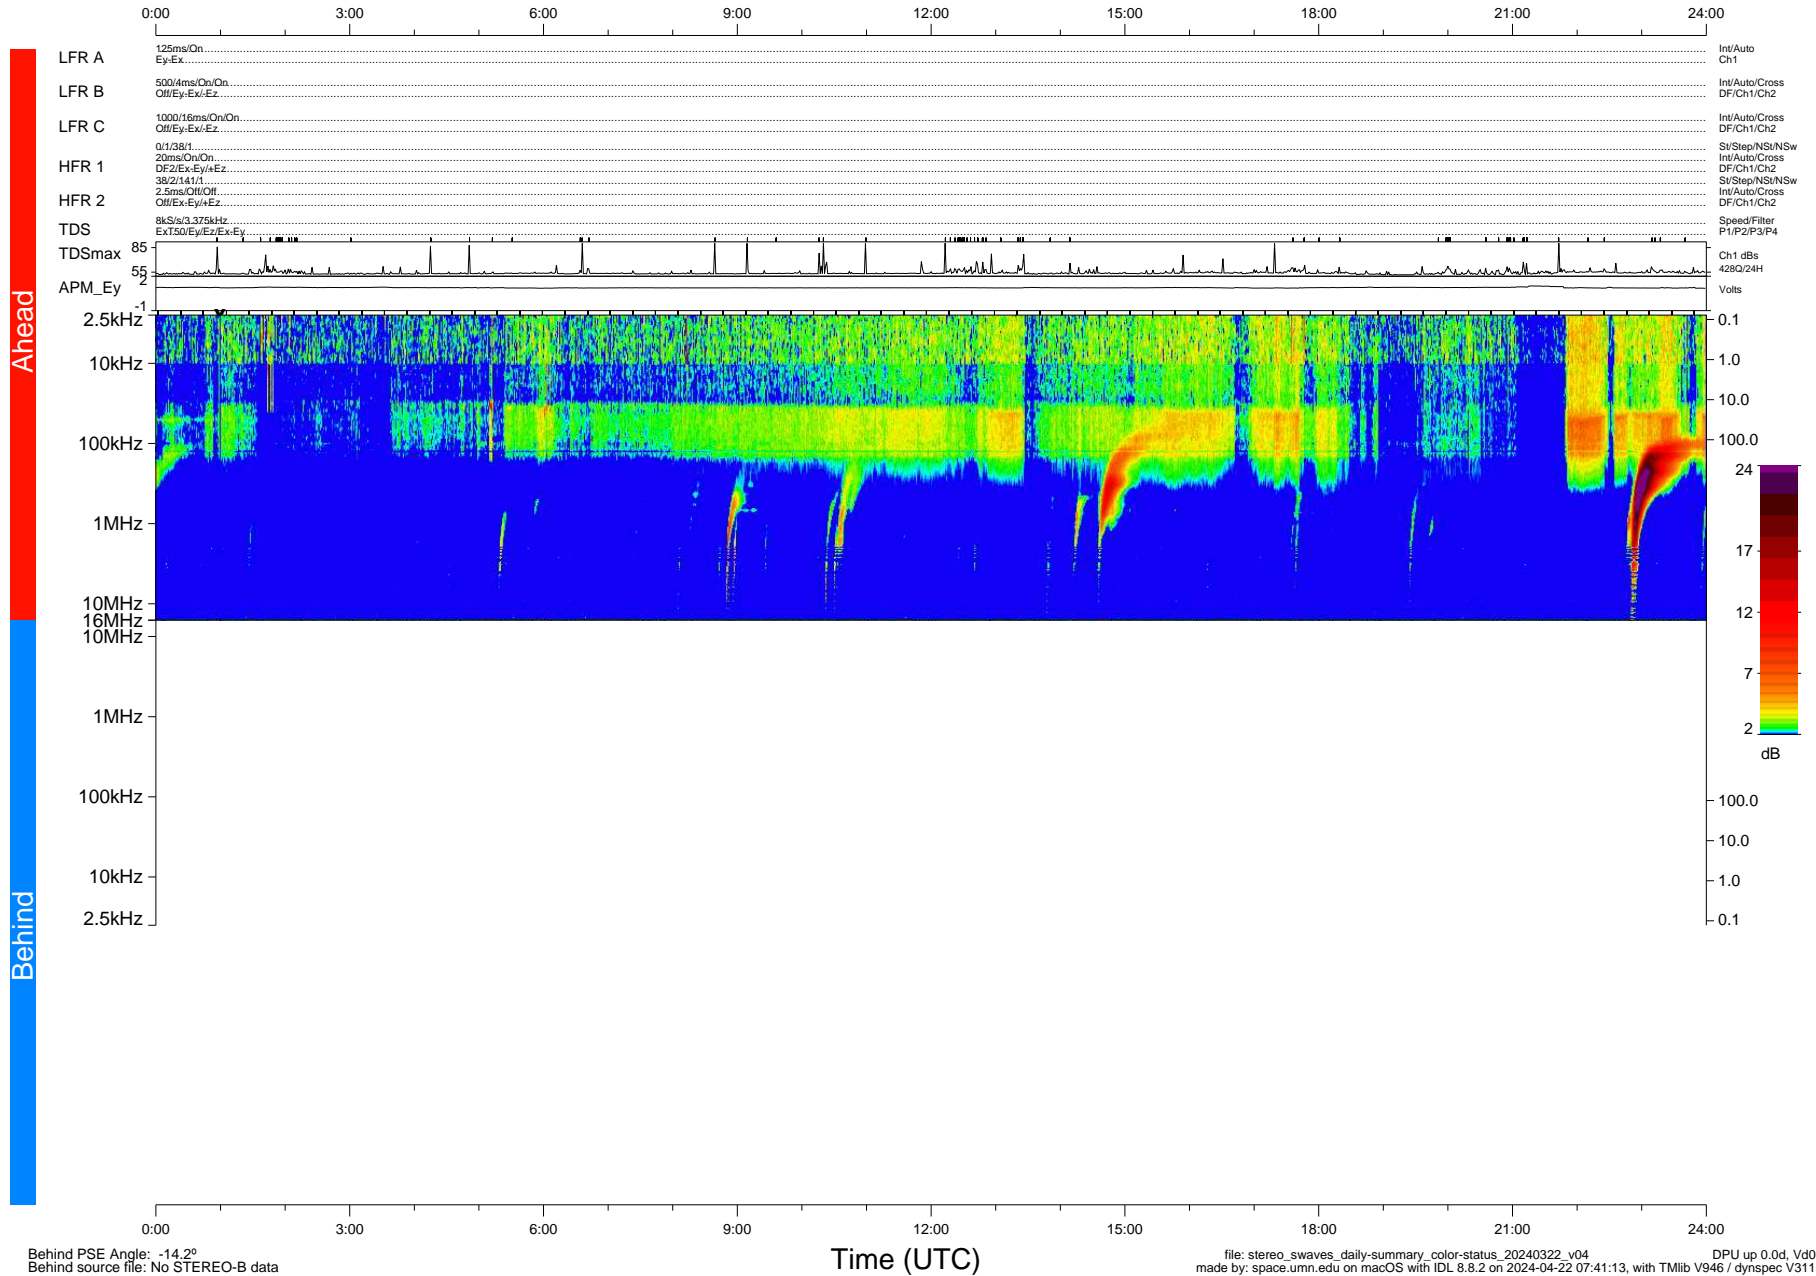

STEREO/WAVES Daily Summary - 22-Mar-2024 (DOY 082)

Ahead source file: swaves_ahead_2024_082_1_05.fin (Recovery: 100.0% HK, 115% Pkts)
Ahead PSE Angle: 8.9°

DPU up 519.4d, V412d40

Behind PSE Angle: -14.2°
Behind source file: No STEREO-B data