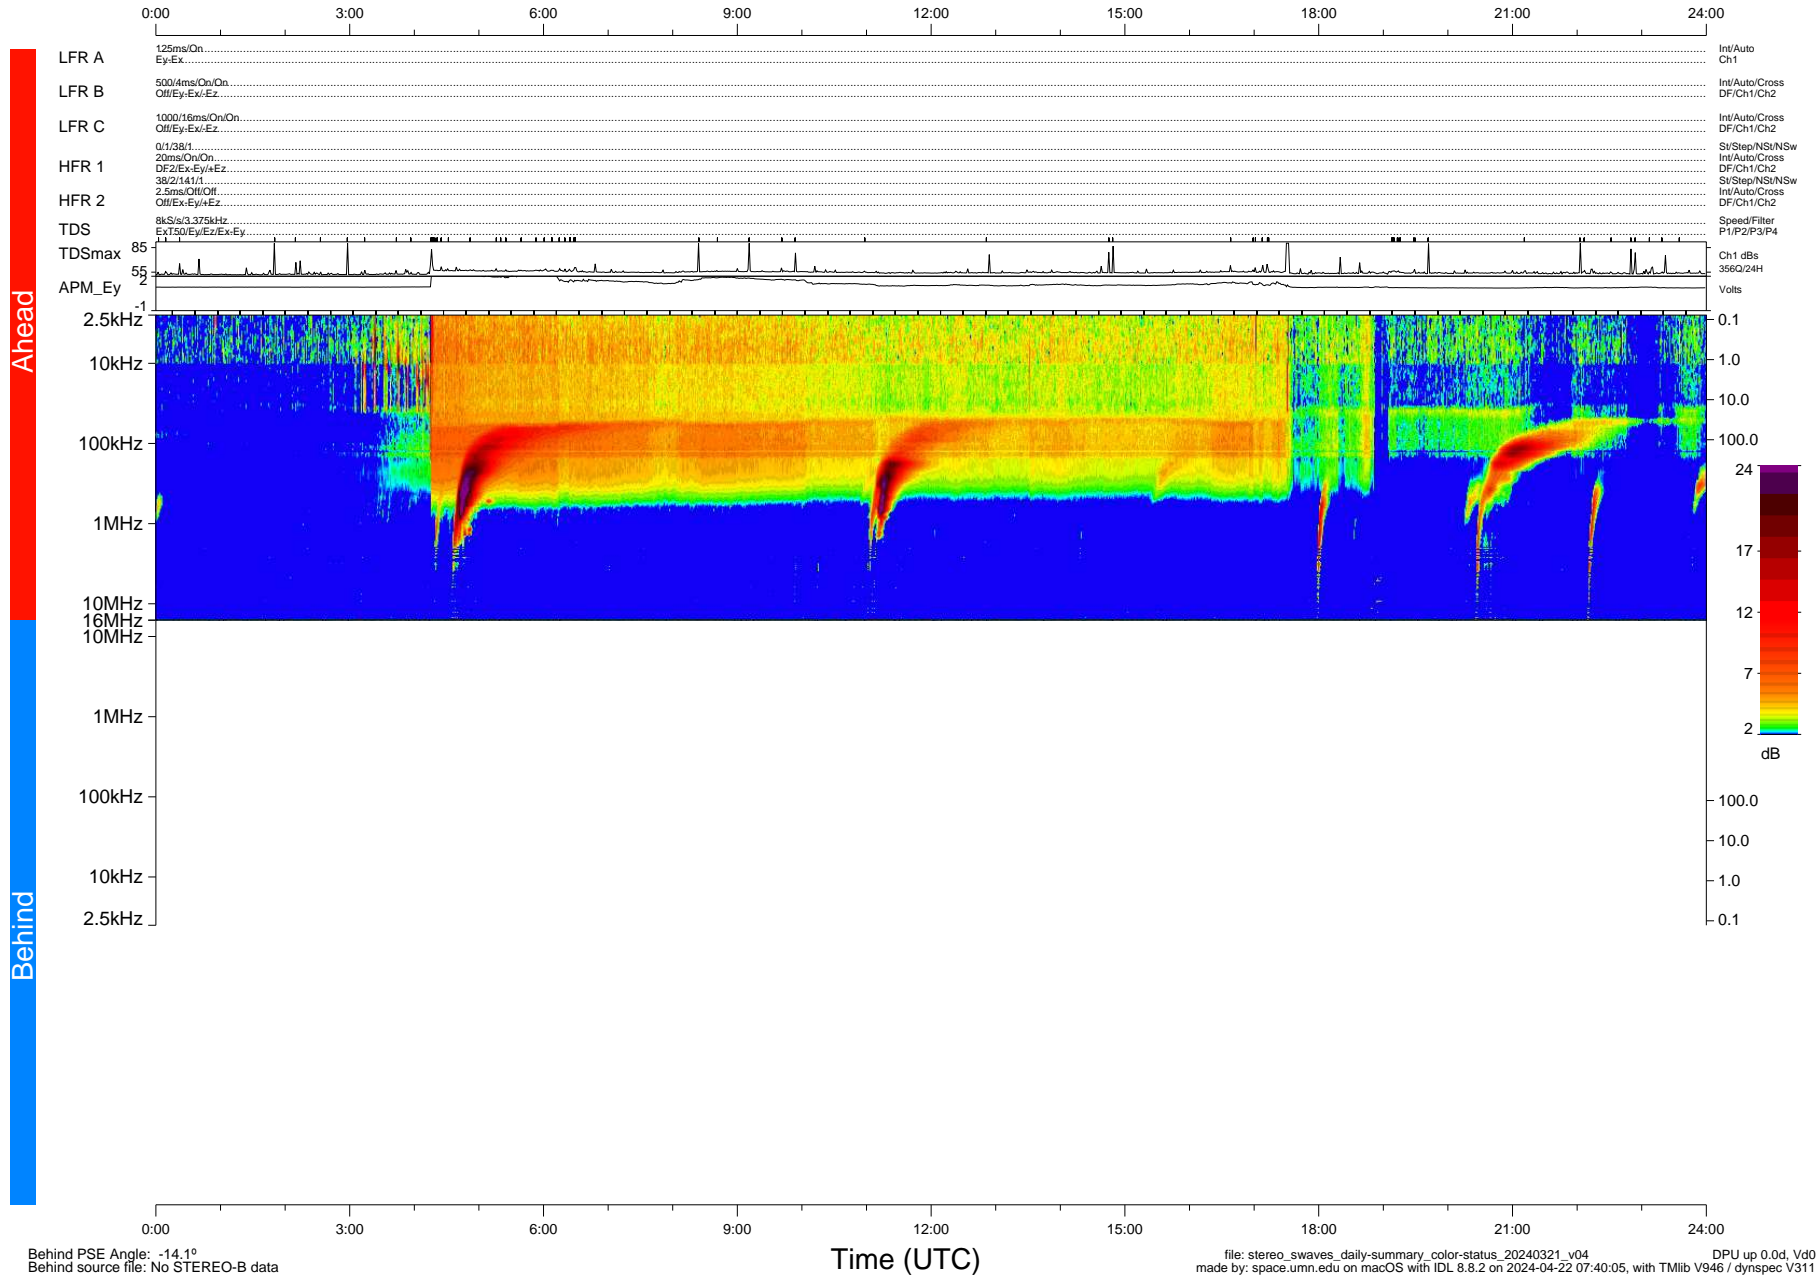

# STEREO/WAVES Daily Summary - 21-Mar-2024 (DOY 081)

Ahead source file: swaves\_ahead\_2024\_081\_1\_05.fin (Recovery: 100.0% HK, 104% Pkts)  
 Ahead PSE Angle: 8.8°

DPU up 518.4d, V412d40

Behind PSE Angle: -14.1°  
 Behind source file: No STEREO-B data

Time (UTC)

file: stereo\_swaves\_daily-summary\_color-status\_20240321\_v04 DPU up 0.0d, Vd0  
 made by: space.umn.edu on macOS with IDL 8.8.2 on 2024-04-22 07:40:05, with Tlib V946 / dynspec V311