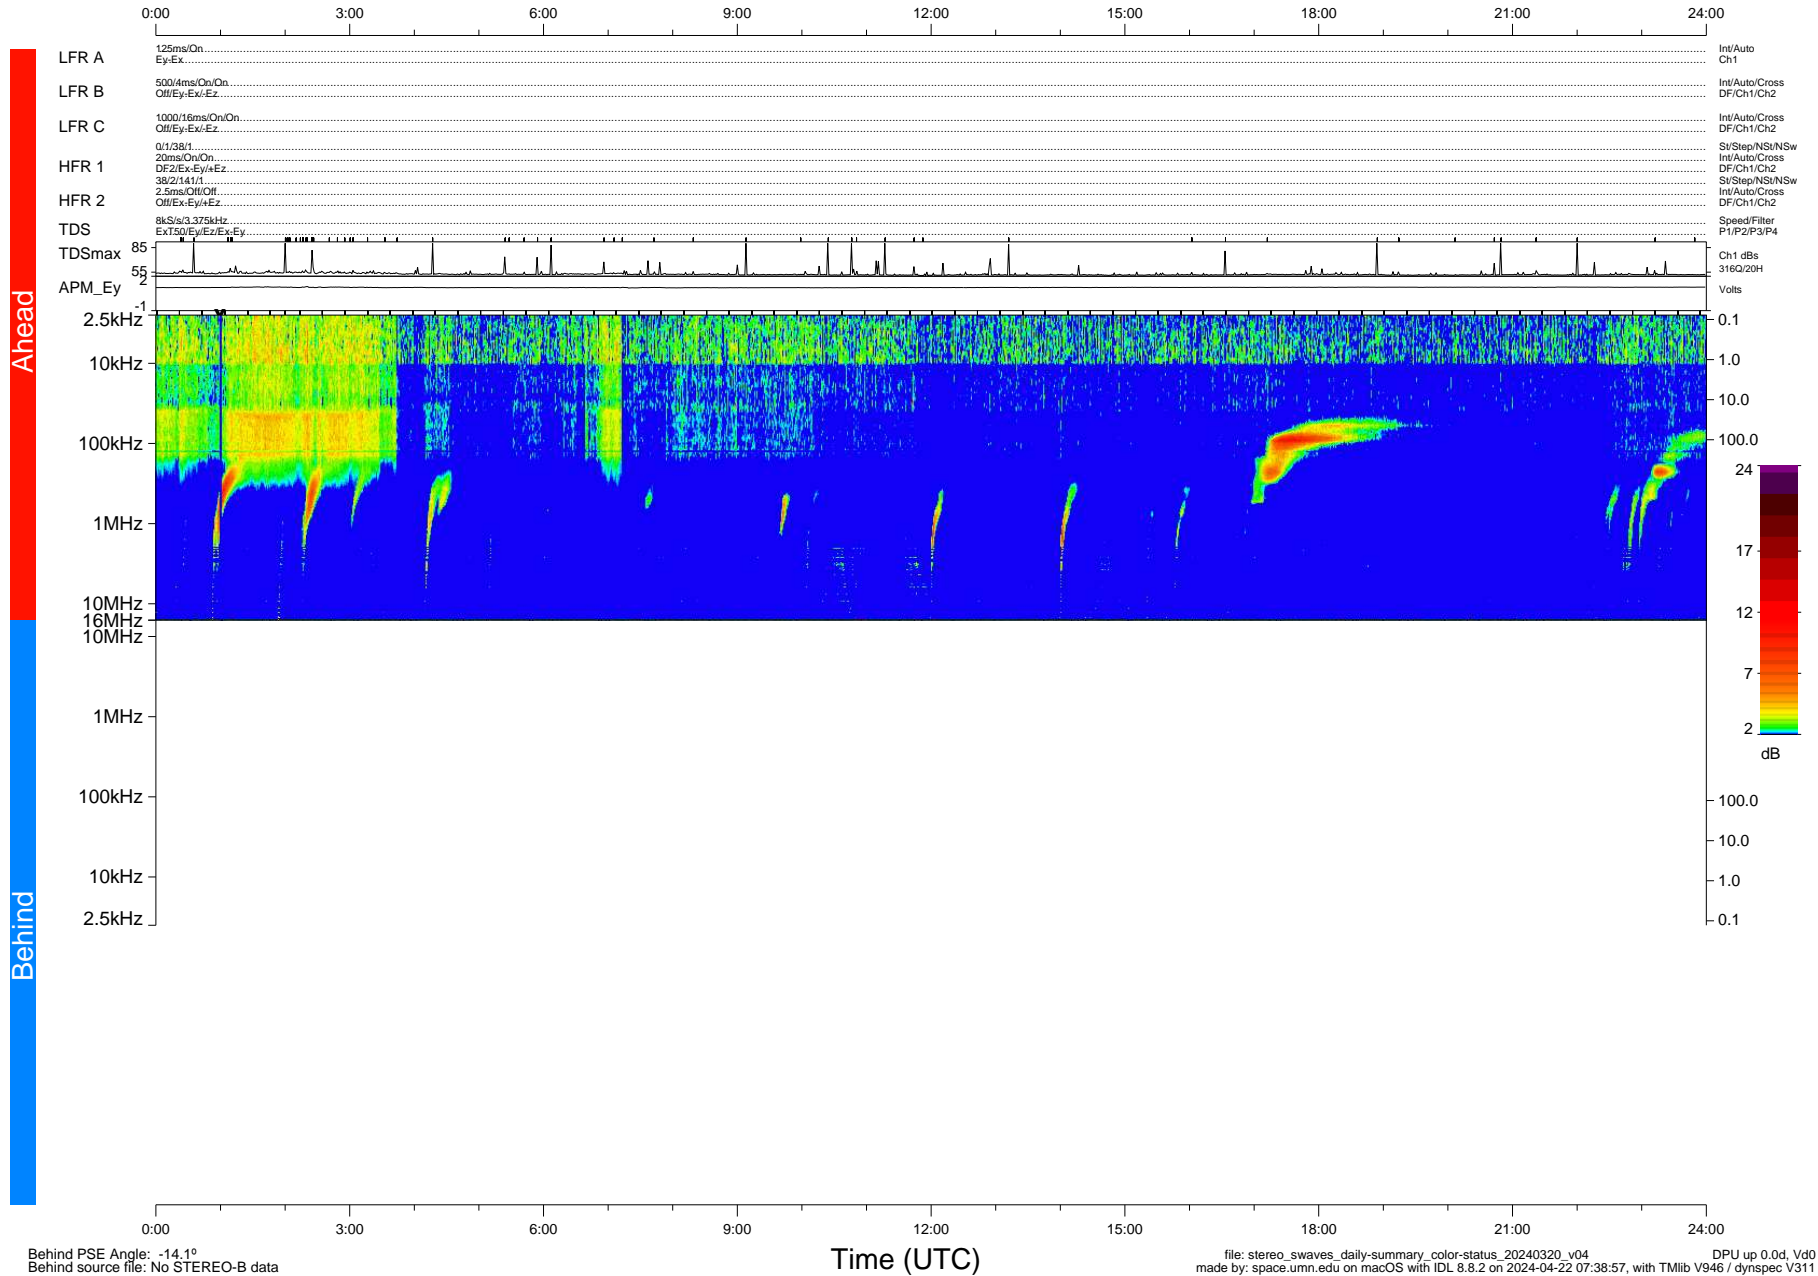

STEREO/WAVES Daily Summary - 20-Mar-2024 (DOY 080)

Ahead source file: swaves_ahead_2024_080_1_05.fin (Recovery: 100.0% HK, 98% Pkts)
Ahead PSE Angle: 8.8°

DPU up 517.4d, V412d40

Behind PSE Angle: -14.1°
Behind source file: No STEREO-B data