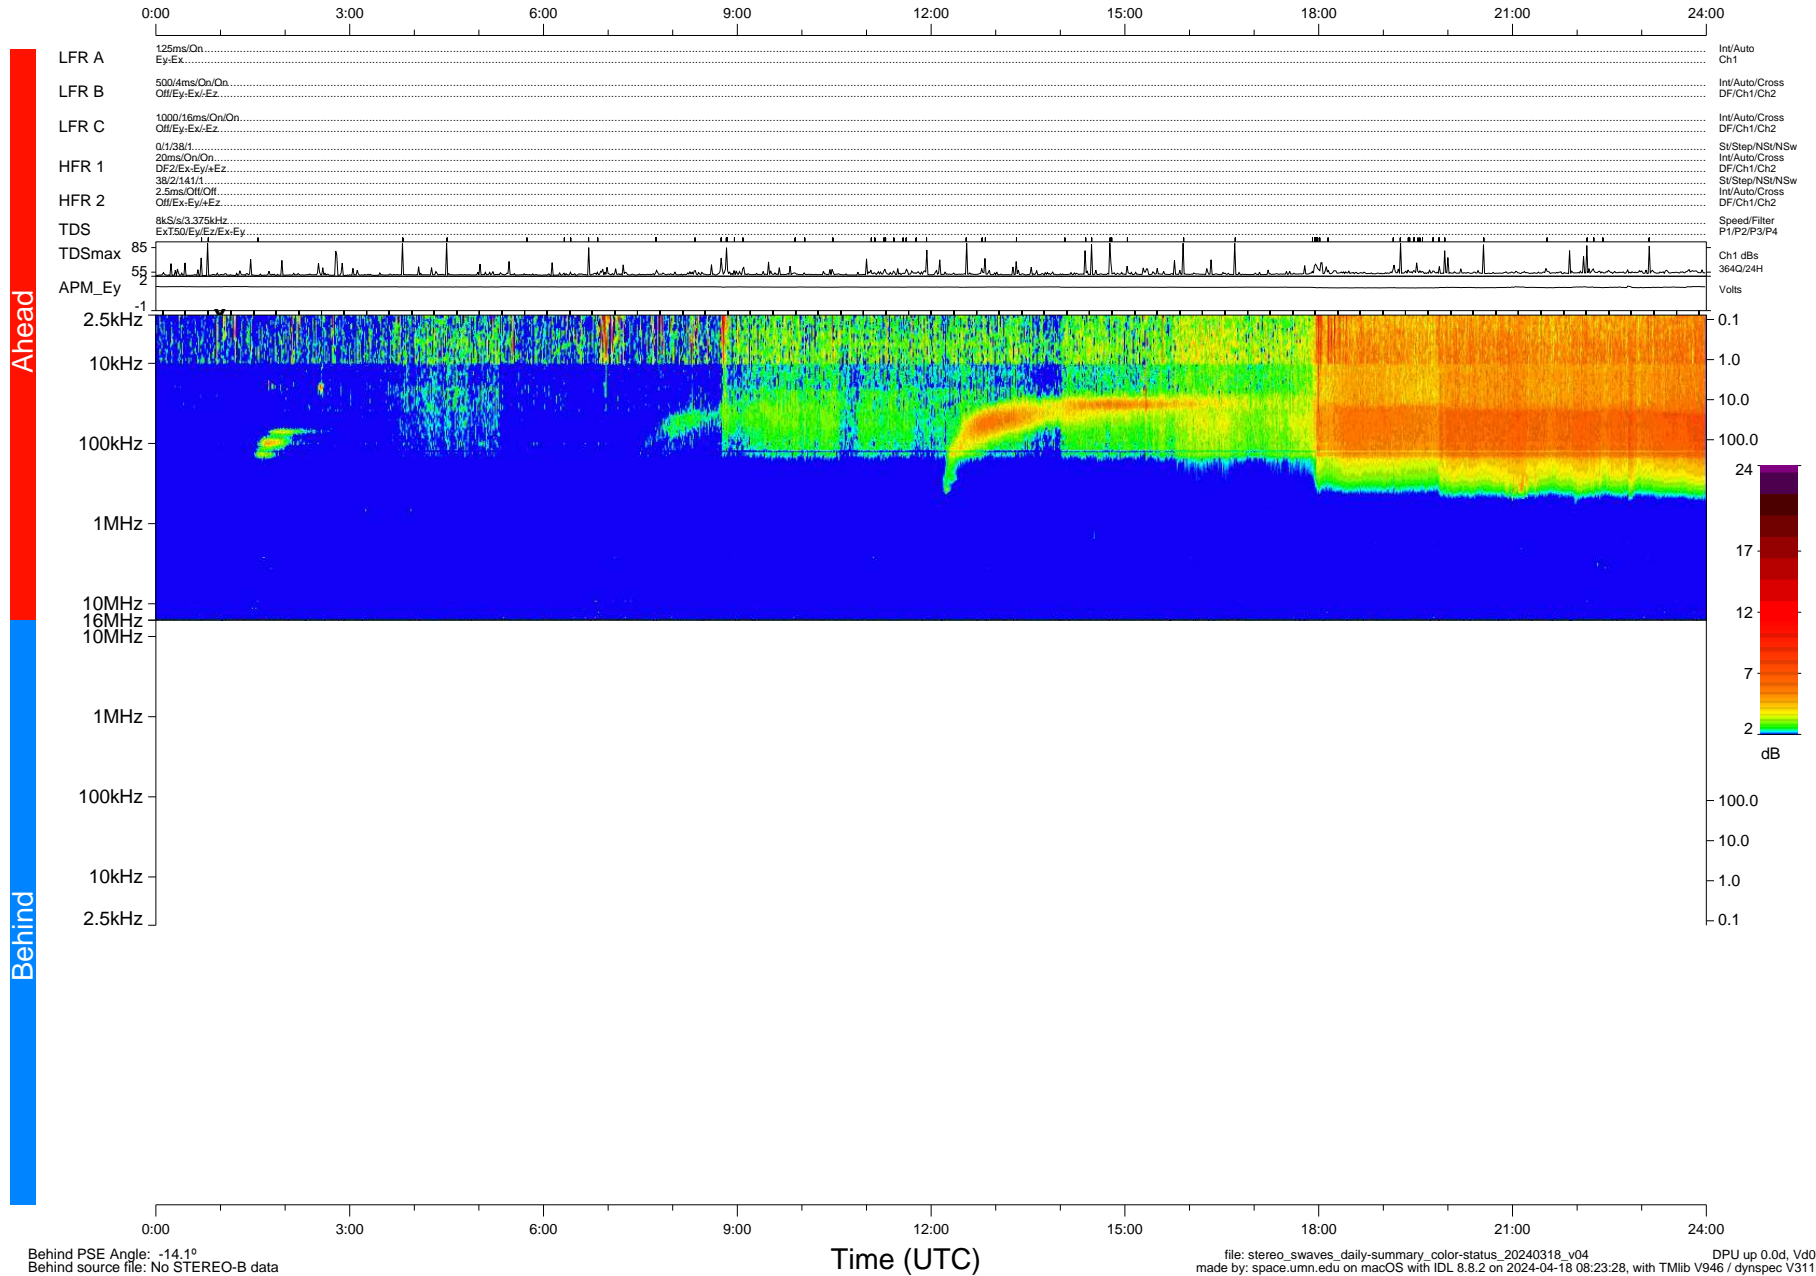

STEREO/WAVES Daily Summary - 18-Mar-2024 (DOY 078)

Ahead source file: swaves_ahead_2024_078_1_05.fin (Recovery: 100.0% HK, 106% Pkts)
Ahead PSE Angle: 8.7°

DPU up 515.4d, V412d40

Behind PSE Angle: -14.1°
Behind source file: No STEREO-B data