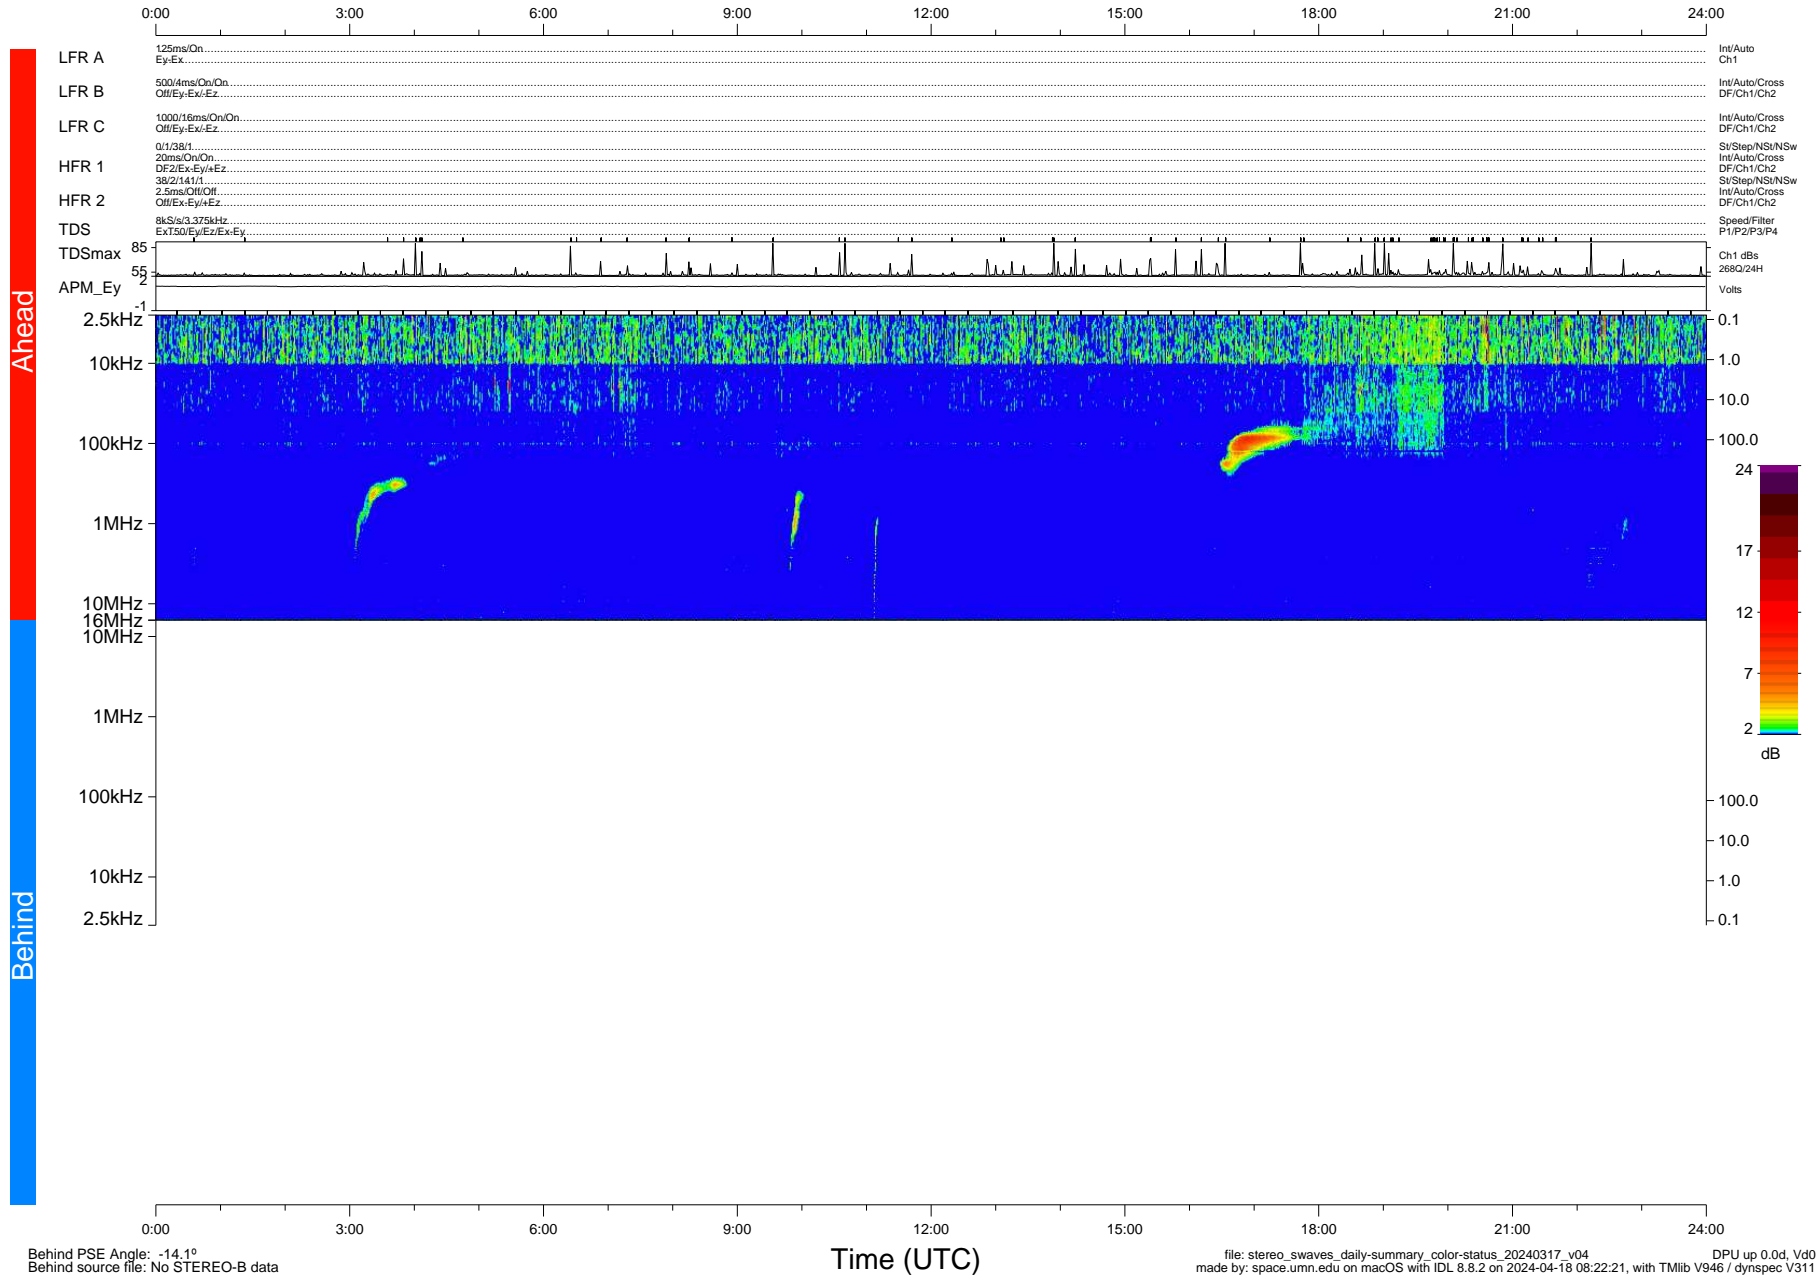

STEREO/WAVES Daily Summary - 17-Mar-2024 (DOY 077)

Ahead source file: swaves_ahead_2024_077_1_05.fin (Recovery: 100.0% HK, 92% Pkts)
Ahead PSE Angle: 8.7°

DPU up 514.4d, V412d40

Behind PSE Angle: -14.1°
Behind source file: No STEREO-B data