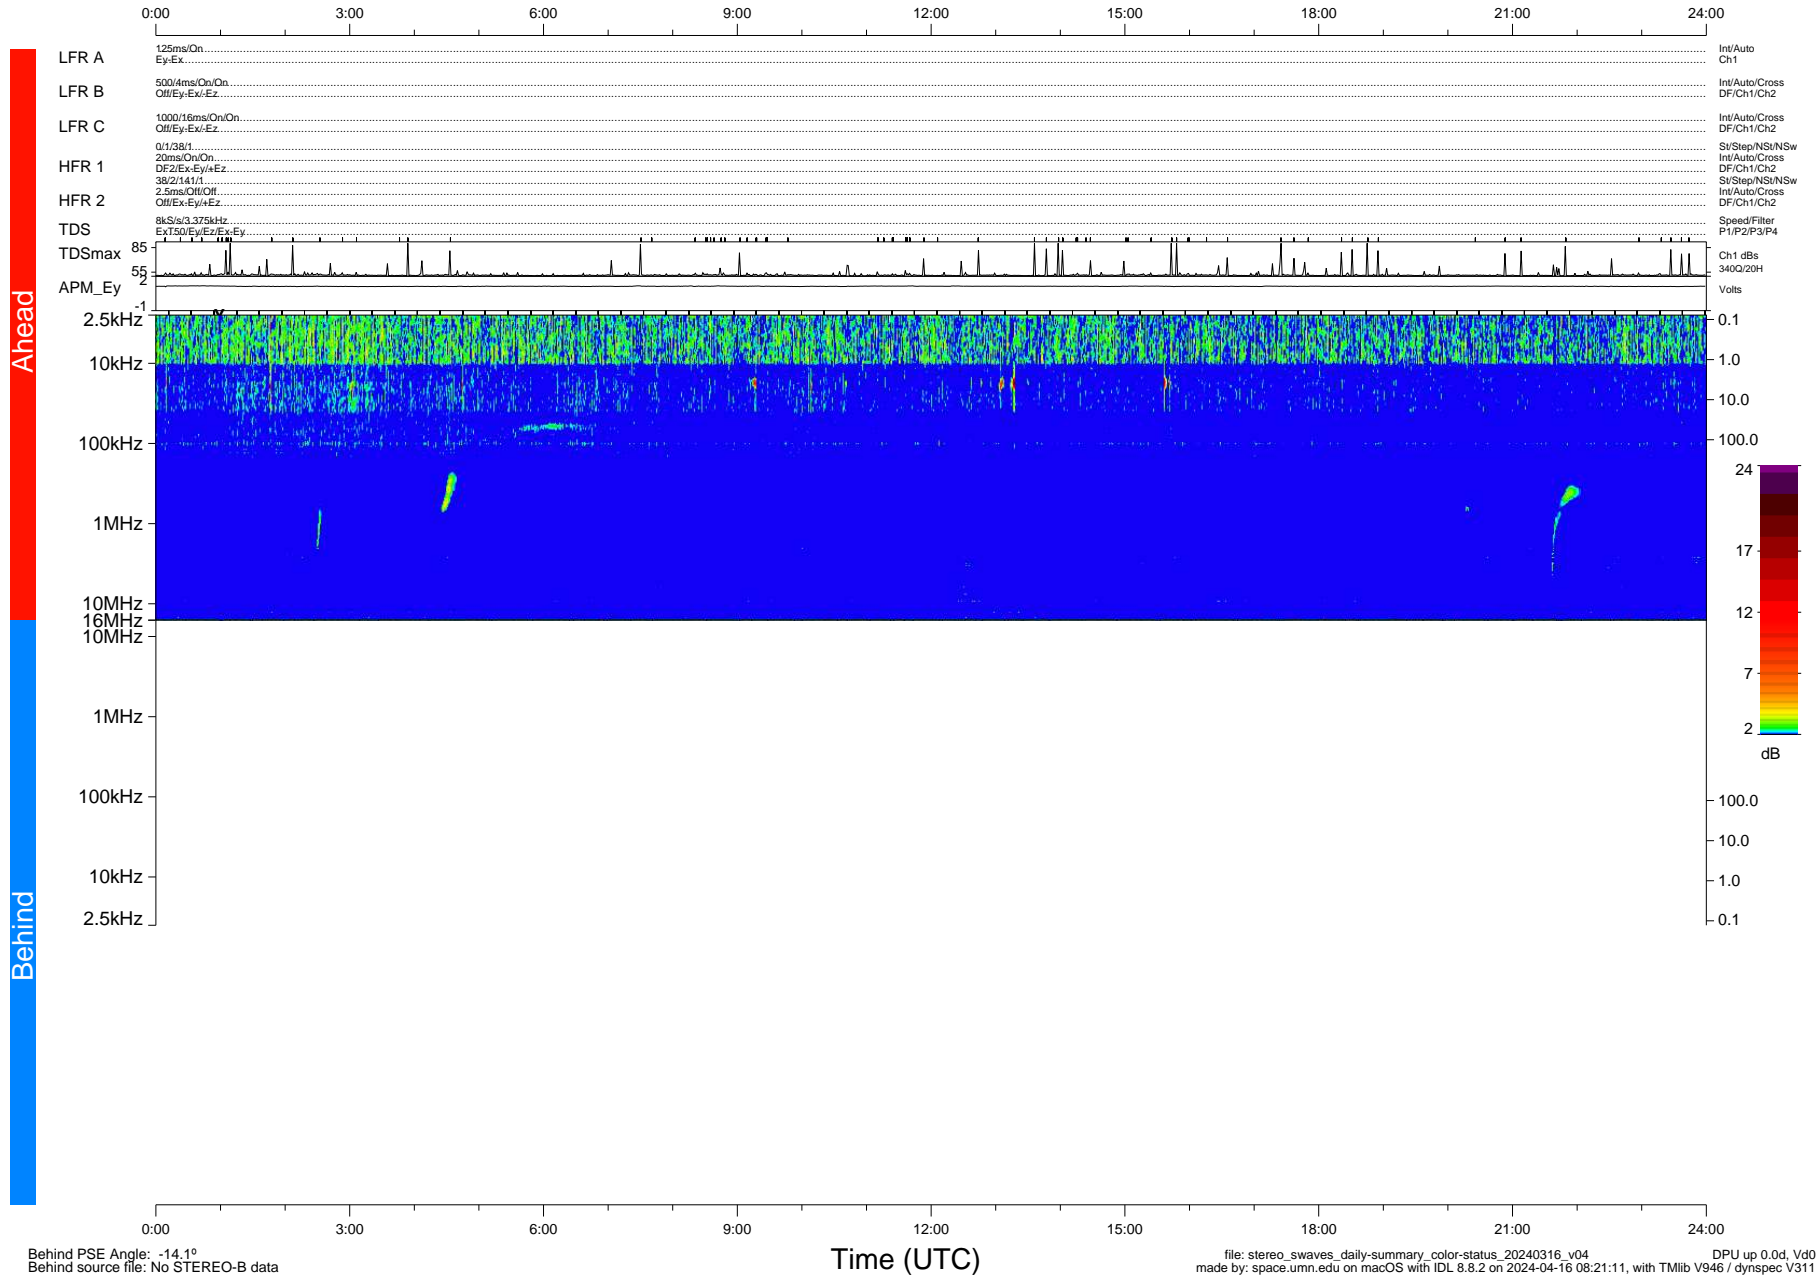

STEREO/WAVES Daily Summary - 16-Mar-2024 (DOY 076)

Ahead source file: swaves_ahead_2024_076_1_05.fin (Recovery: 100.0% HK, 102% Pkts)
Ahead PSE Angle: 8.6°

DPU up 513.4d, V412d40

Behind PSE Angle: -14.1°
Behind source file: No STEREO-B data