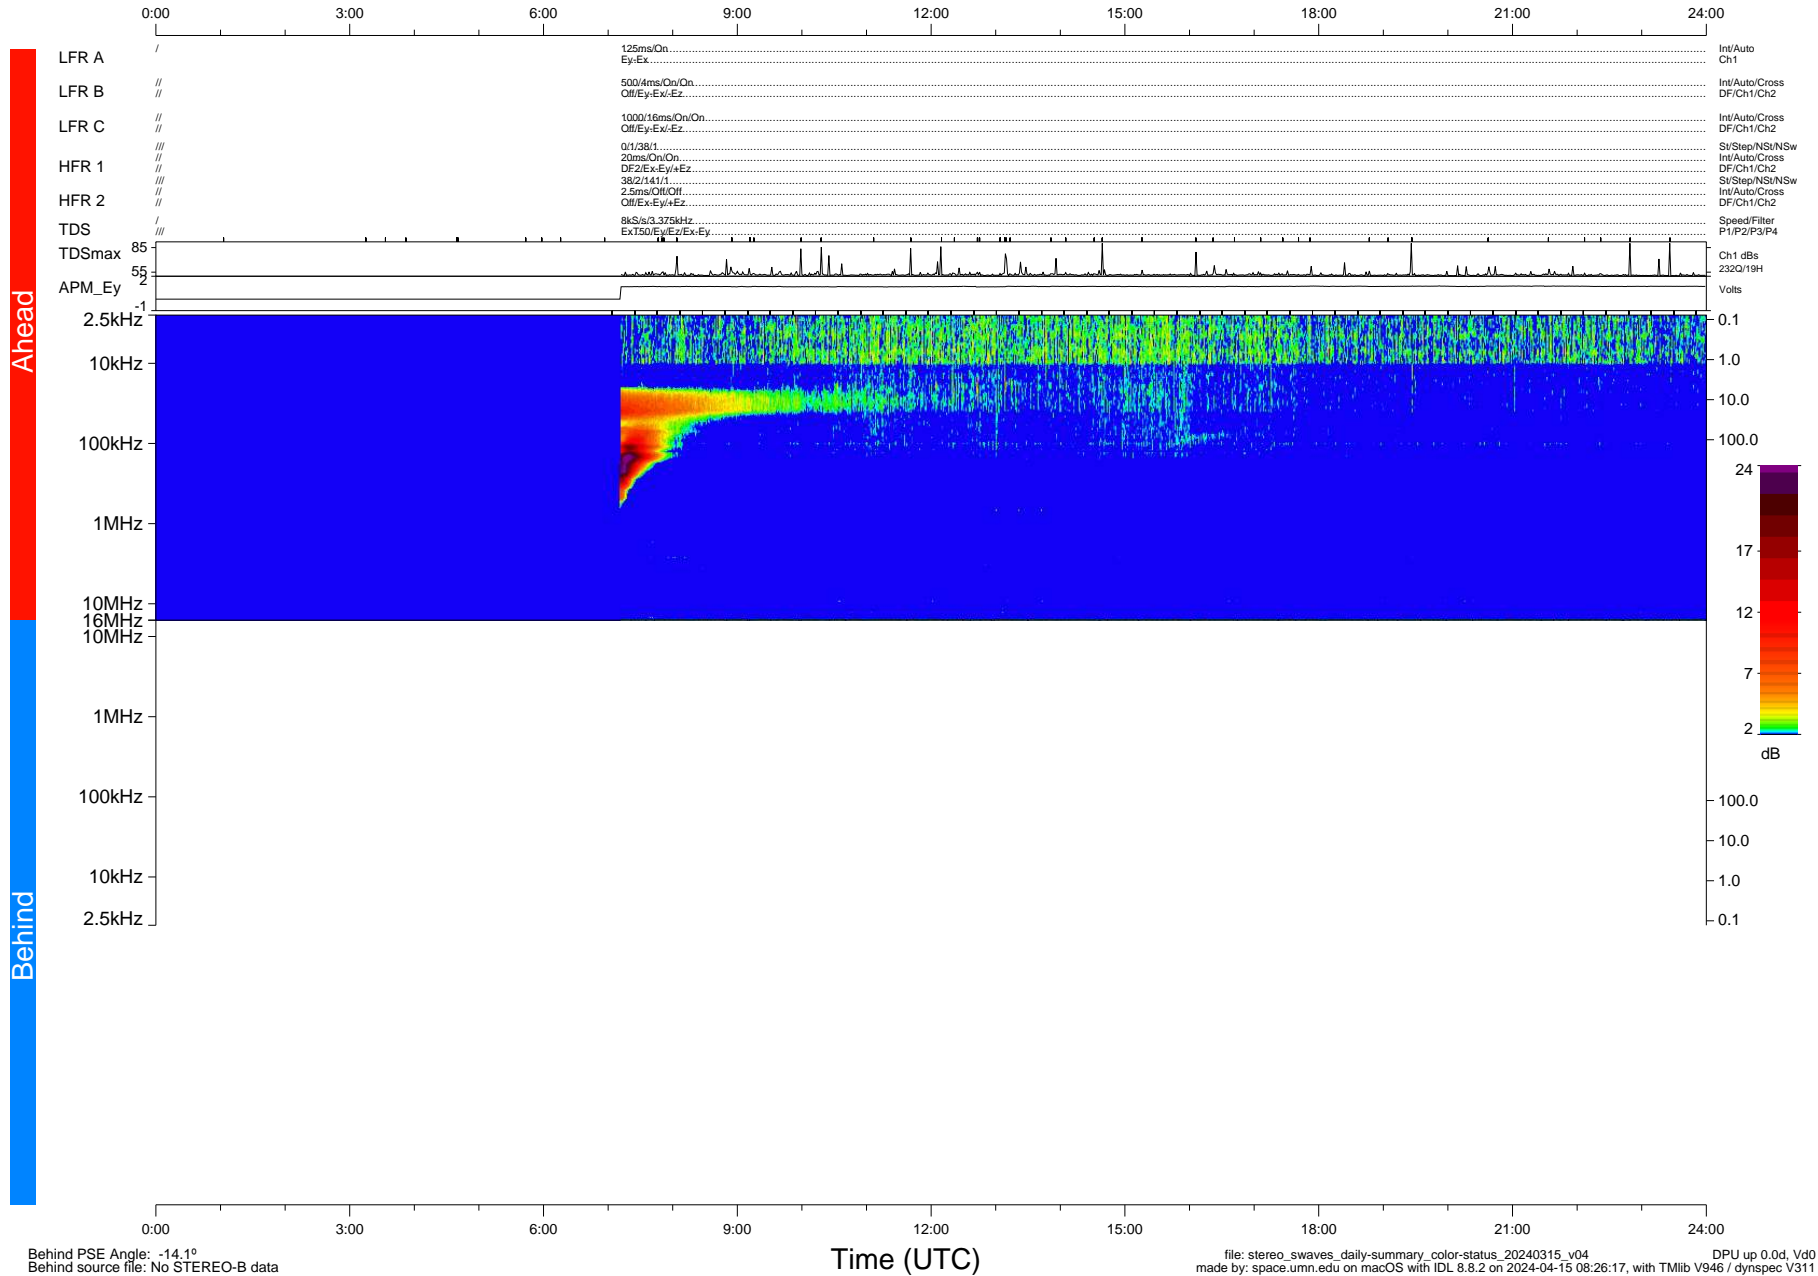

STEREO/WAVES Daily Summary - 15-Mar-2024 (DOY 075)

Ahead source file: swaves_ahead_2024_075_1_05.fin (Recovery: 70.0% HK, 71% Pkts)
Ahead PSE Angle: 8.6°

DPU up 512.4d, V412d40

Behind PSE Angle: -14.1°
Behind source file: No STEREO-B data