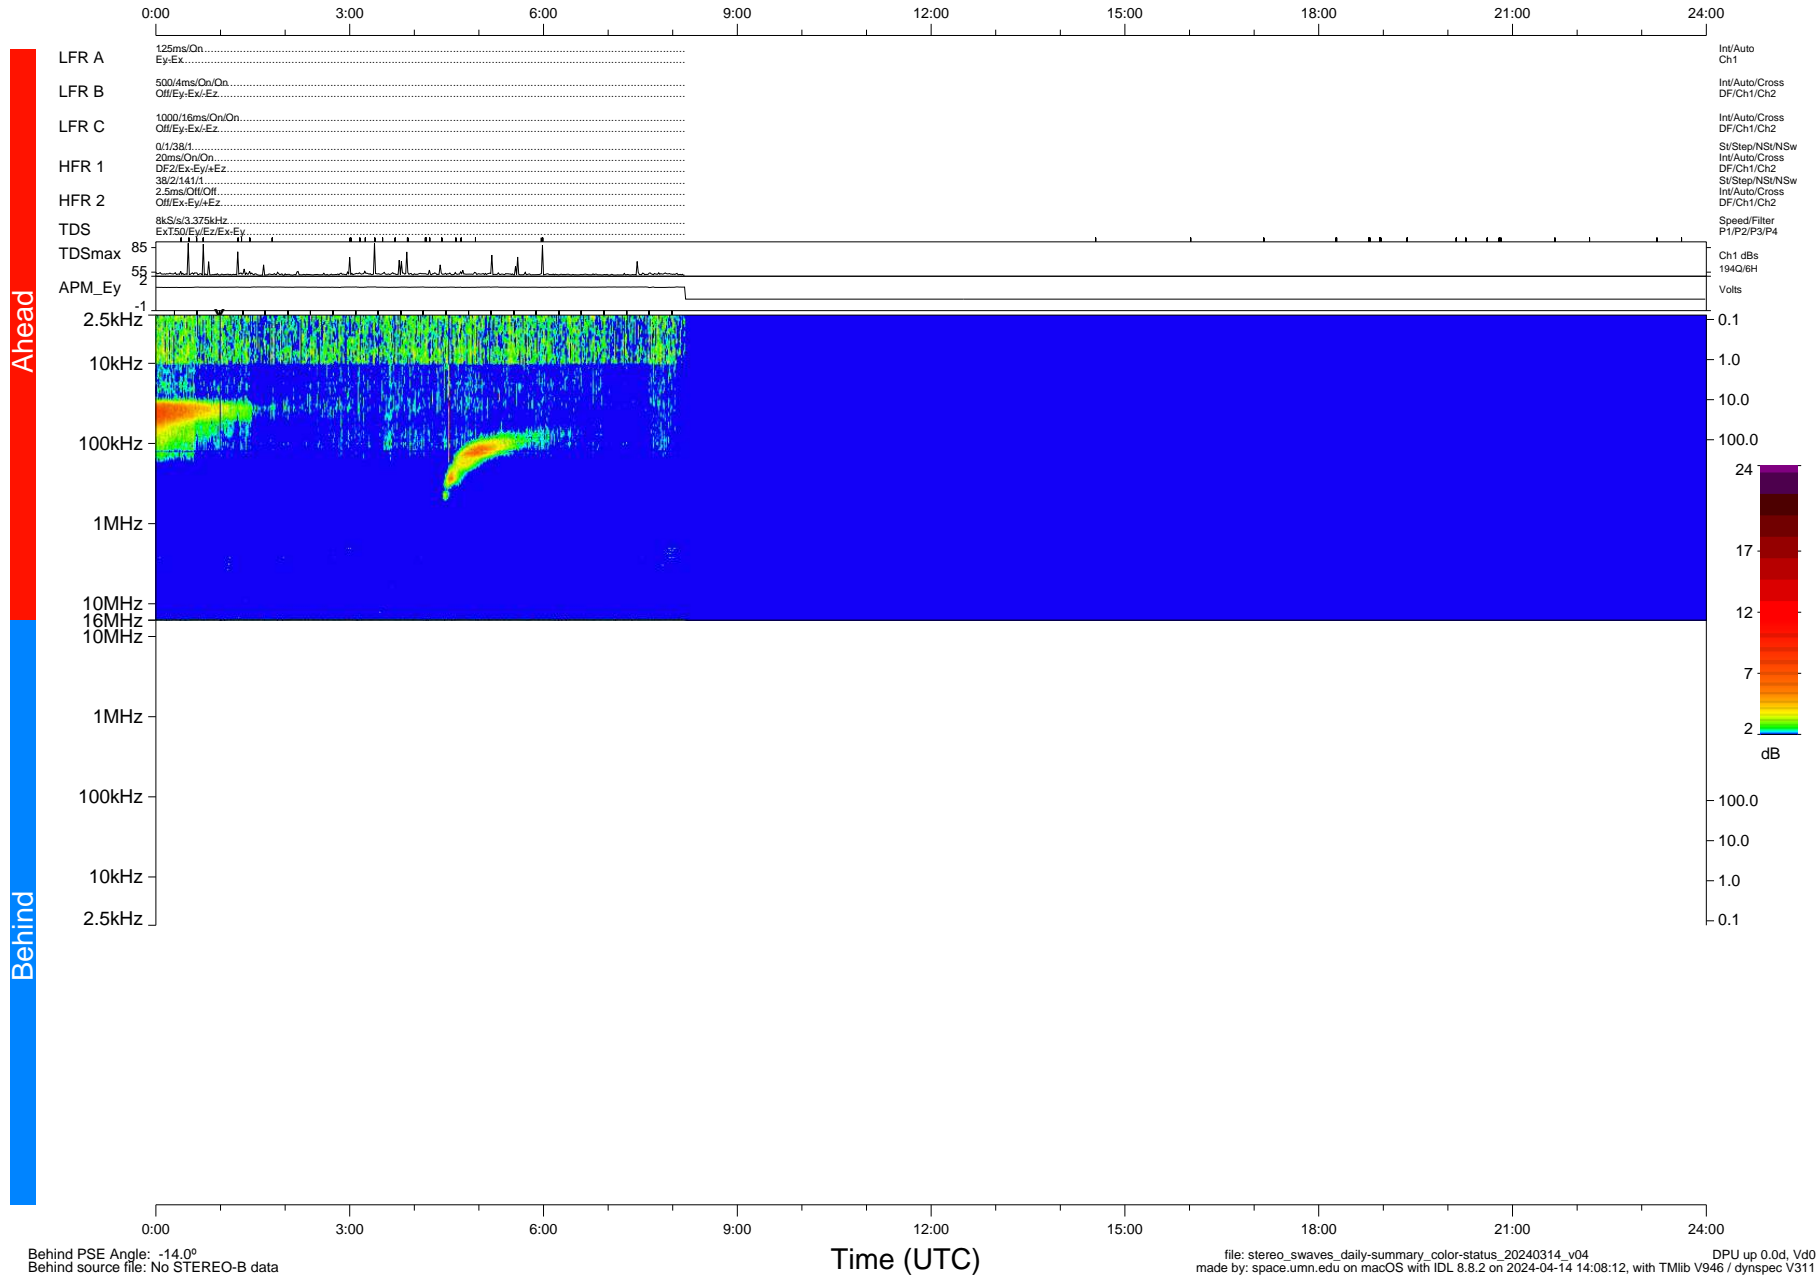

STEREO/WAVES Daily Summary - 14-Mar-2024 (DOY 074)

Ahead source file: swaves_ahead_2024_074_1_05.fin (Recovery: 34.2% HK, 46% Pkts)
Ahead PSE Angle: 8.5°

DPU up 510.7d, V412d40

Behind PSE Angle: -14.0°
Behind source file: No STEREO-B data