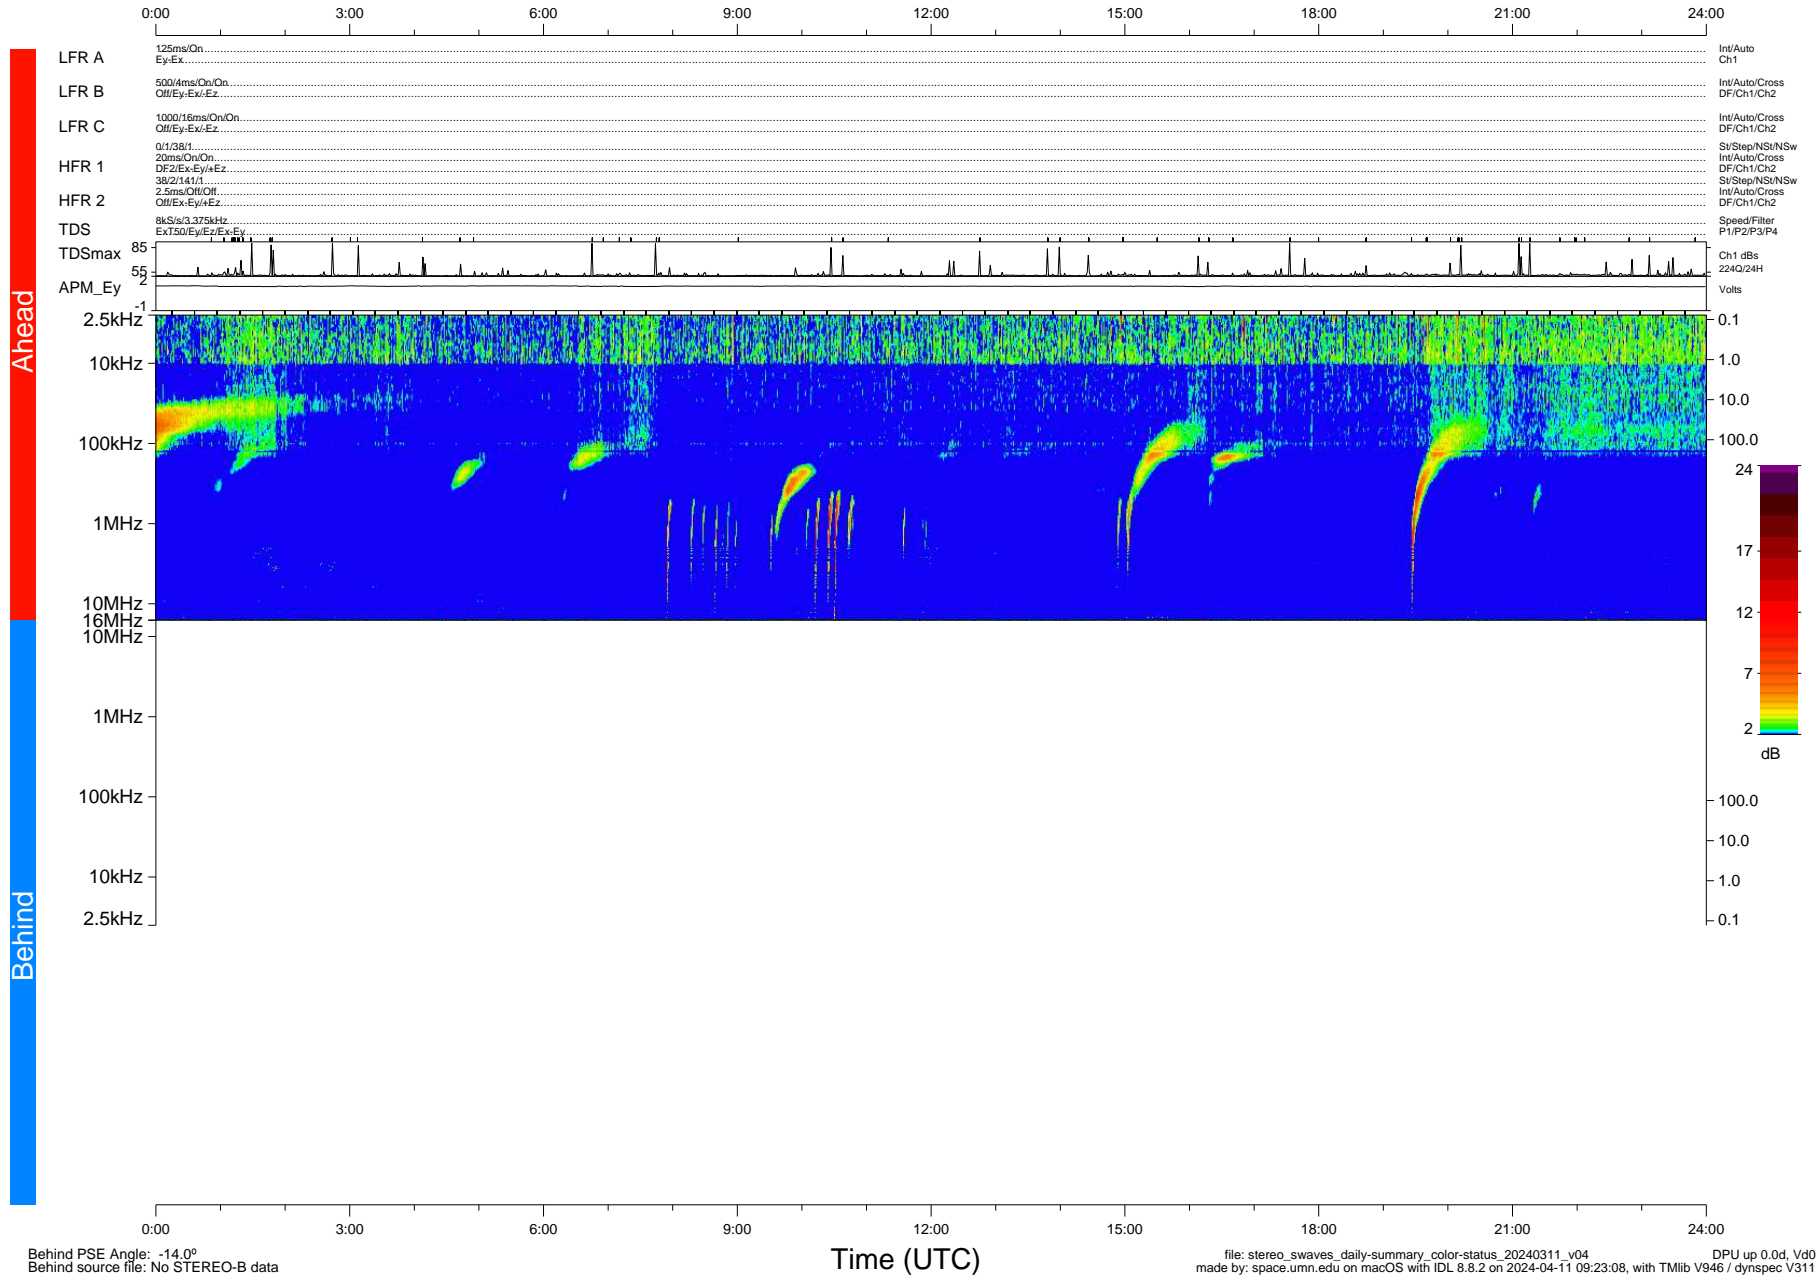

STEREO/WAVES Daily Summary - 11-Mar-2024 (DOY 071)

Ahead source file: swaves_ahead_2024_071_1_05.fin (Recovery: 100.1% HK, 85% Pkts)
Ahead PSE Angle: 8.4°

DPU up 508.4d, V412d40

Behind PSE Angle: -14.0°
Behind source file: No STEREO-B data