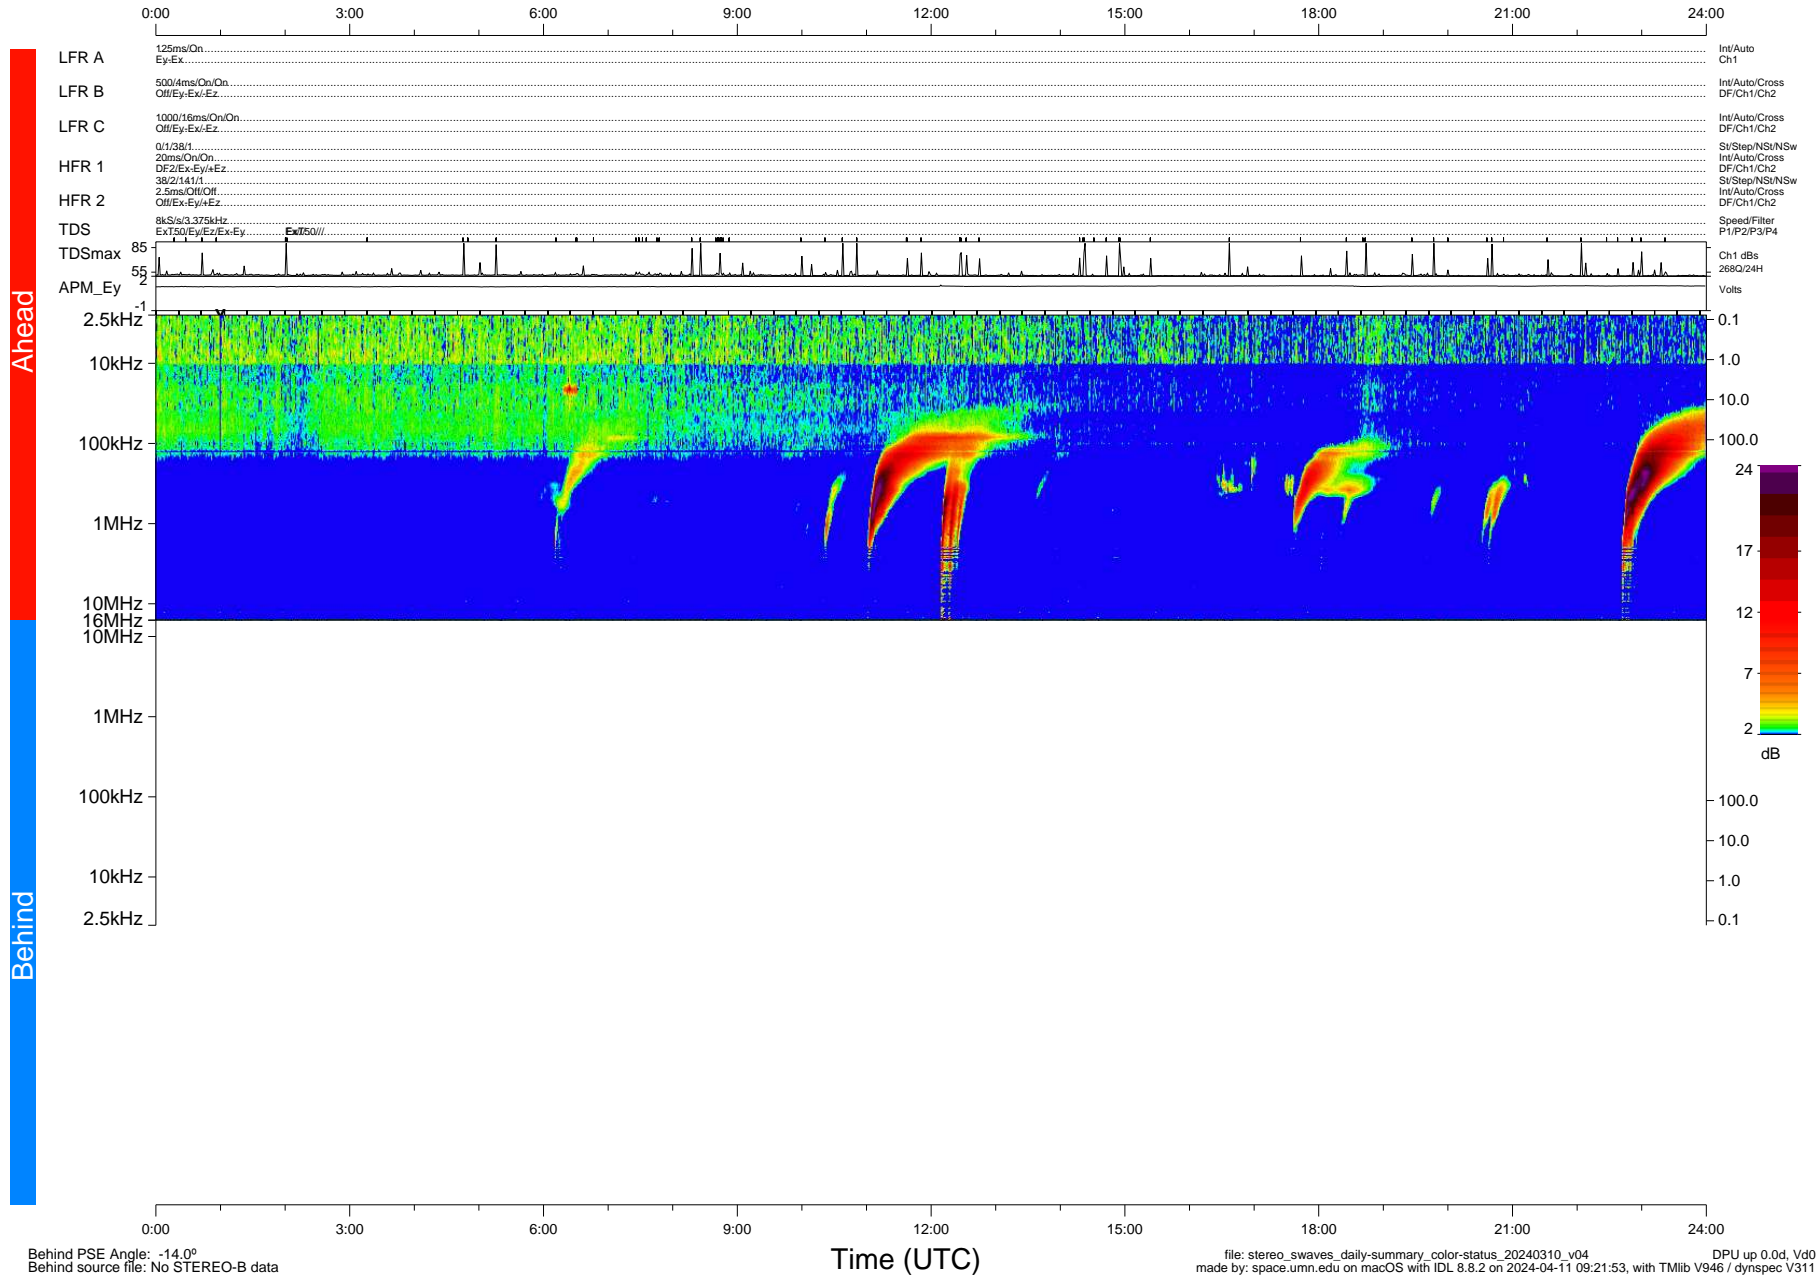

STEREO/WAVES Daily Summary - 10-Mar-2024 (DOY 070)

Ahead source file: swaves_ahead_2024_070_1_05.fin (Recovery: 100.0% HK, 91% Pkts)
Ahead PSE Angle: 8.4°

DPU up 507.4d, V412d40

Behind PSE Angle: -14.0°
Behind source file: No STEREO-B data