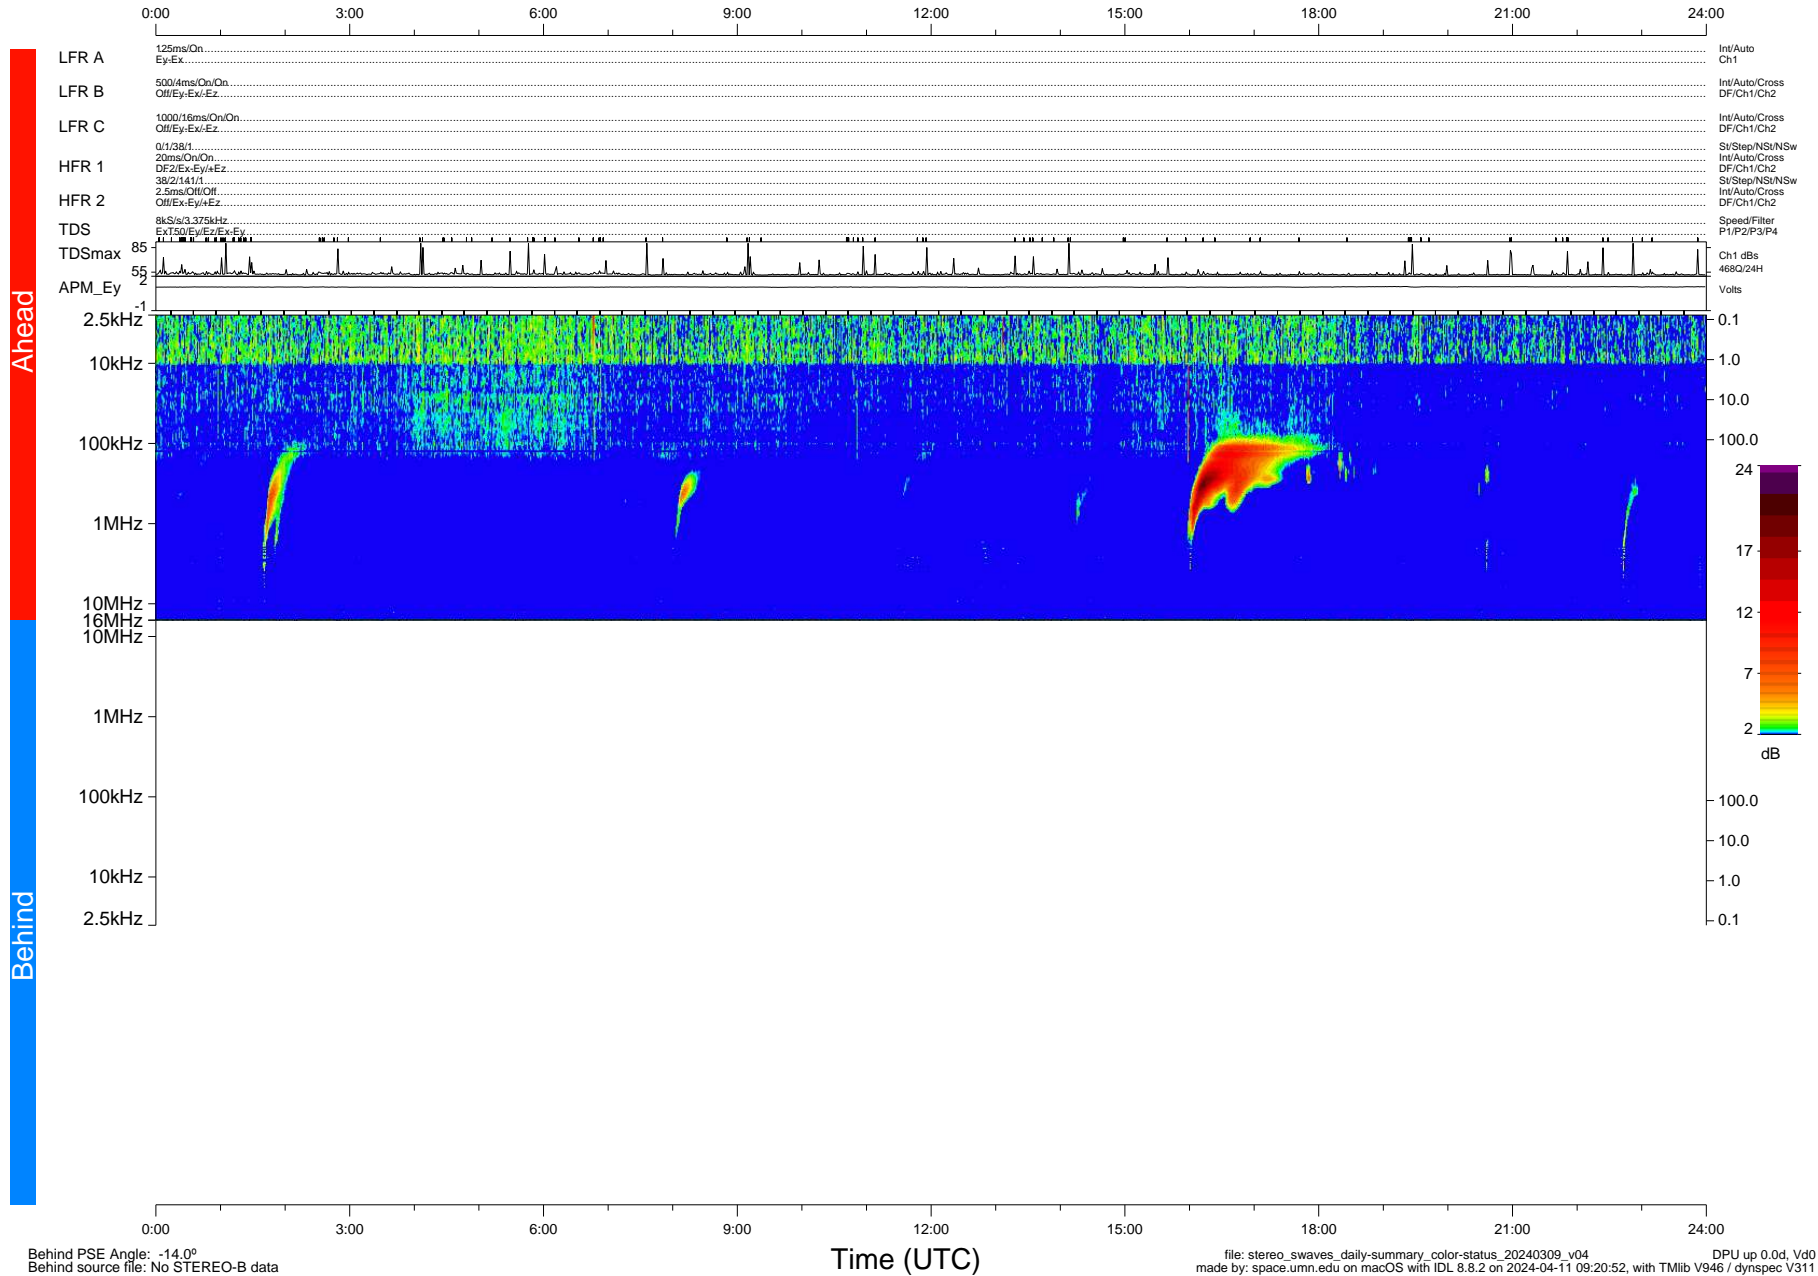

STEREO/WAVES Daily Summary - 09-Mar-2024 (DOY 069)

Ahead source file: swaves_ahead_2024_069_1_06.fin (Recovery: 100.0% HK, 121% Pkts)
 Ahead PSE Angle: 8.3°

DPU up 506.4d, V412d40

Behind PSE Angle: -14.0°
 Behind source file: No STEREO-B data