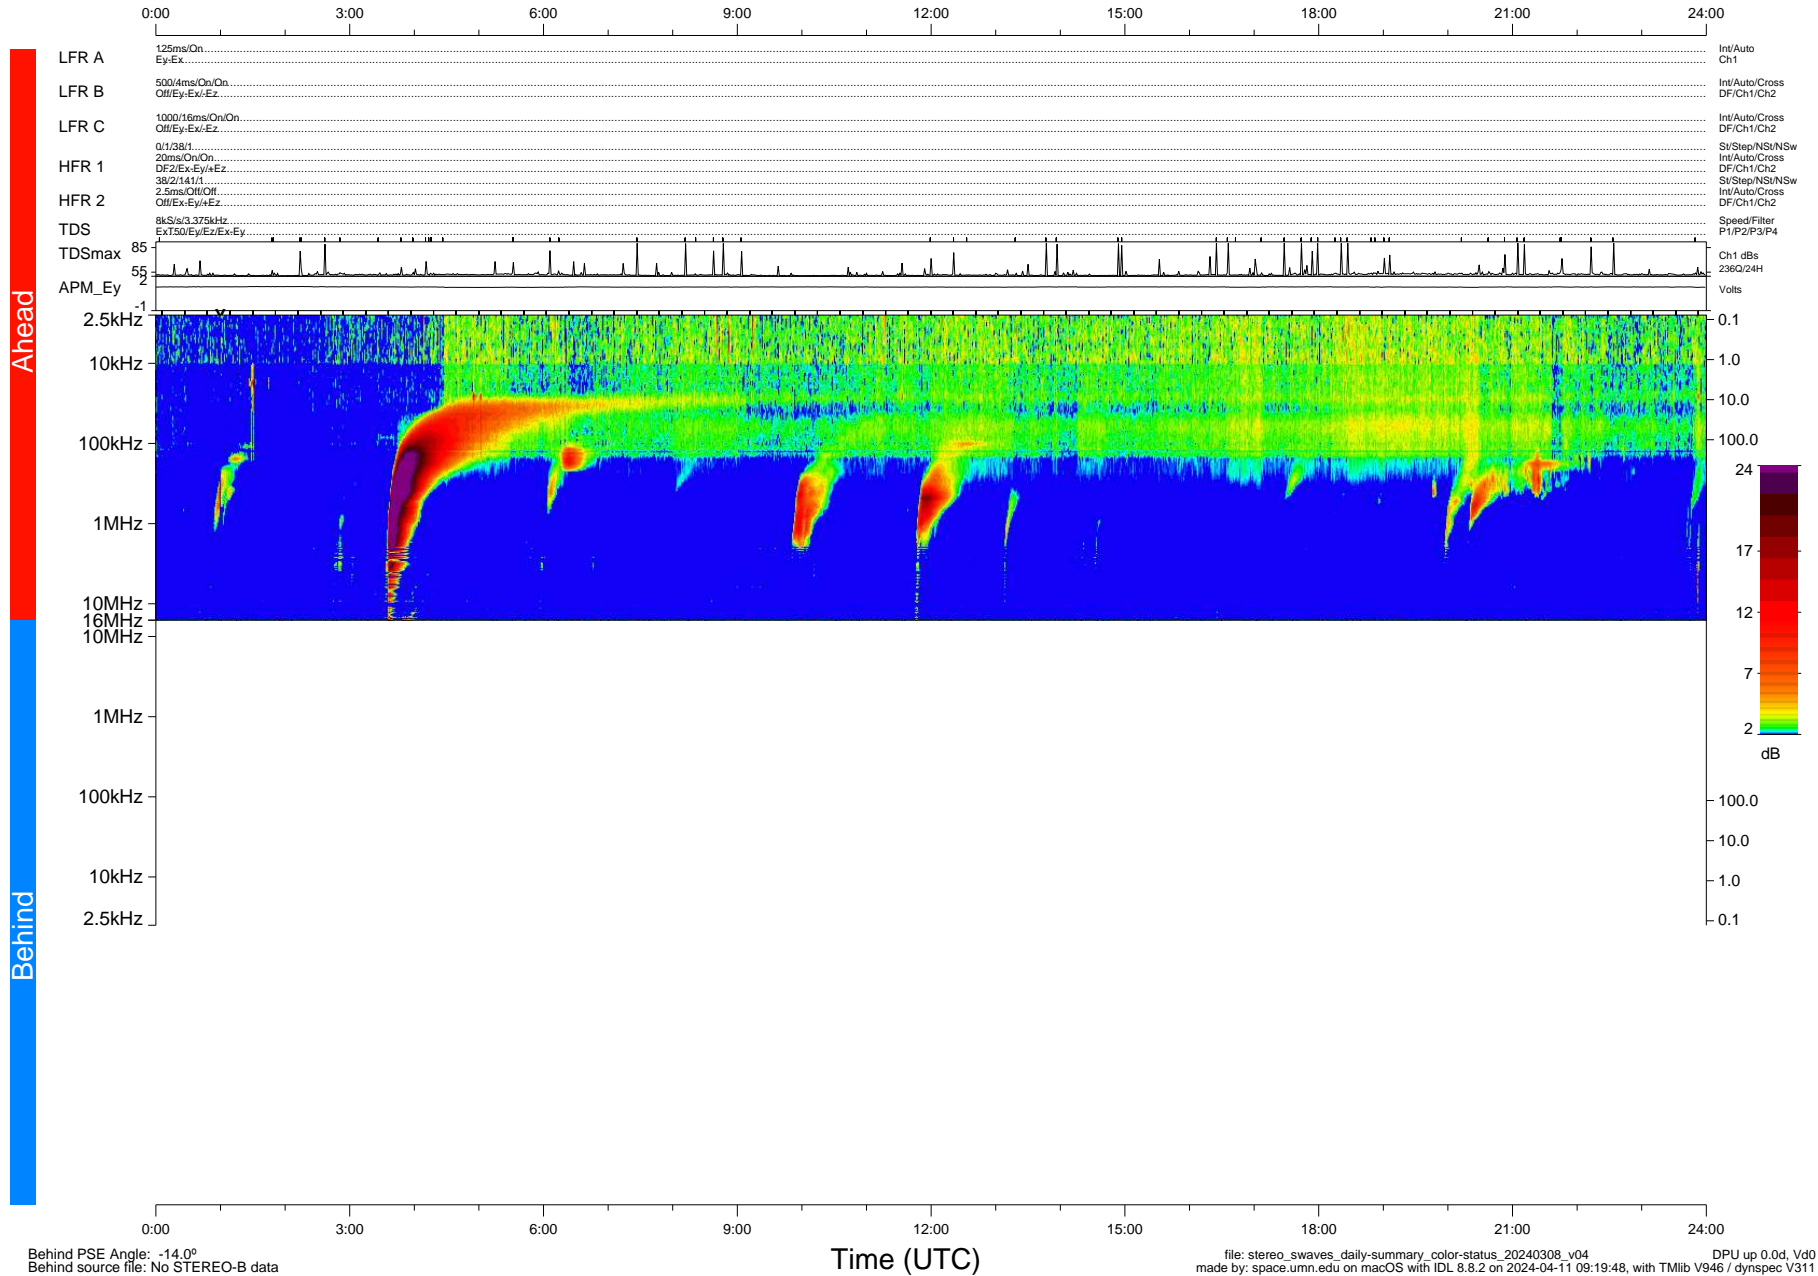

STEREO/WAVES Daily Summary - 08-Mar-2024 (DOY 068)

Ahead source file: swaves_ahead_2024_068_1_05.fin (Recovery: 100.0% HK, 87% Pkts)
Ahead PSE Angle: 8.3°

DPU up 505.4d, V412d40

Behind PSE Angle: -14.0°
Behind source file: No STEREO-B data