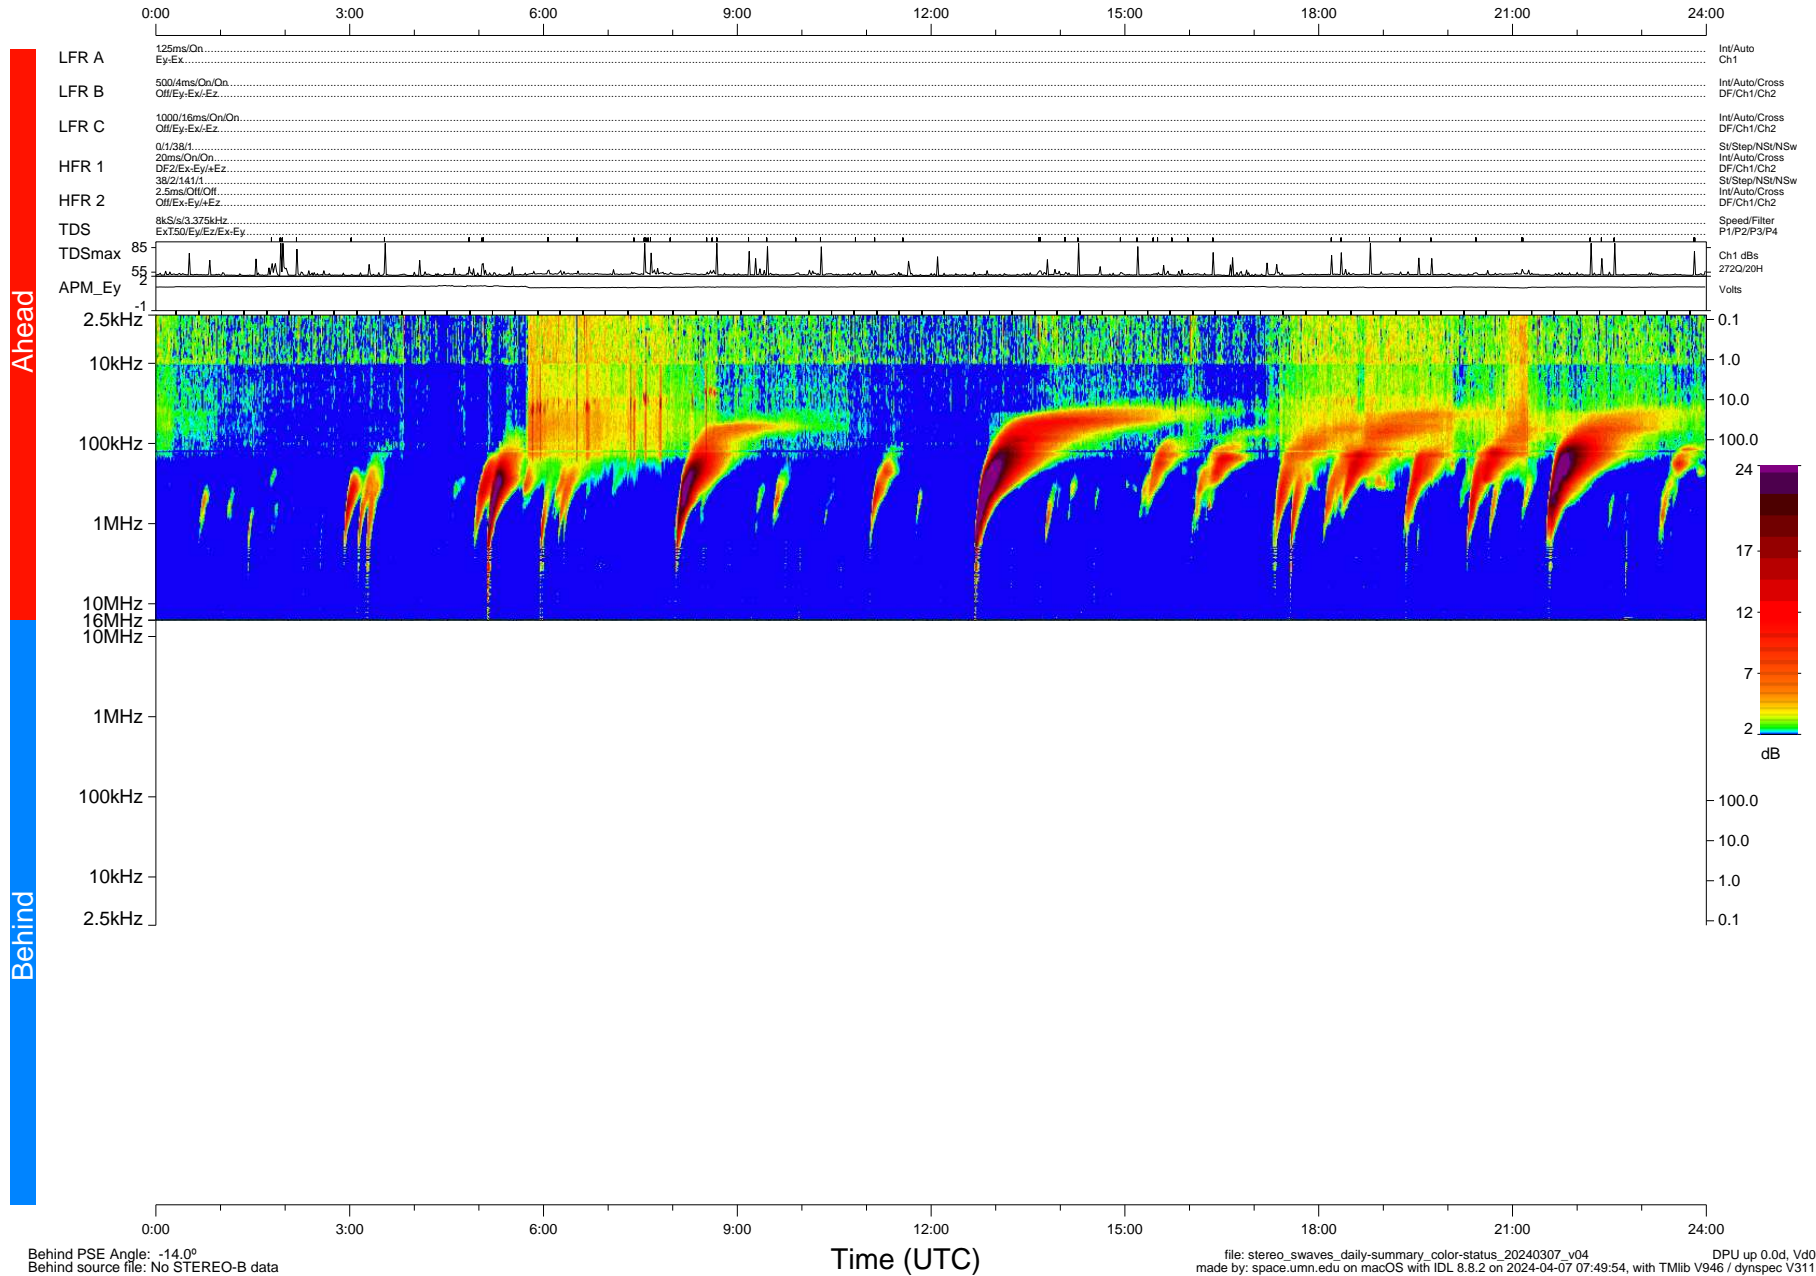

STEREO/WAVES Daily Summary - 07-Mar-2024 (DOY 067)

Ahead source file: swaves_ahead_2024_067_1_05.fin (Recovery: 100.0% HK, 92% Pkts)
Ahead PSE Angle: 8.3°

DPU up 504.4d, V412d40

Behind PSE Angle: -14.0°
Behind source file: No STEREO-B data