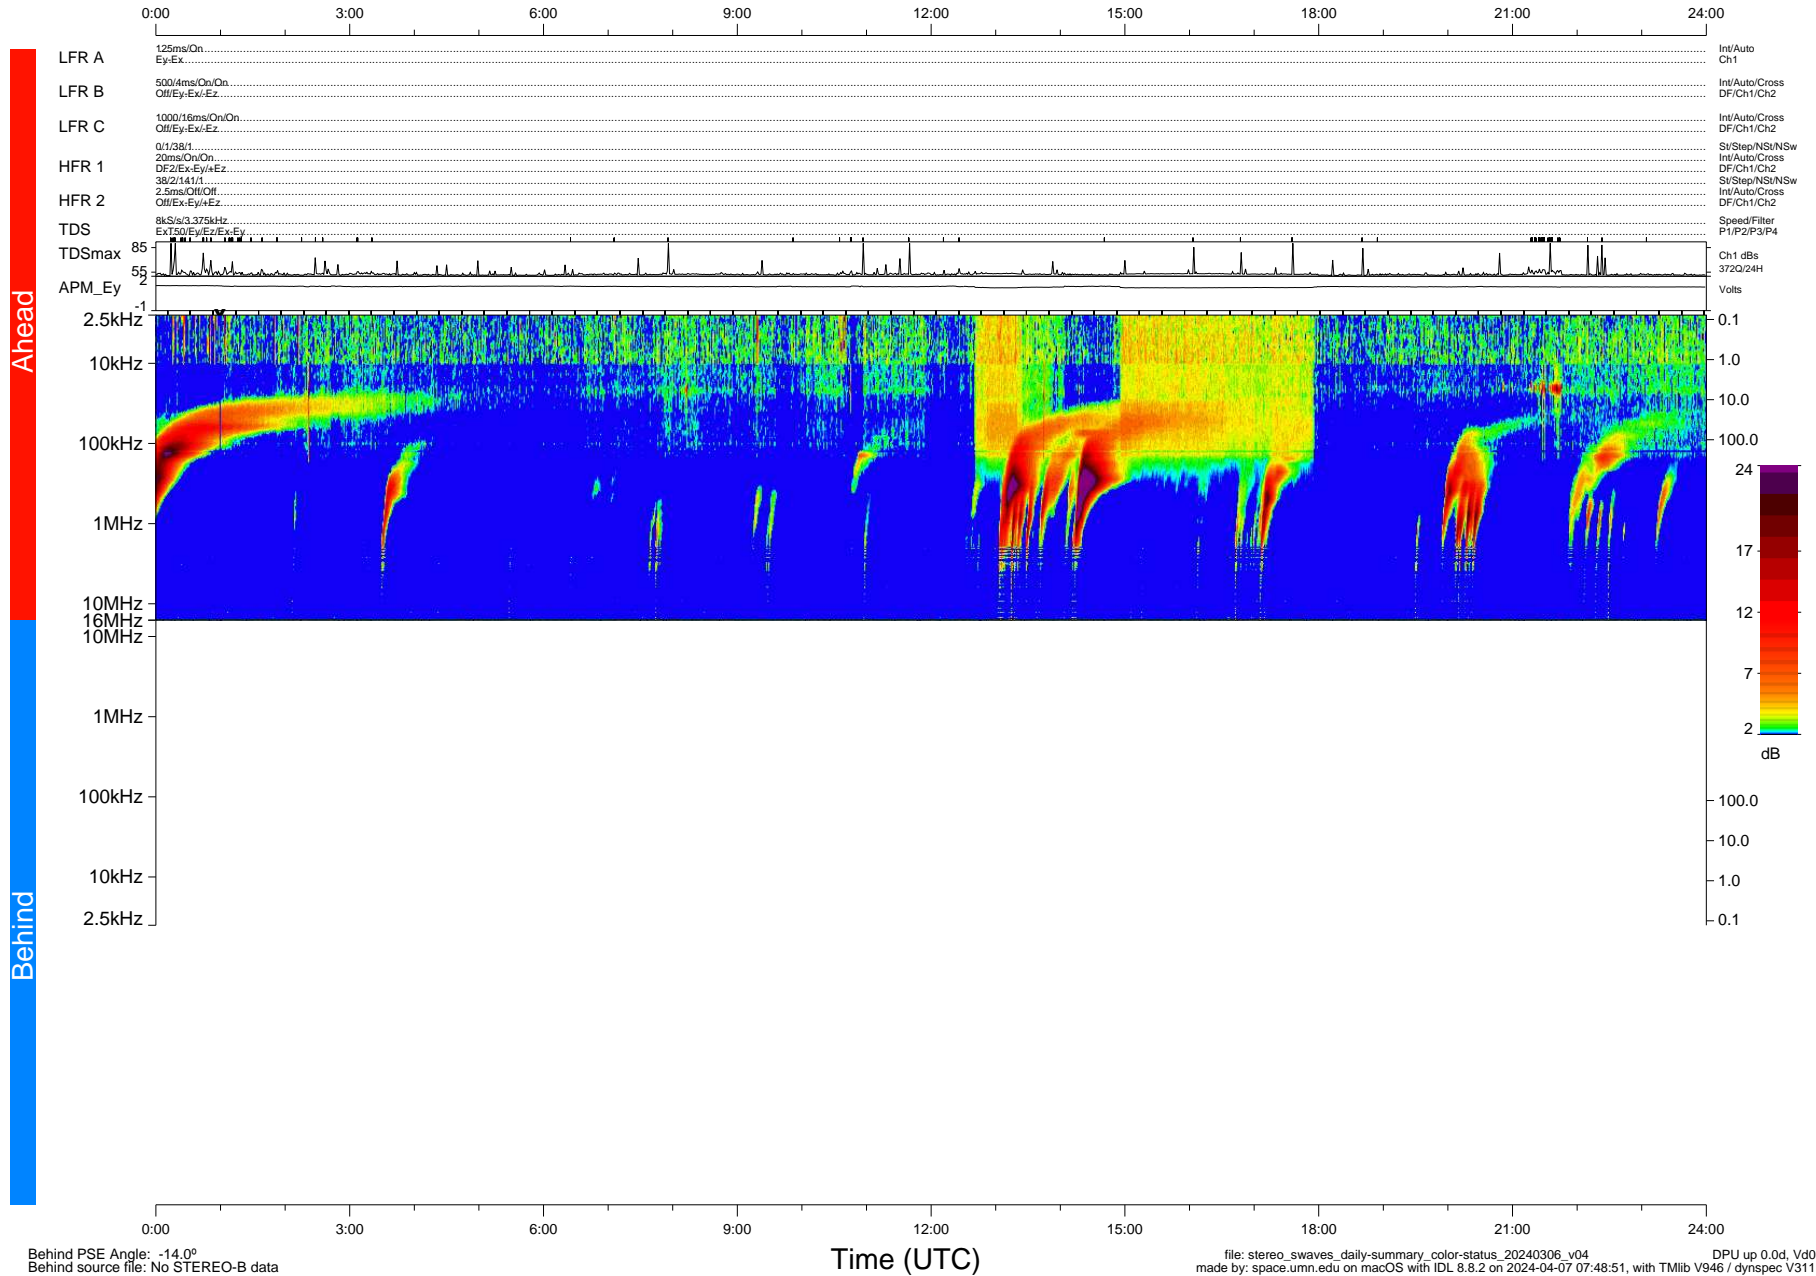

STEREO/WAVES Daily Summary - 06-Mar-2024 (DOY 066)

Ahead source file: swaves_ahead_2024_066_1_05.fin (Recovery: 100.0% HK, 107% Pkts)
Ahead PSE Angle: 8.2°

DPU up 503.4d, V412d40

Behind PSE Angle: -14.0°
Behind source file: No STEREO-B data

Time (UTC)