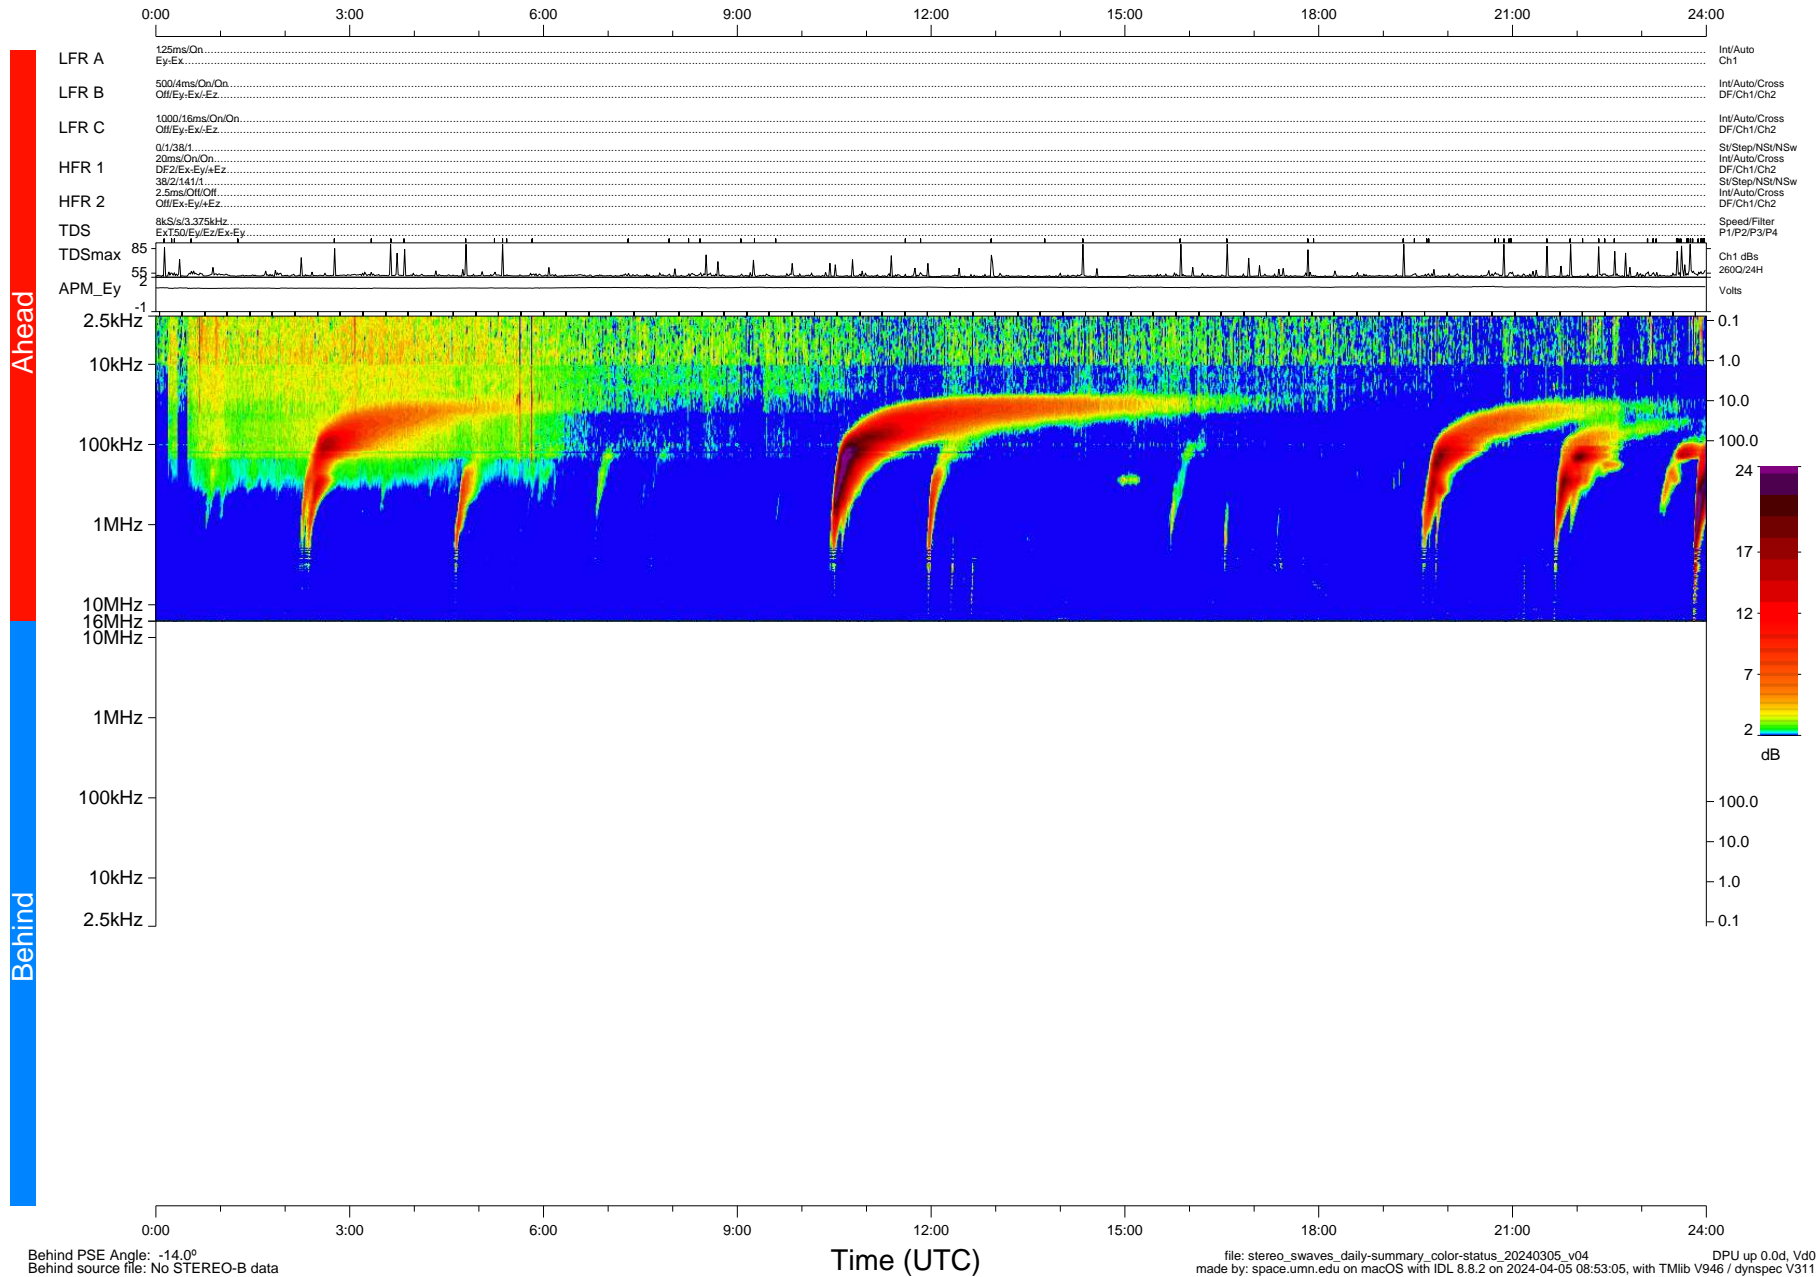

STEREO/WAVES Daily Summary - 05-Mar-2024 (DOY 065)

Ahead source file: swaves_ahead_2024_065_1_05.fin (Recovery: 100.0% HK, 91% Pkts)
Ahead PSE Angle: 8.2°

DPU up 502.4d, V412d40

Behind PSE Angle: -14.0°
Behind source file: No STEREO-B data