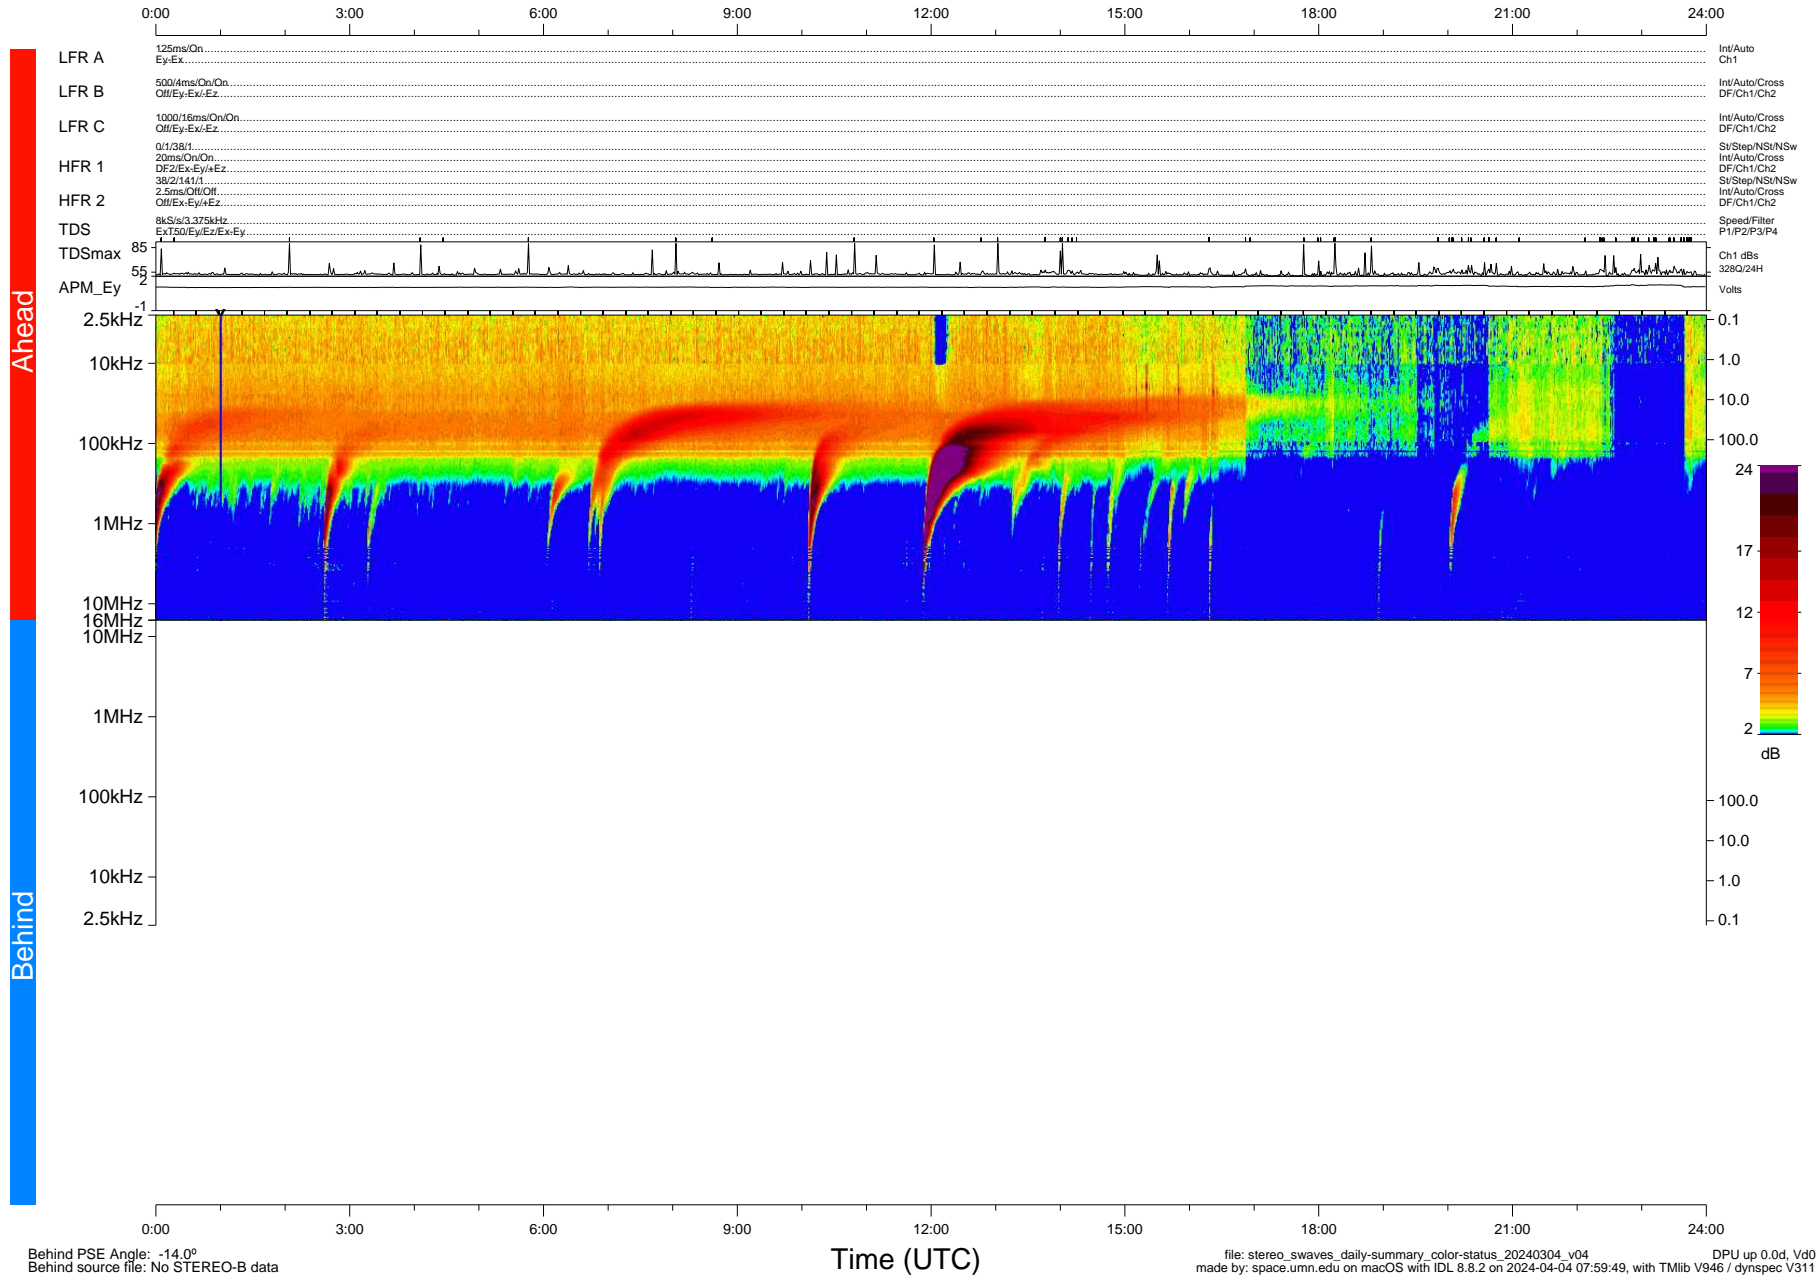

# STEREO/WAVES Daily Summary - 04-Mar-2024 (DOY 064)

Ahead source file: swaves\_ahead\_2024\_064\_1\_06.fin (Recovery: 100.0% HK, 100% Pkts)  
 Ahead PSE Angle: 8.1°

DPU up 501.4d, V412d40

Behind PSE Angle: -14.0°  
 Behind source file: No STEREO-B data

file: stereo\_swaves\_daily-summary\_color-status\_20240304\_v04 DPU up 0.0d, Vd0  
 made by: space.umn.edu on macOS with IDL 8.8.2 on 2024-04-04 07:59:49, with Tlib V946 / dynspec V311