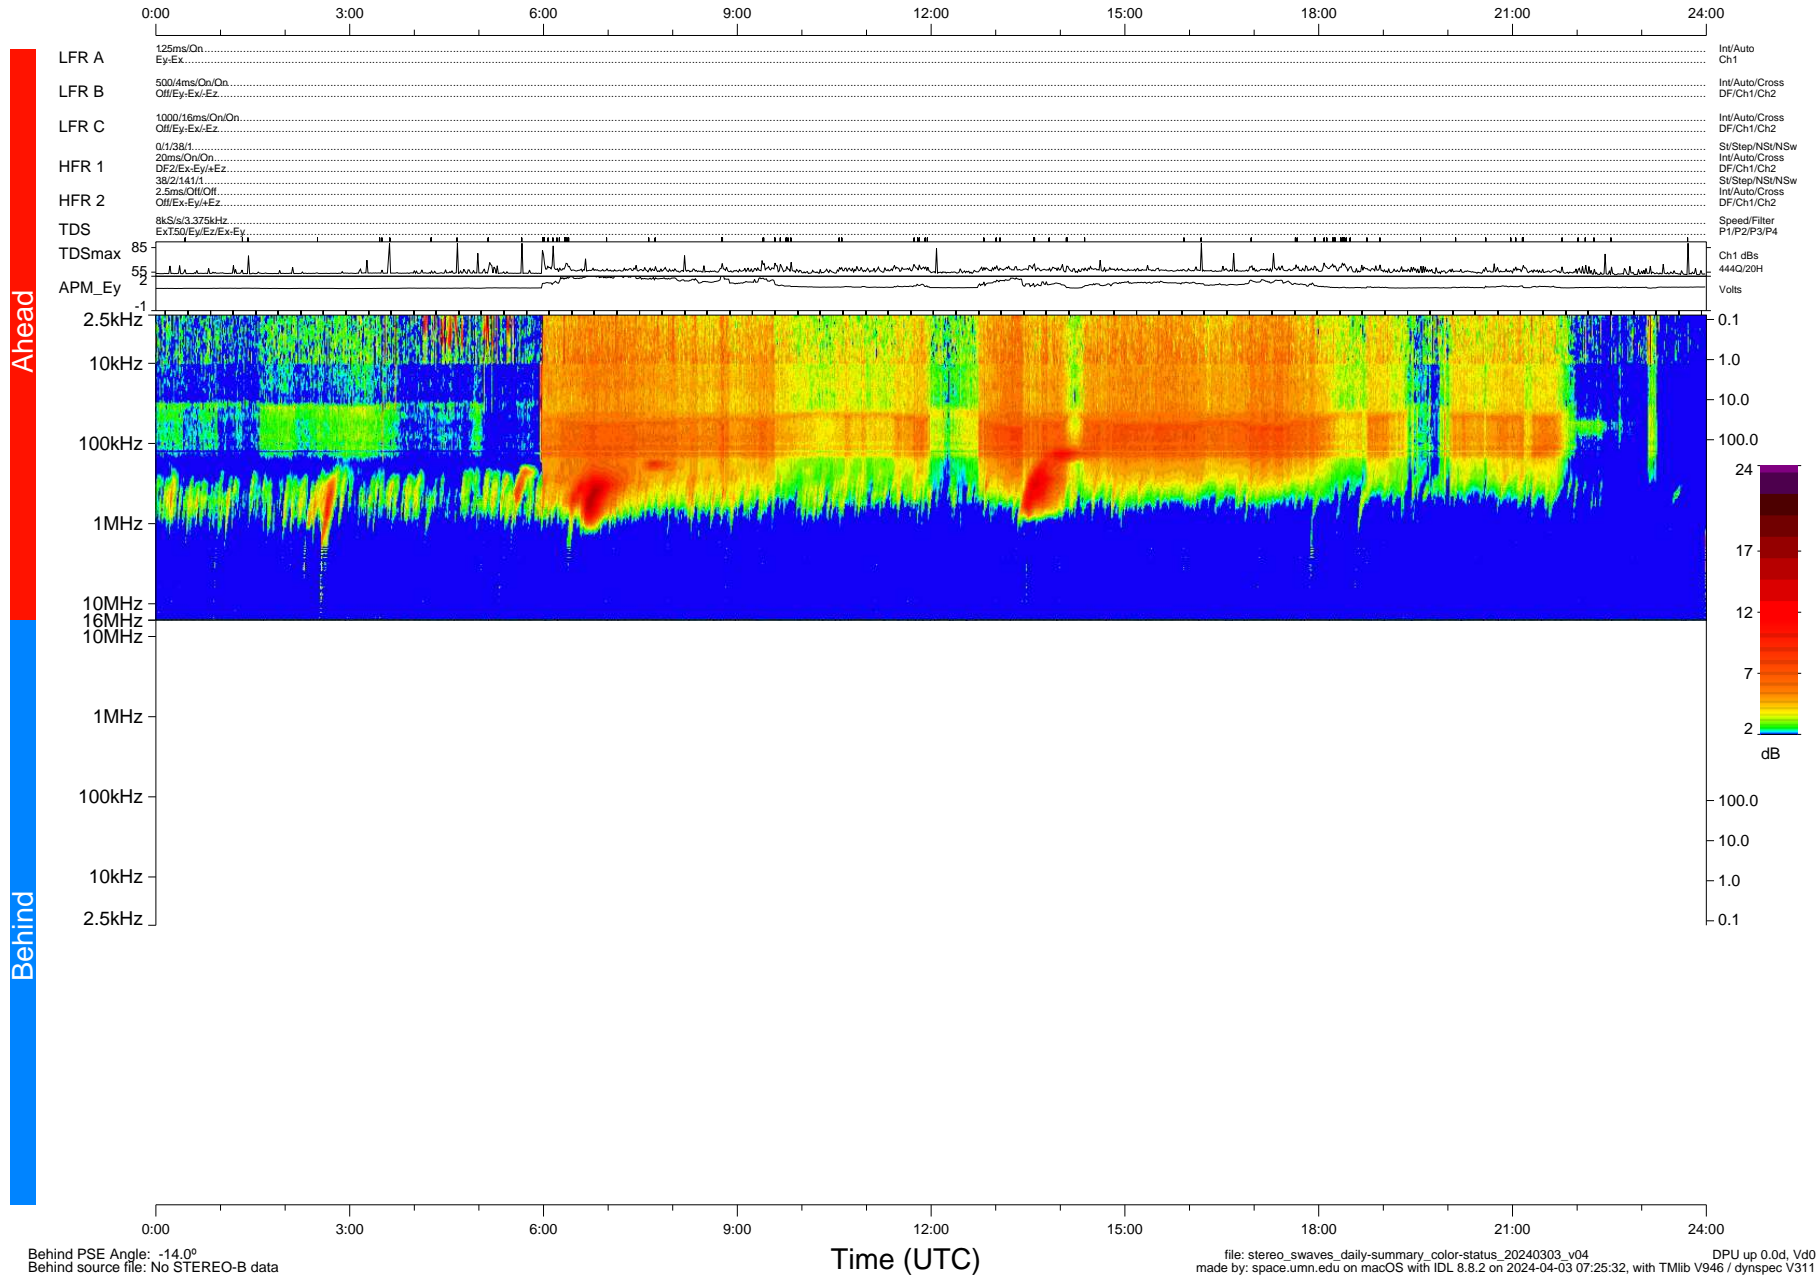

STEREO/WAVES Daily Summary - 03-Mar-2024 (DOY 063)

Ahead source file: swaves_ahead_2024_063_1_06.fin (Recovery: 100.0% HK, 117% Pkts)
Ahead PSE Angle: 8.1°

DPU up 500.4d, V412d40

Behind PSE Angle: -14.0°
Behind source file: No STEREO-B data