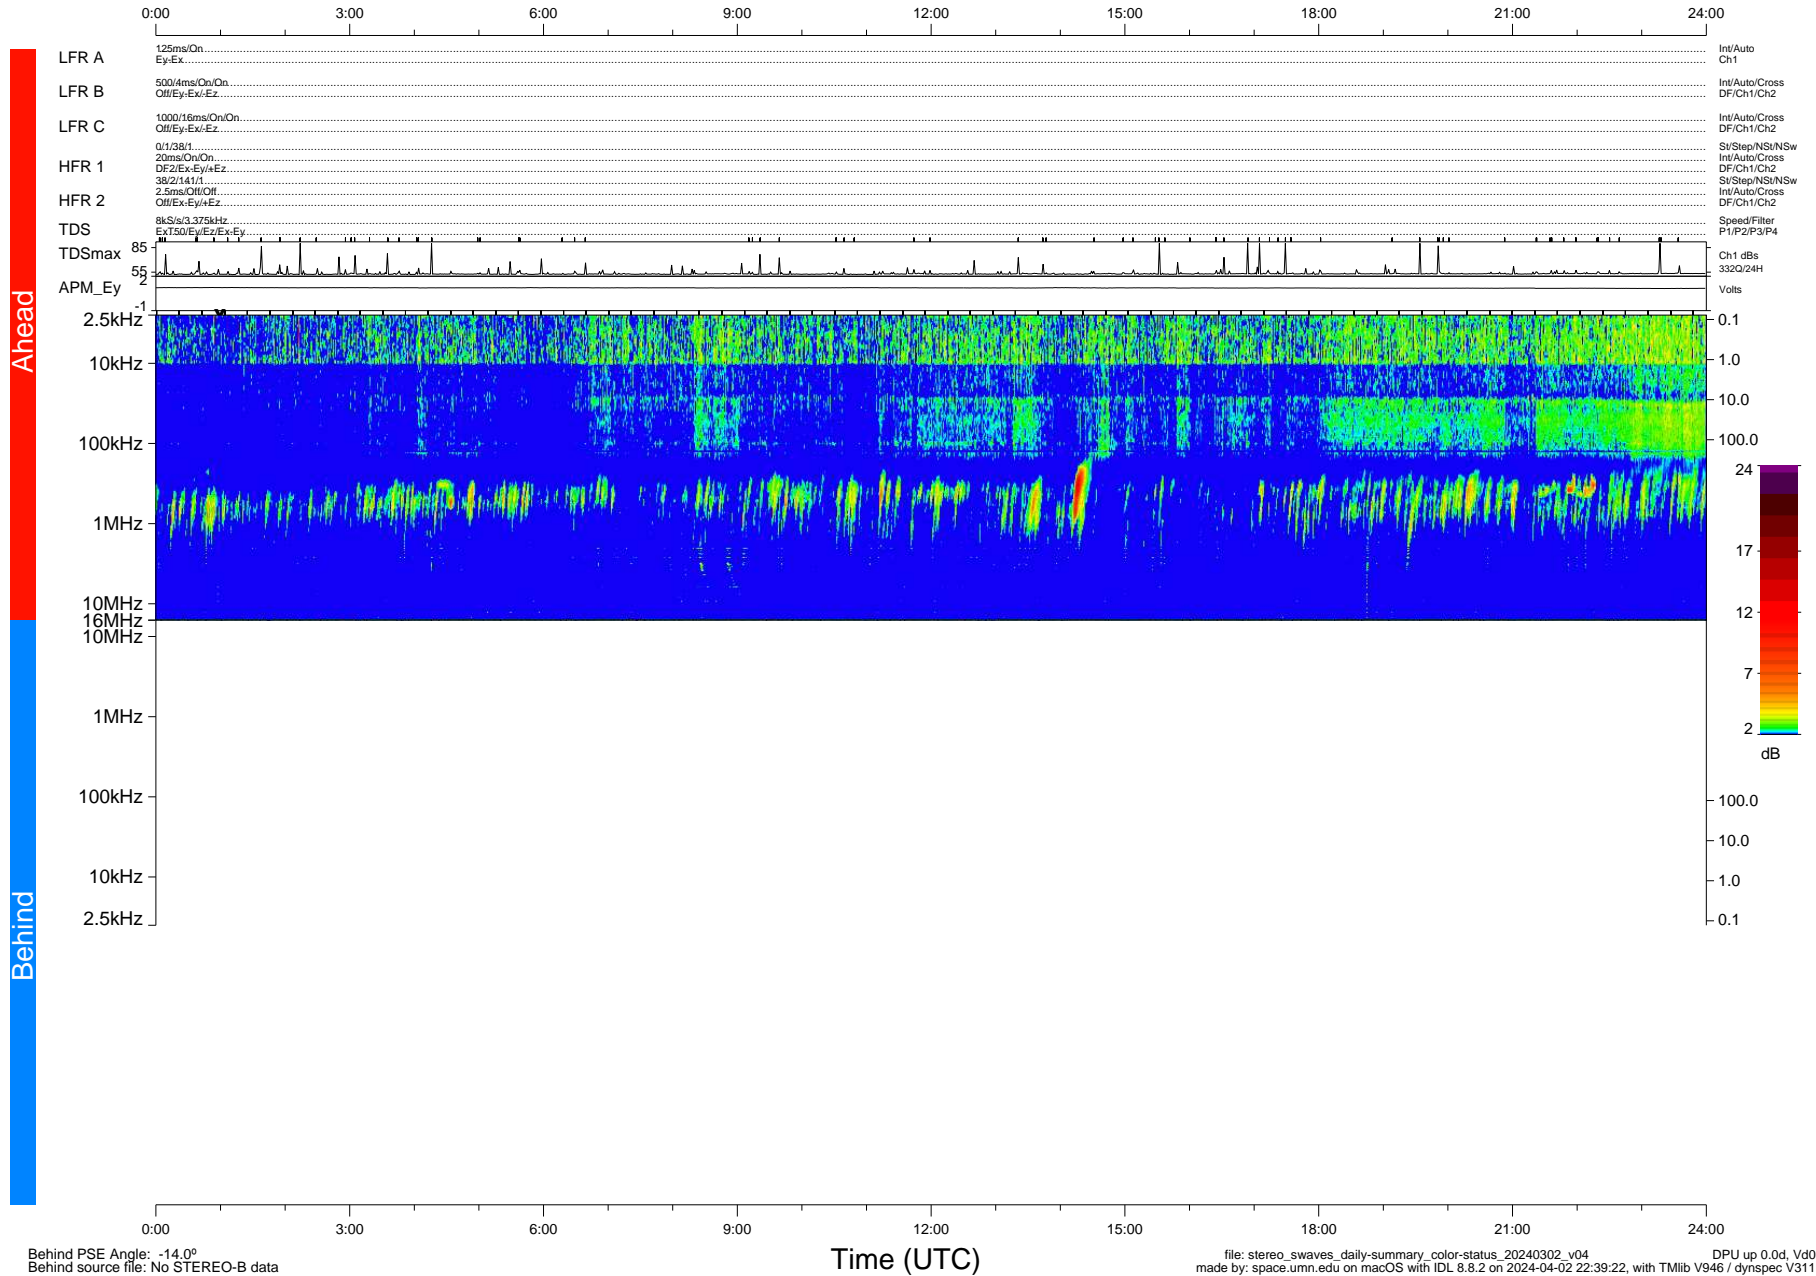

STEREO/WAVES Daily Summary - 02-Mar-2024 (DOY 062)

Ahead source file: swaves_ahead_2024_062_1_07.fin (Recovery: 100.0% HK, 101% Pkts)
 Ahead PSE Angle: 8.1°

DPU up 499.4d, V412d40

Behind PSE Angle: -14.0°
 Behind source file: No STEREO-B data

file: stereo_swaves_daily-summary_color-status_20240302_v04
 made by: space.umn.edu on macOS with IDL 8.8.2 on 2024-04-02 22:39:22, with Tlib V946 / dynspec V311
 DPU up 0.0d, Vd0