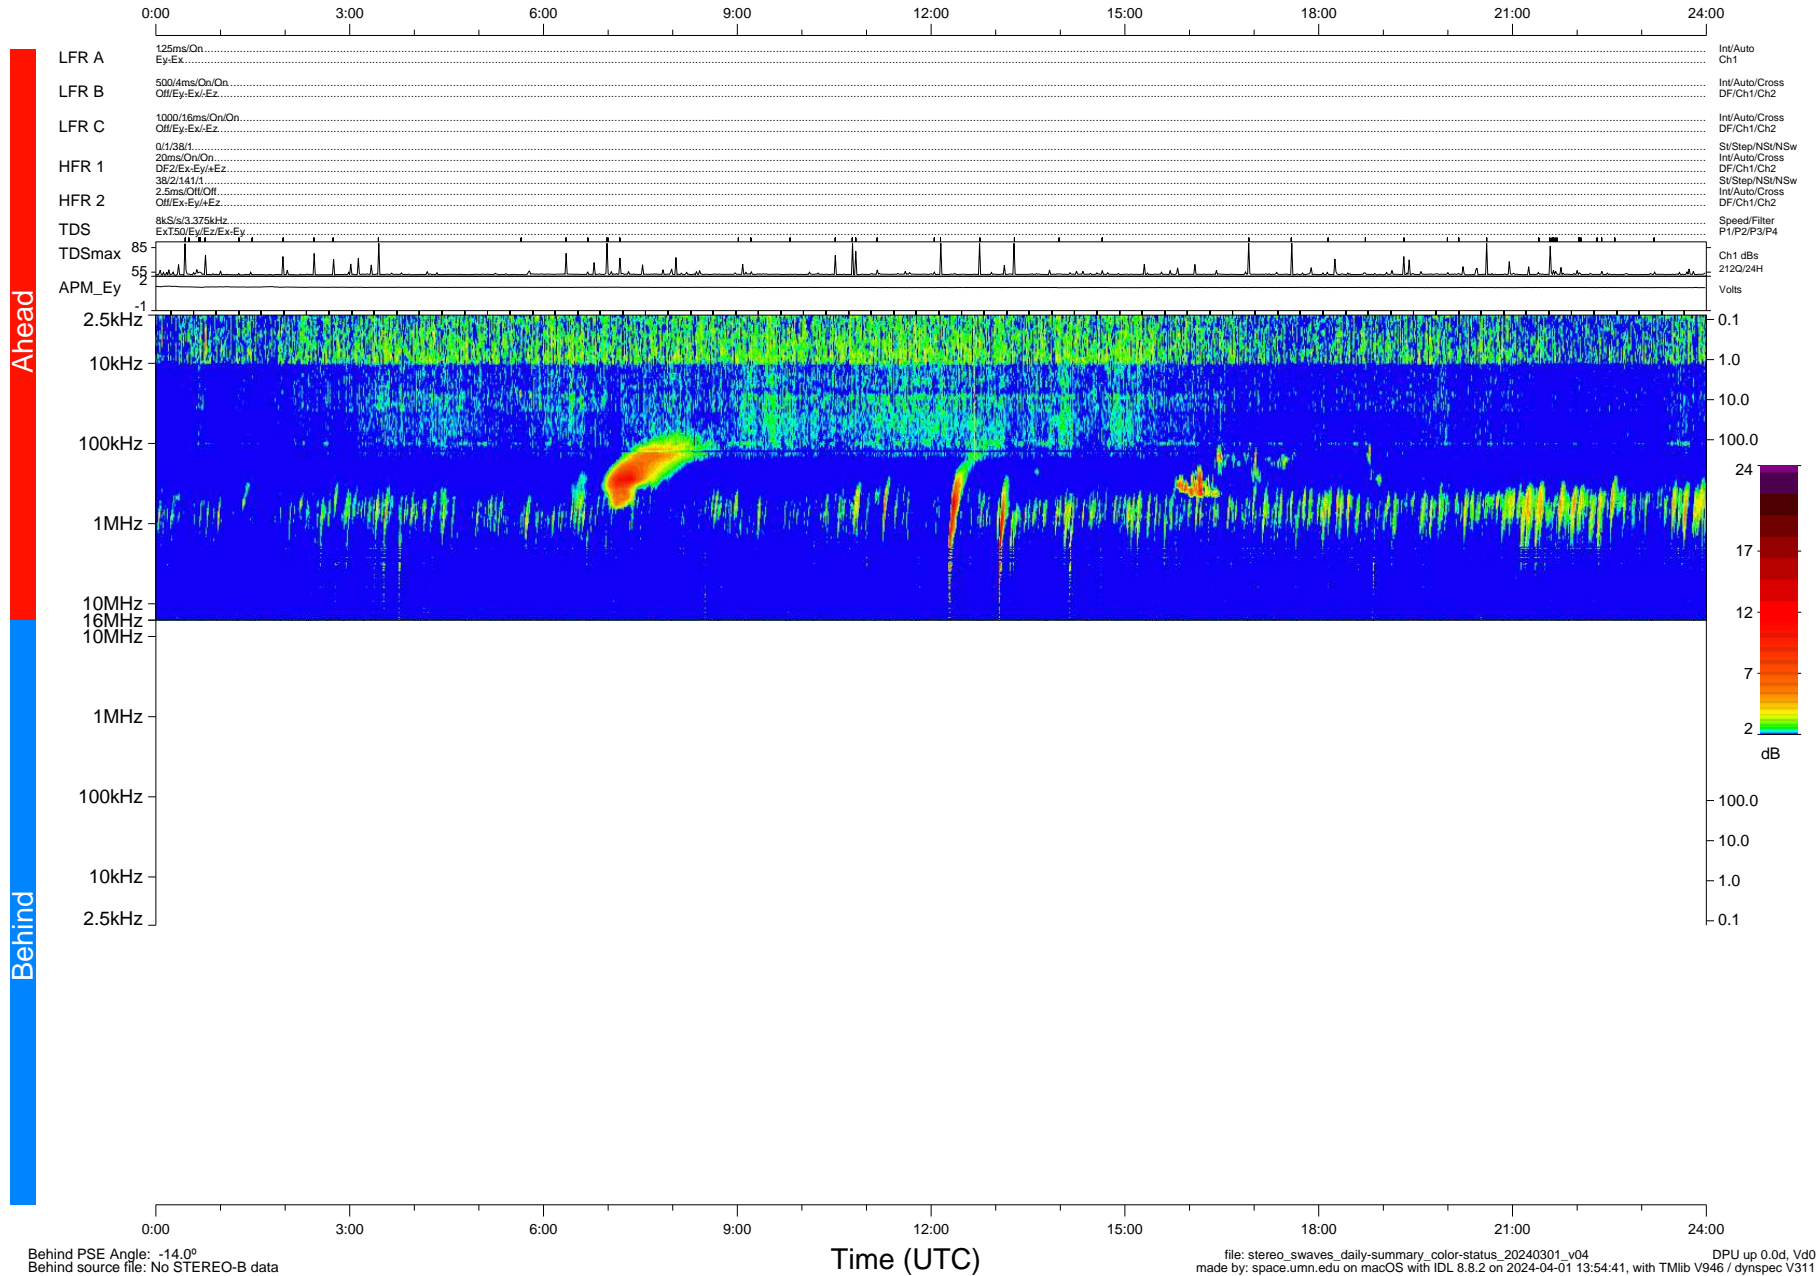

STEREO/WAVES Daily Summary - 01-Mar-2024 (DOY 061)

Ahead source file: swaves_ahead_2024_061_1_07.fin (Recovery: 100.0% HK, 83% PKts)
Ahead PSE Angle: 8.0°

DPU up 498.4d, V412d40

Behind PSE Angle: -14.0°
Behind source file: No STEREO-B data