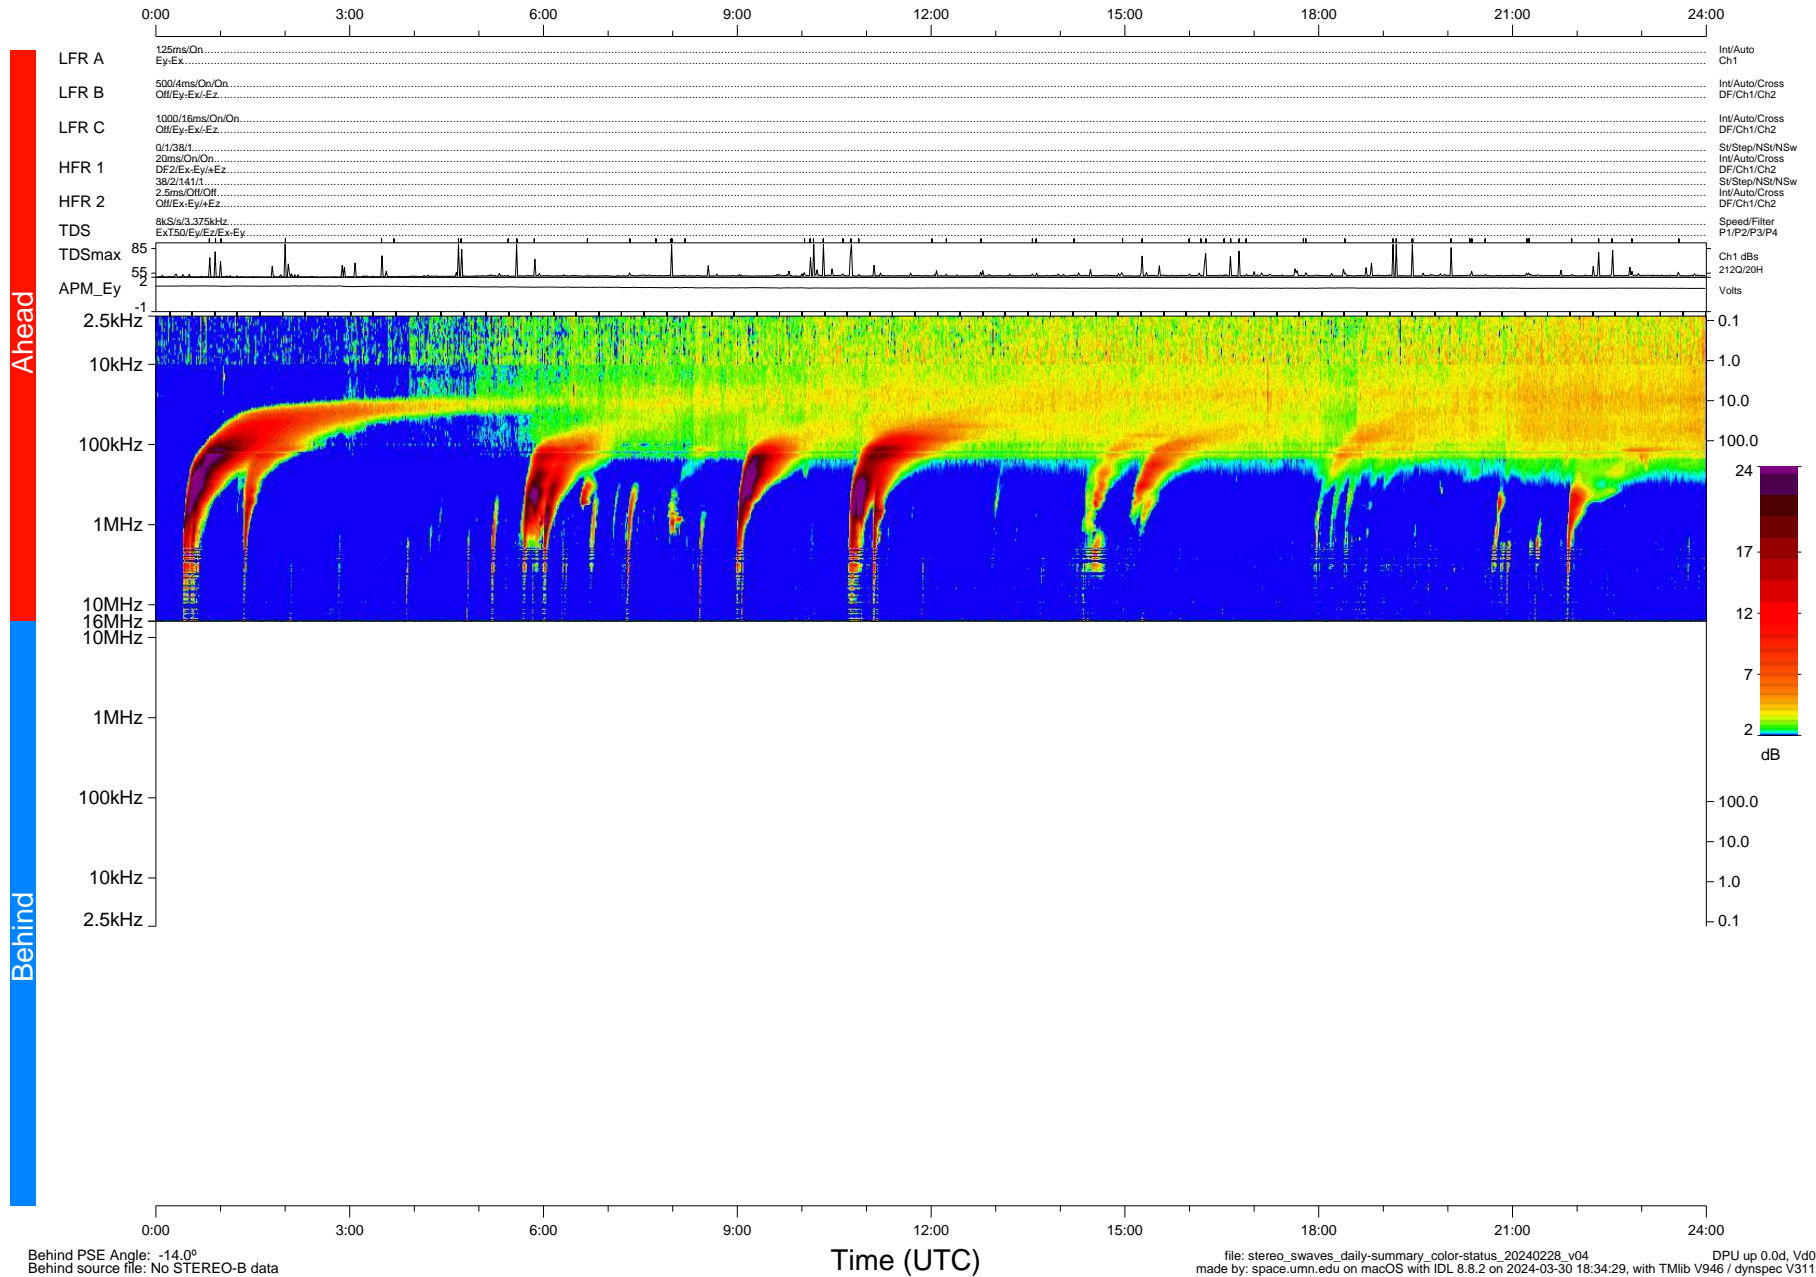

STEREO/WAVES Daily Summary - 28-Feb-2024 (DOY 059)

Ahead source file: swaves_ahead_2024_059_1_06.fin (Recovery: 100.0% HK, 83% Pkts)
 Ahead PSE Angle: 7.9°

DPU up 496.4d, V412d40

Behind PSE Angle: -14.0°
 Behind source file: No STEREO-B data

file: stereo_swaves_daily-summary_color-status_20240228_v04 DPU up 0.0d, Vd0
 made by: space.umn.edu on macOS with IDL 8.8.2 on 2024-03-30 18:34:29, with Tlib V946 / dynspec V311