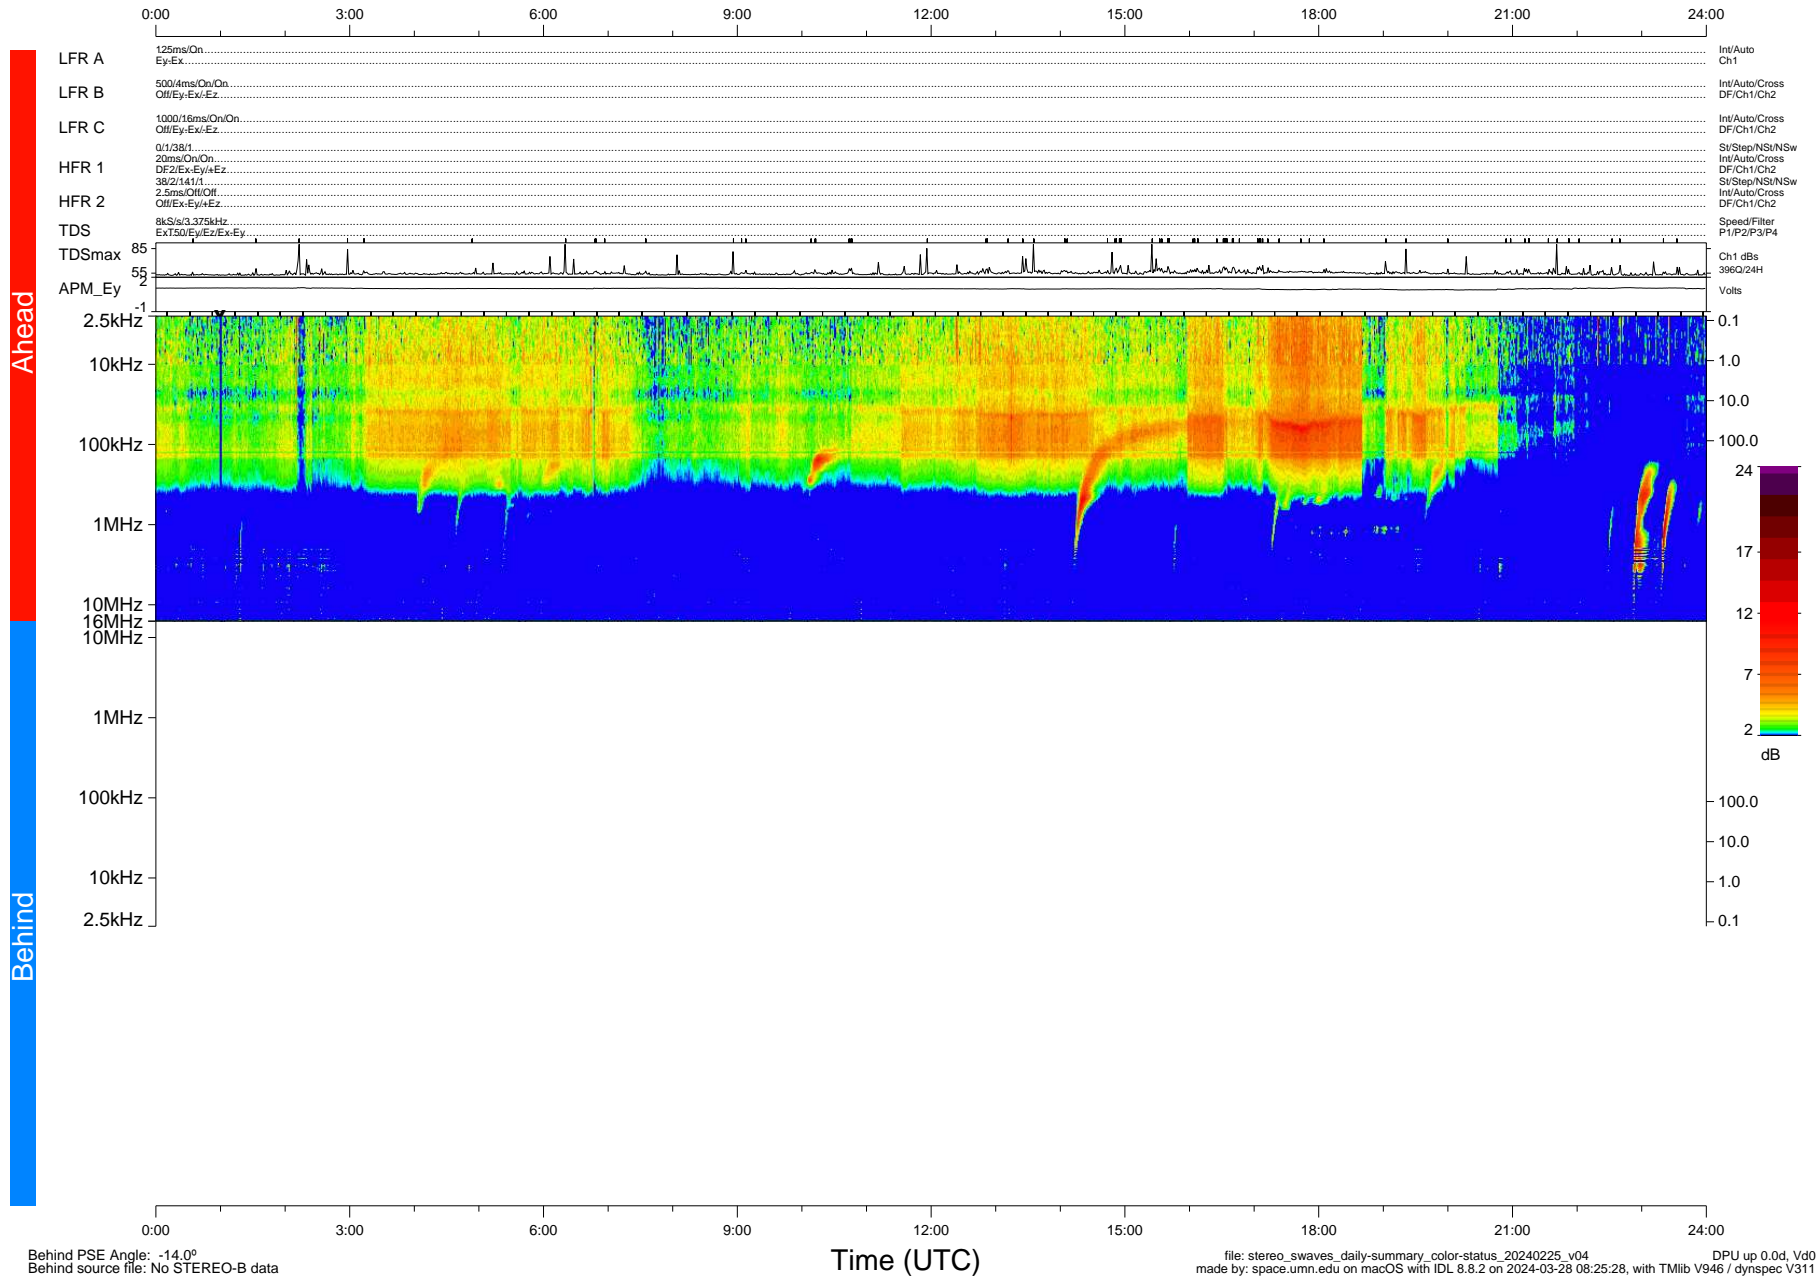

# STEREO/WAVES Daily Summary - 25-Feb-2024 (DOY 056)

Ahead source file: swaves\_ahead\_2024\_056\_1\_05.fin (Recovery: 100.0% HK, 111% Pkts)  
 Ahead PSE Angle: 7.8°

DPU up 493.4d, V412d40

Behind PSE Angle: -14.0°  
 Behind source file: No STEREO-B data

file: stereo\_swaves\_daily-summary\_color-status\_20240225\_v04 DPU up 0.0d, Vd0  
 made by: space.umn.edu on macOS with IDL 8.8.2 on 2024-03-28 08:25:28, with Tlib V946 / dynspec V311