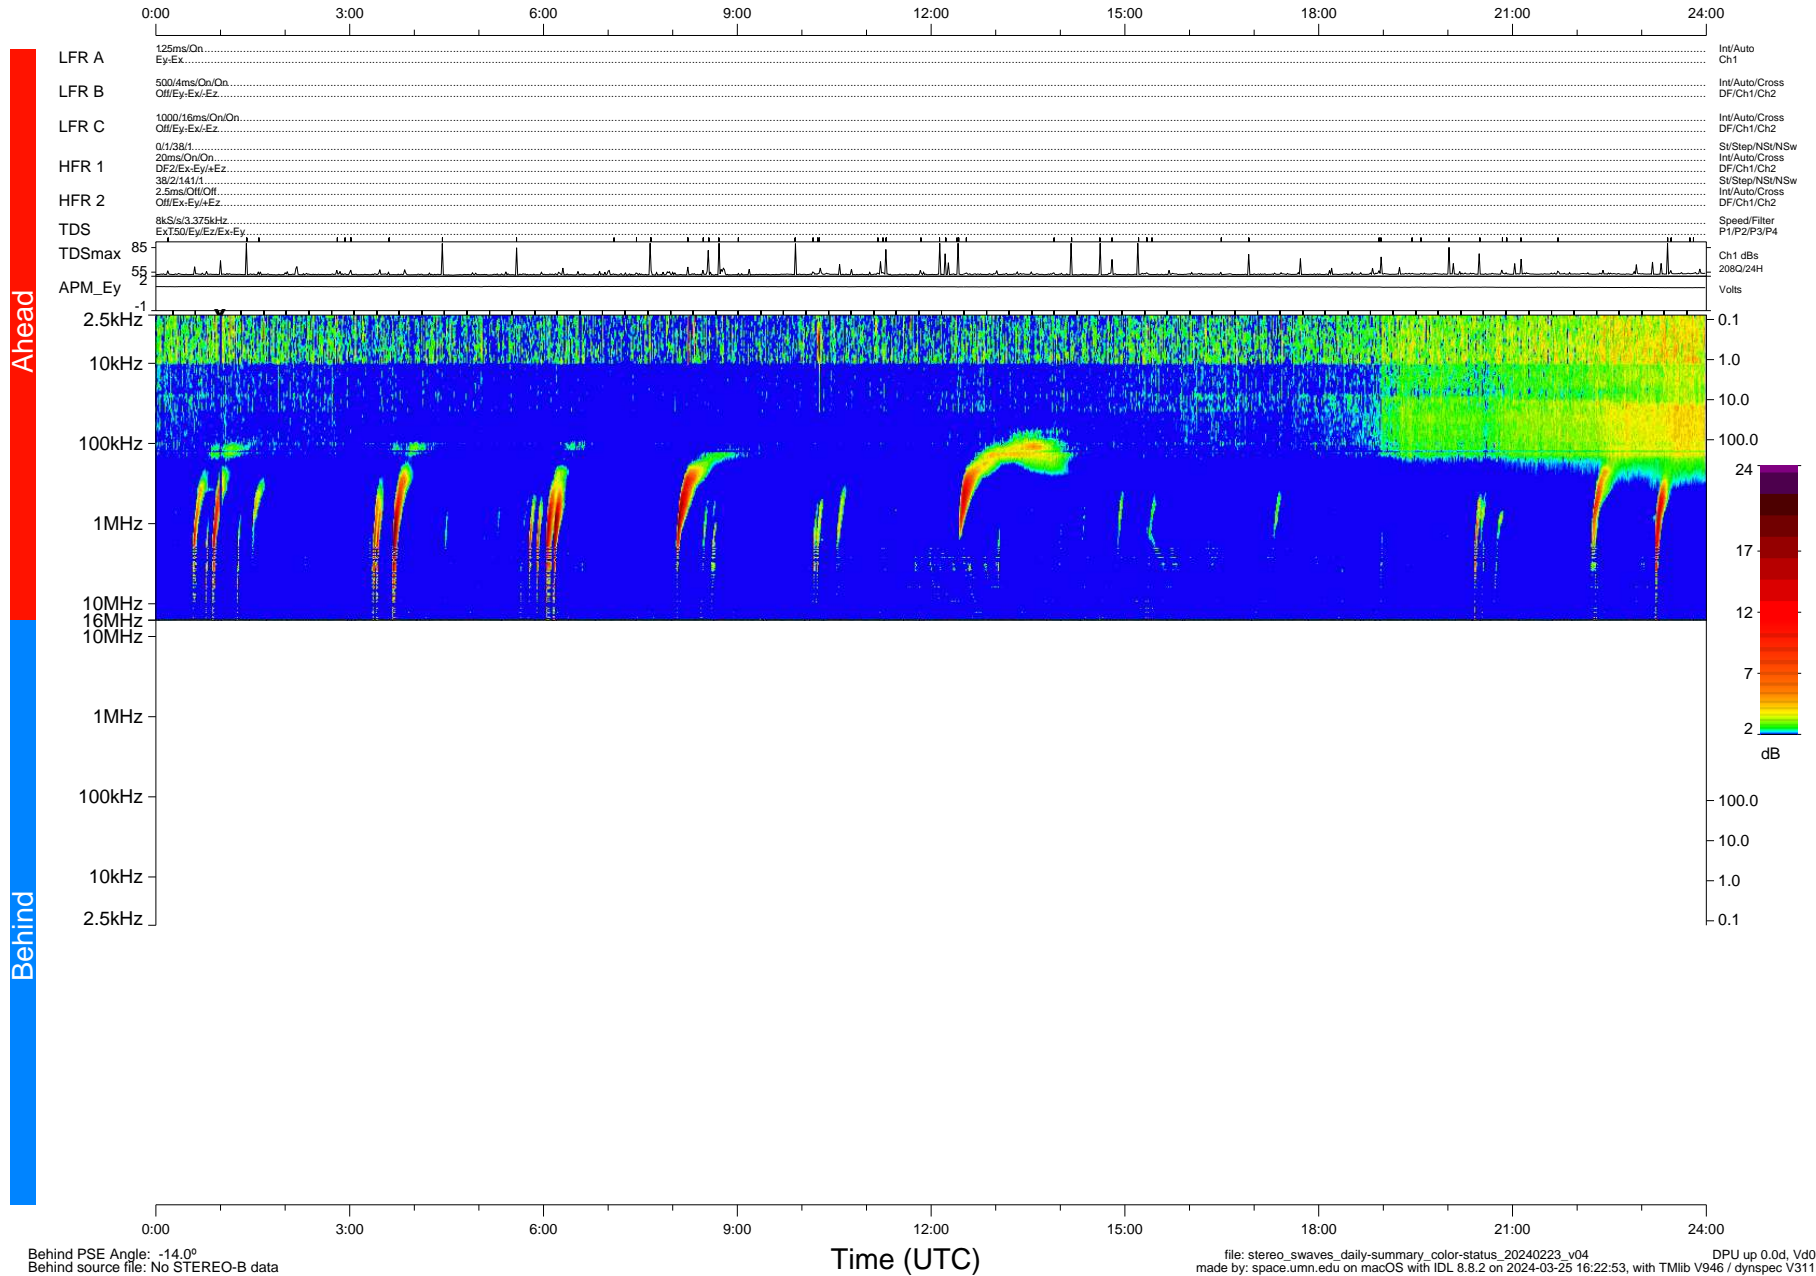

STEREO/WAVES Daily Summary - 23-Feb-2024 (DOY 054)

Ahead source file: swaves_ahead_2024_054_1_05.fin (Recovery: 100.0% HK, 83% PKts)
Ahead PSE Angle: 7.8°

DPU up 491.4d, V412d40

Behind PSE Angle: -14.0°
Behind source file: No STEREO-B data

Time (UTC)