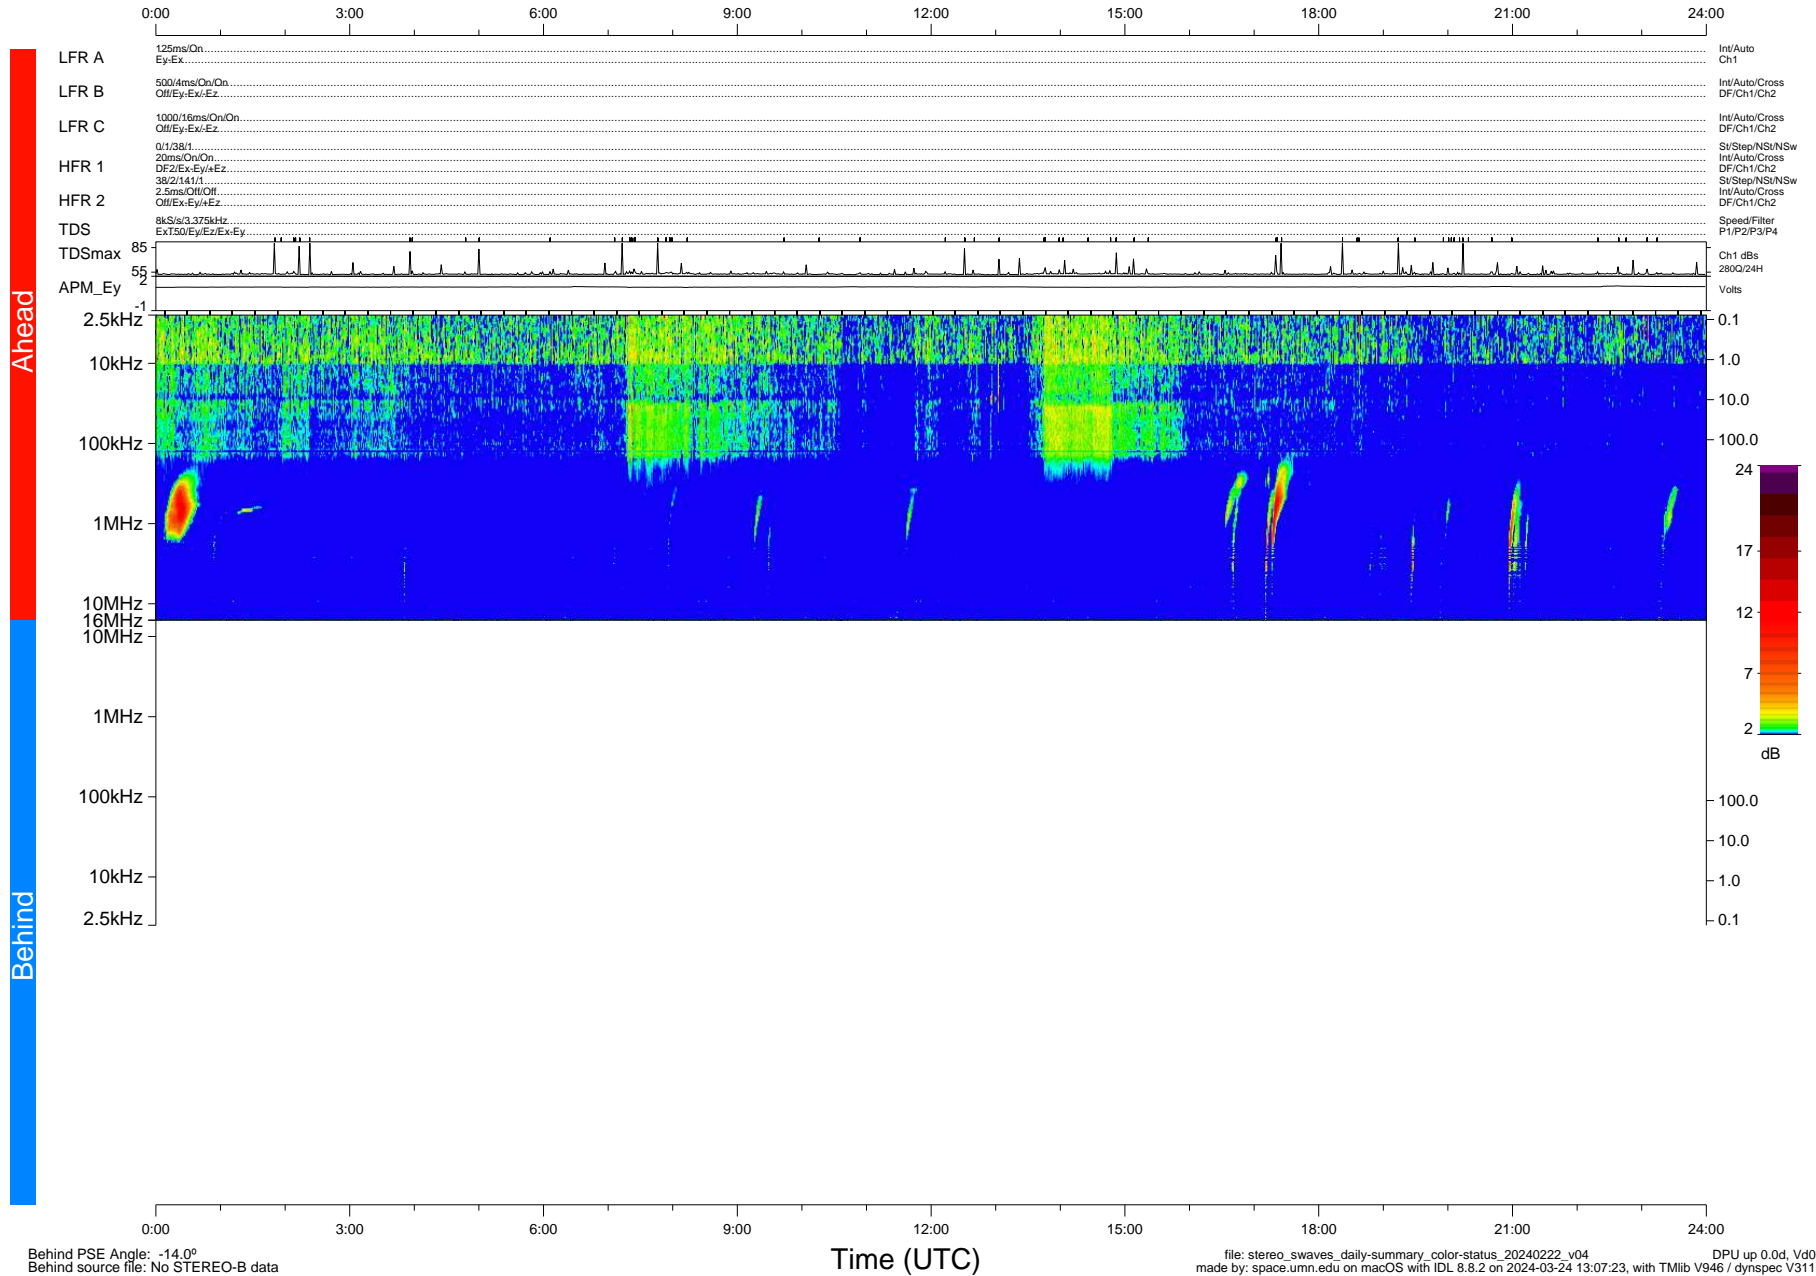

STEREO/WAVES Daily Summary - 22-Feb-2024 (DOY 053)

Ahead source file: swaves_ahead_2024_053_1_05.fin (Recovery: 100.0% HK, 93% Pkts)
Ahead PSE Angle: 7.7°

DPU up 490.4d, V412d40

Behind PSE Angle: -14.0°
Behind source file: No STEREO-B data