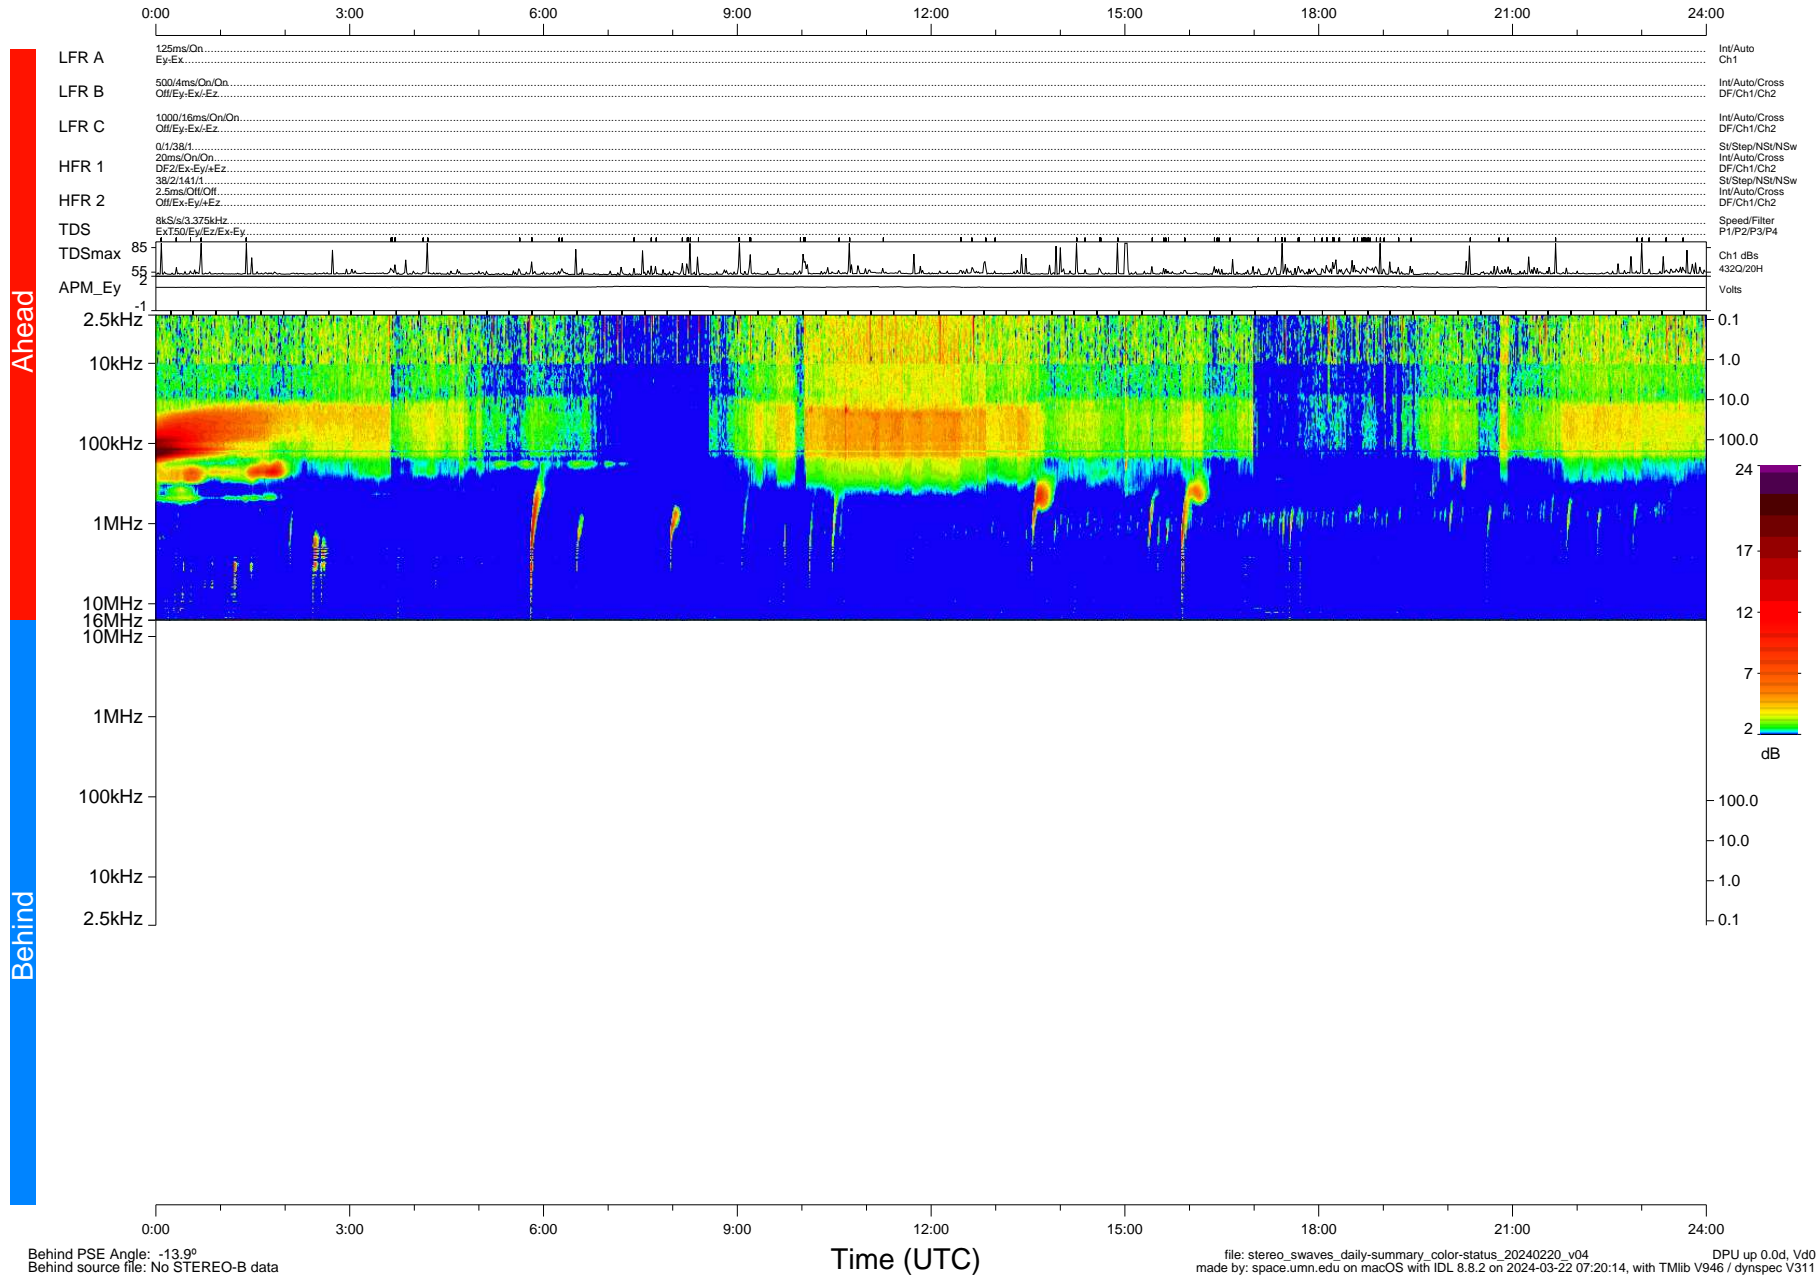

STEREO/WAVES Daily Summary - 20-Feb-2024 (DOY 051)

Ahead source file: swaves_ahead_2024_051_1_05.fin (Recovery: 100.0% HK, 115% Pkts)
Ahead PSE Angle: 7.7°

DPU up 488.4d, V412d40

Behind PSE Angle: -13.9°
Behind source file: No STEREO-B data

Time (UTC)