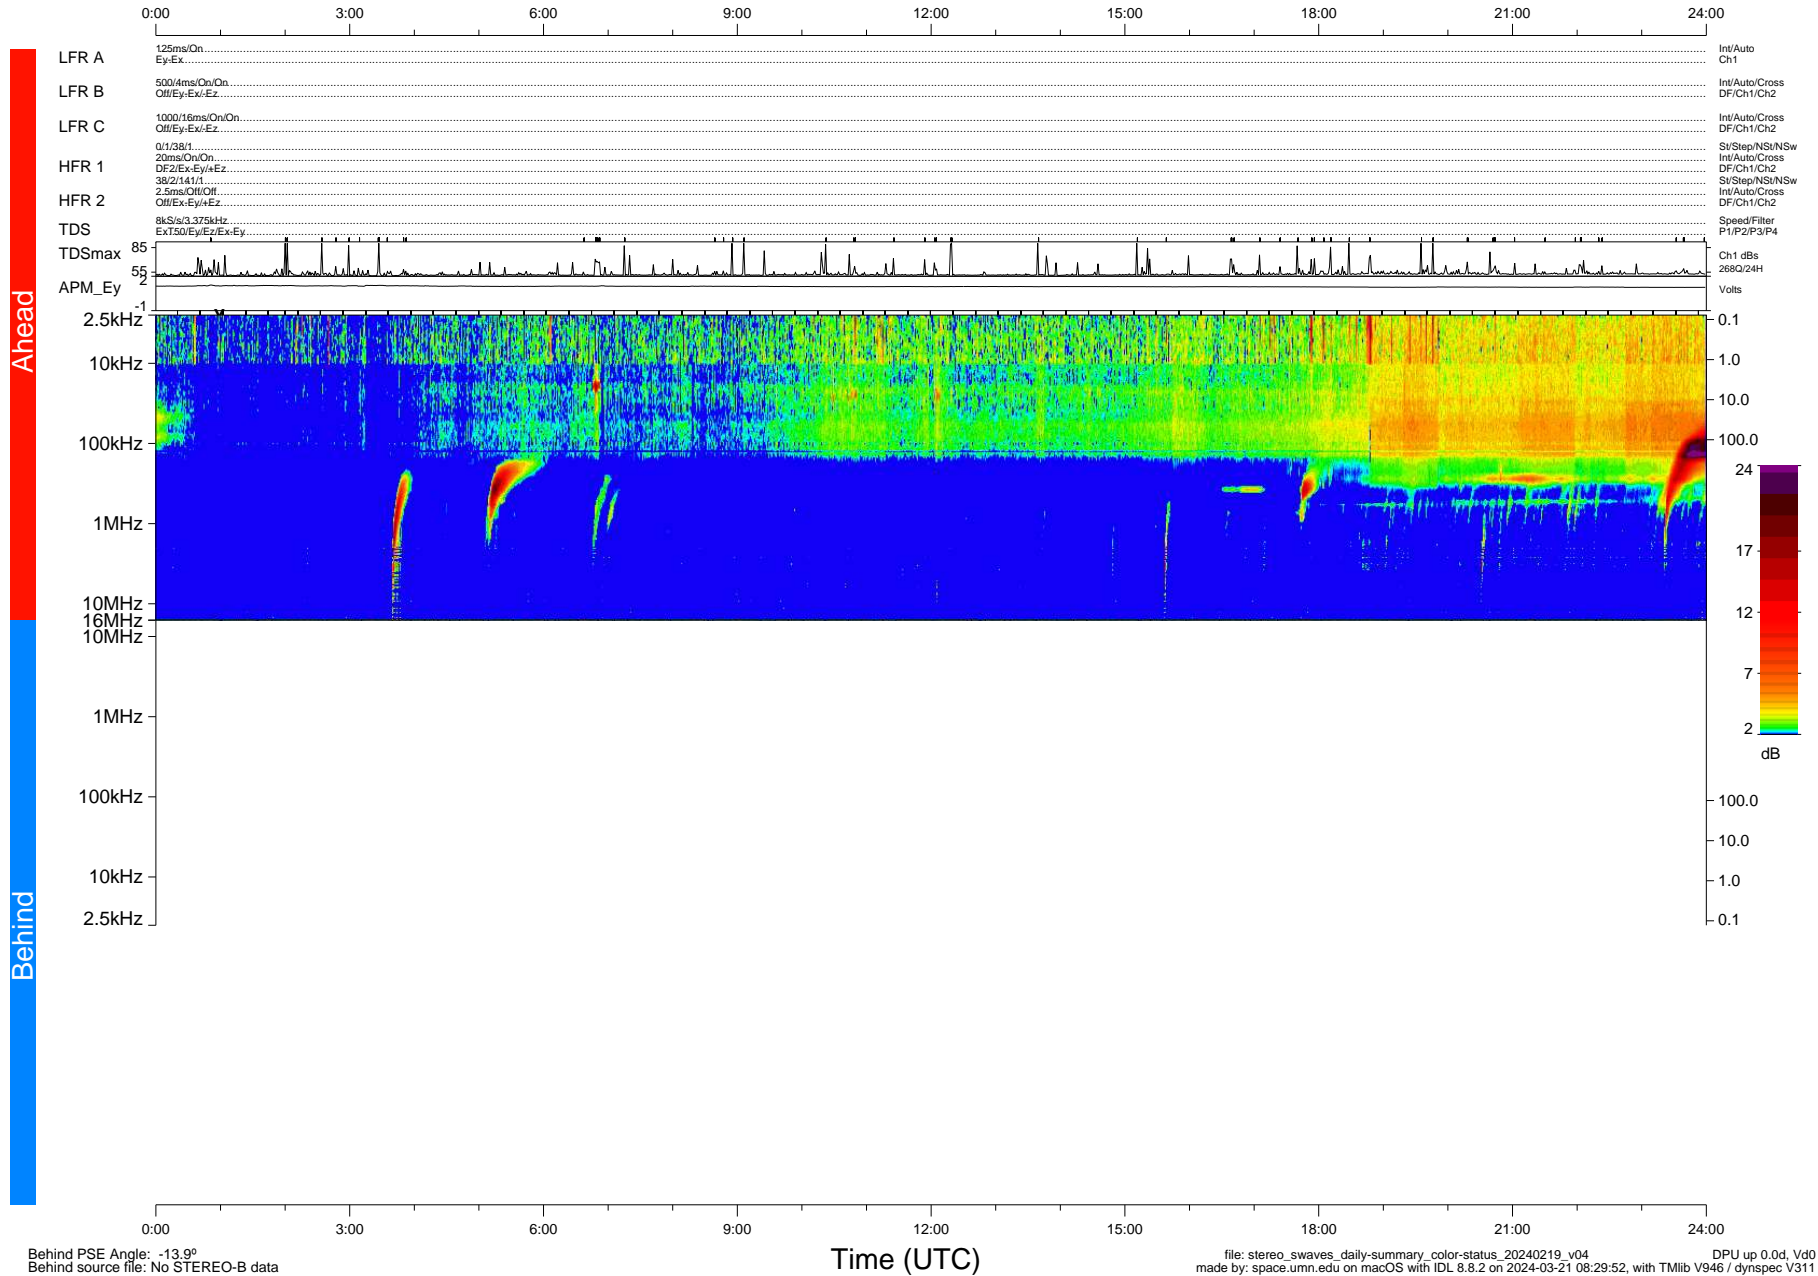

STEREO/WAVES Daily Summary - 19-Feb-2024 (DOY 050)

Ahead source file: swaves_ahead_2024_050_1_05.fin (Recovery: 100.0% HK, 91% PKts)
Ahead PSE Angle: 7.7°

DPU up 487.4d, V412d40

Behind PSE Angle: -13.9°
Behind source file: No STEREO-B data