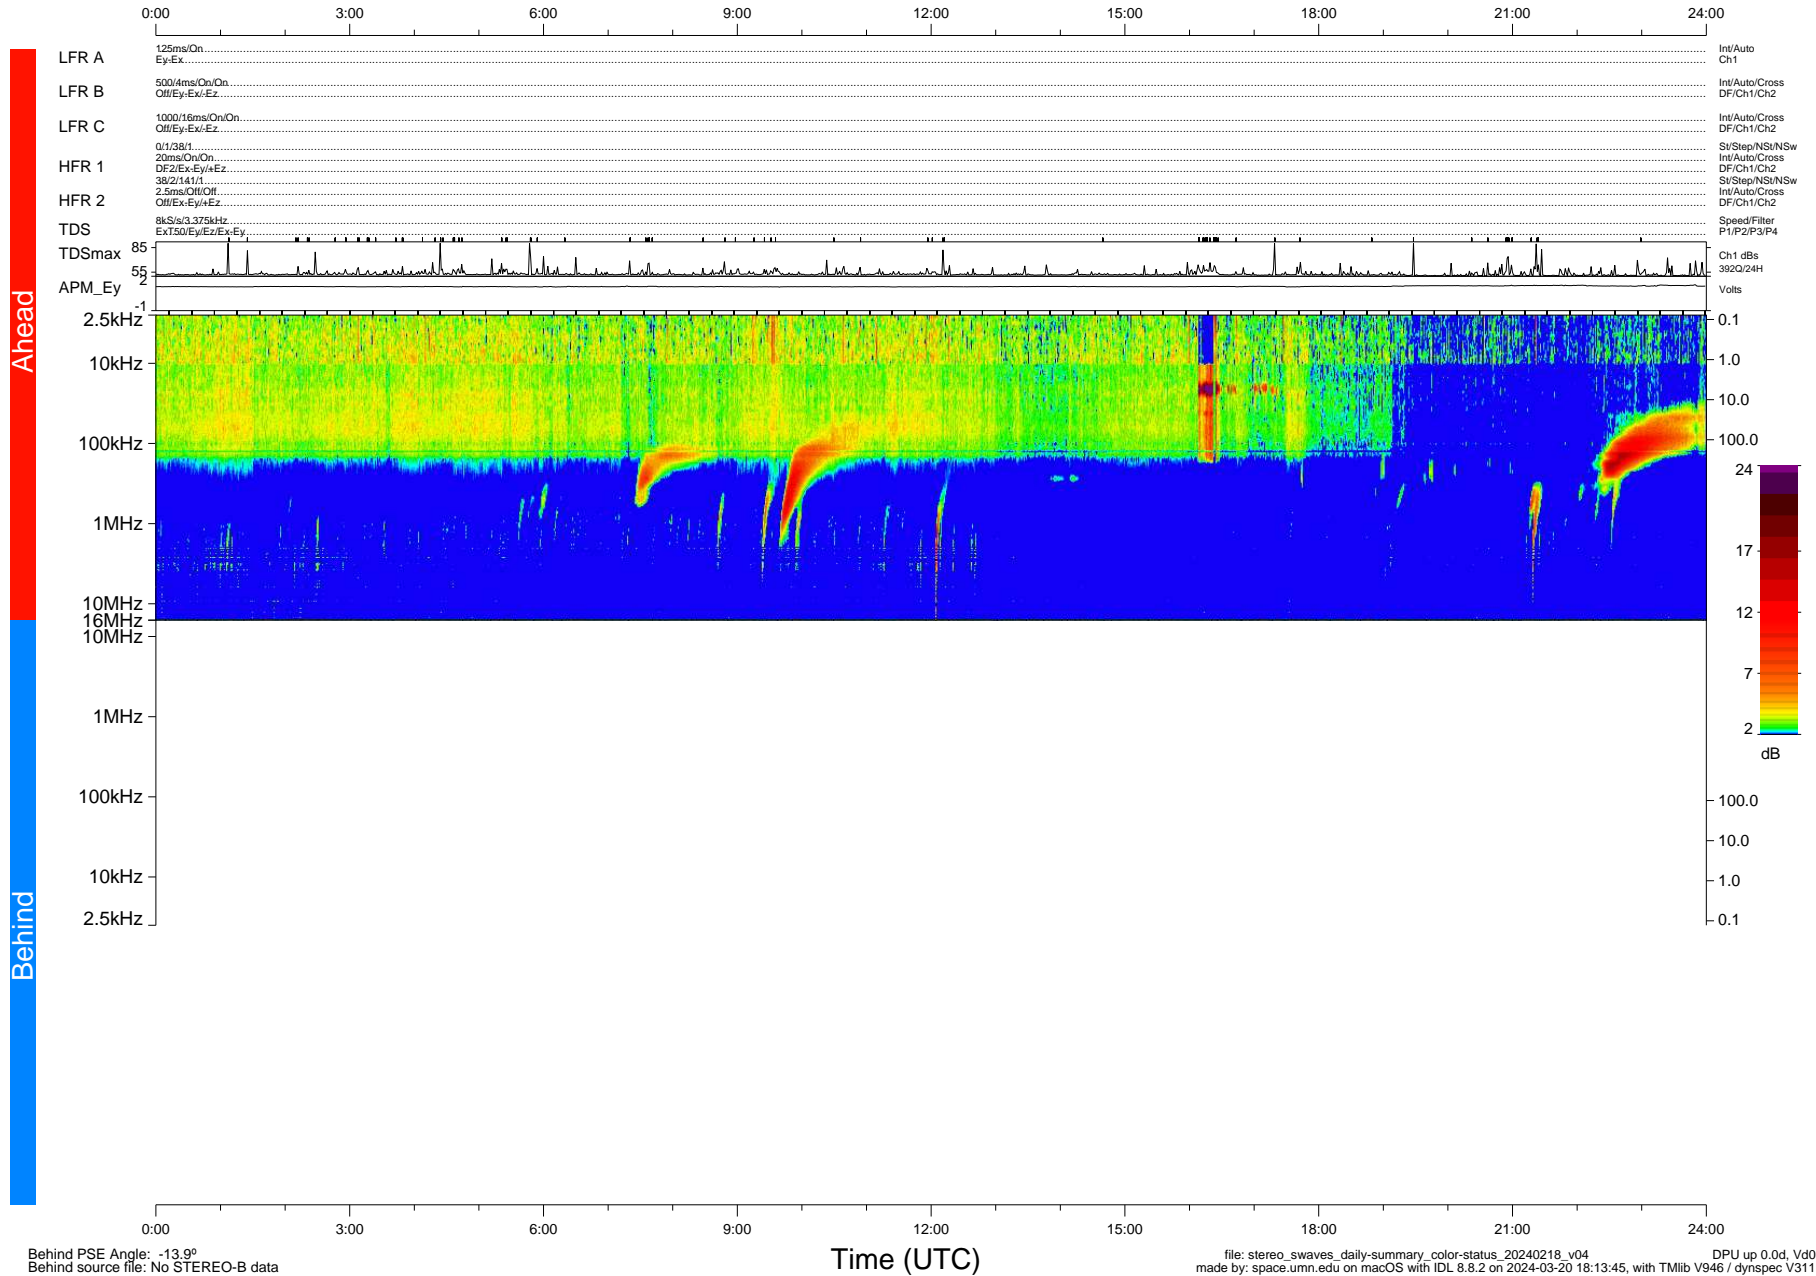

STEREO/WAVES Daily Summary - 18-Feb-2024 (DOY 049)

Ahead source file: swaves_ahead_2024_049_1_05.fin (Recovery: 100.0% HK, 110% Pkts)
Ahead PSE Angle: 7.7°

DPU up 486.4d, V412d40

Behind PSE Angle: -13.9°
Behind source file: No STEREO-B data