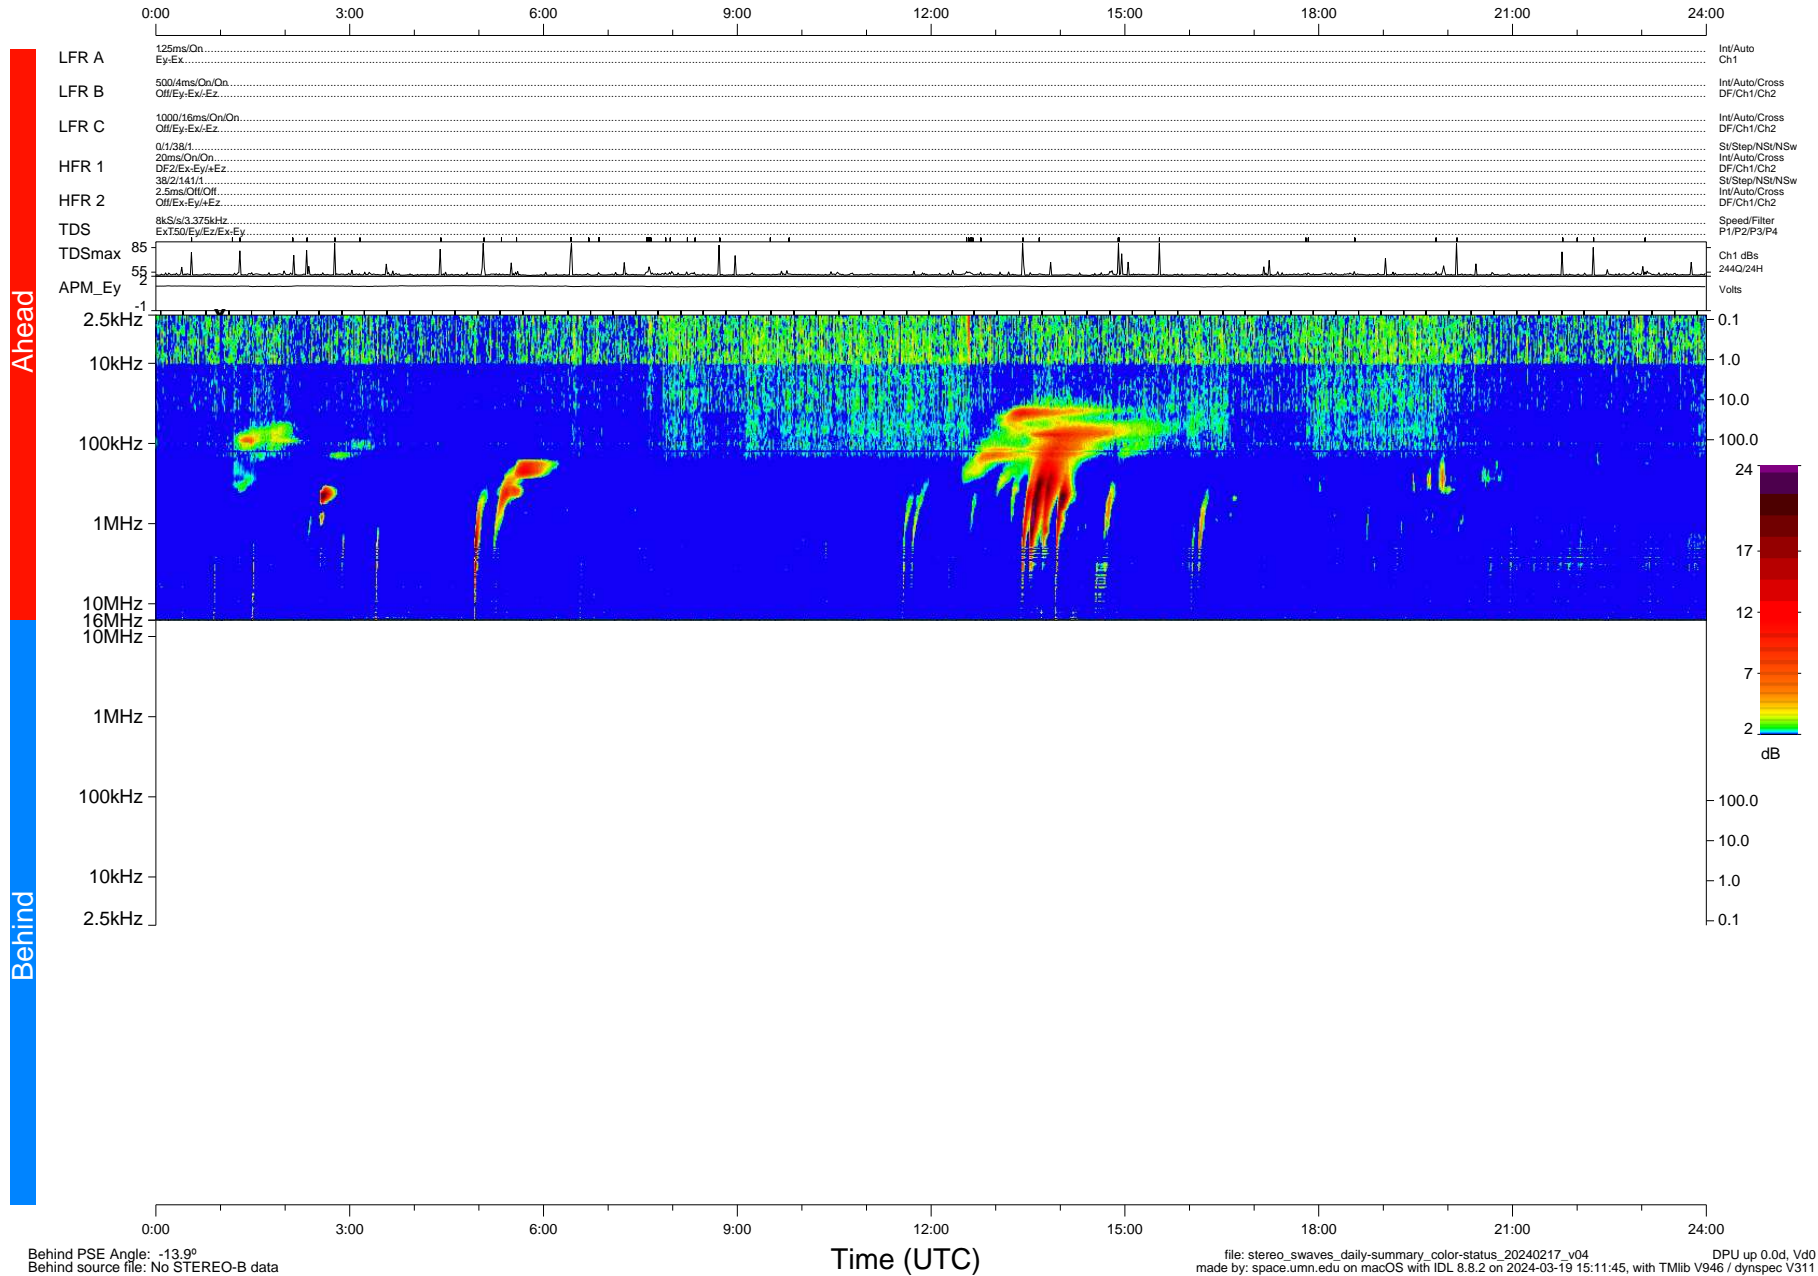

STEREO/WAVES Daily Summary - 17-Feb-2024 (DOY 048)

Ahead source file: swaves_ahead_2024_048_1_05.fin (Recovery: 100.0% HK, 88% Pkts)
 Ahead PSE Angle: 7.6°

DPU up 485.4d, V412d40

Behind PSE Angle: -13.9°
 Behind source file: No STEREO-B data

file: stereo_swaves_daily-summary_color-status_20240217_v04
 made by: space.umn.edu on macOS with IDL 8.8.2 on 2024-03-19 15:11:45, with Tlib V946 / dynspec V311
 DPU up 0.0d, Vd0