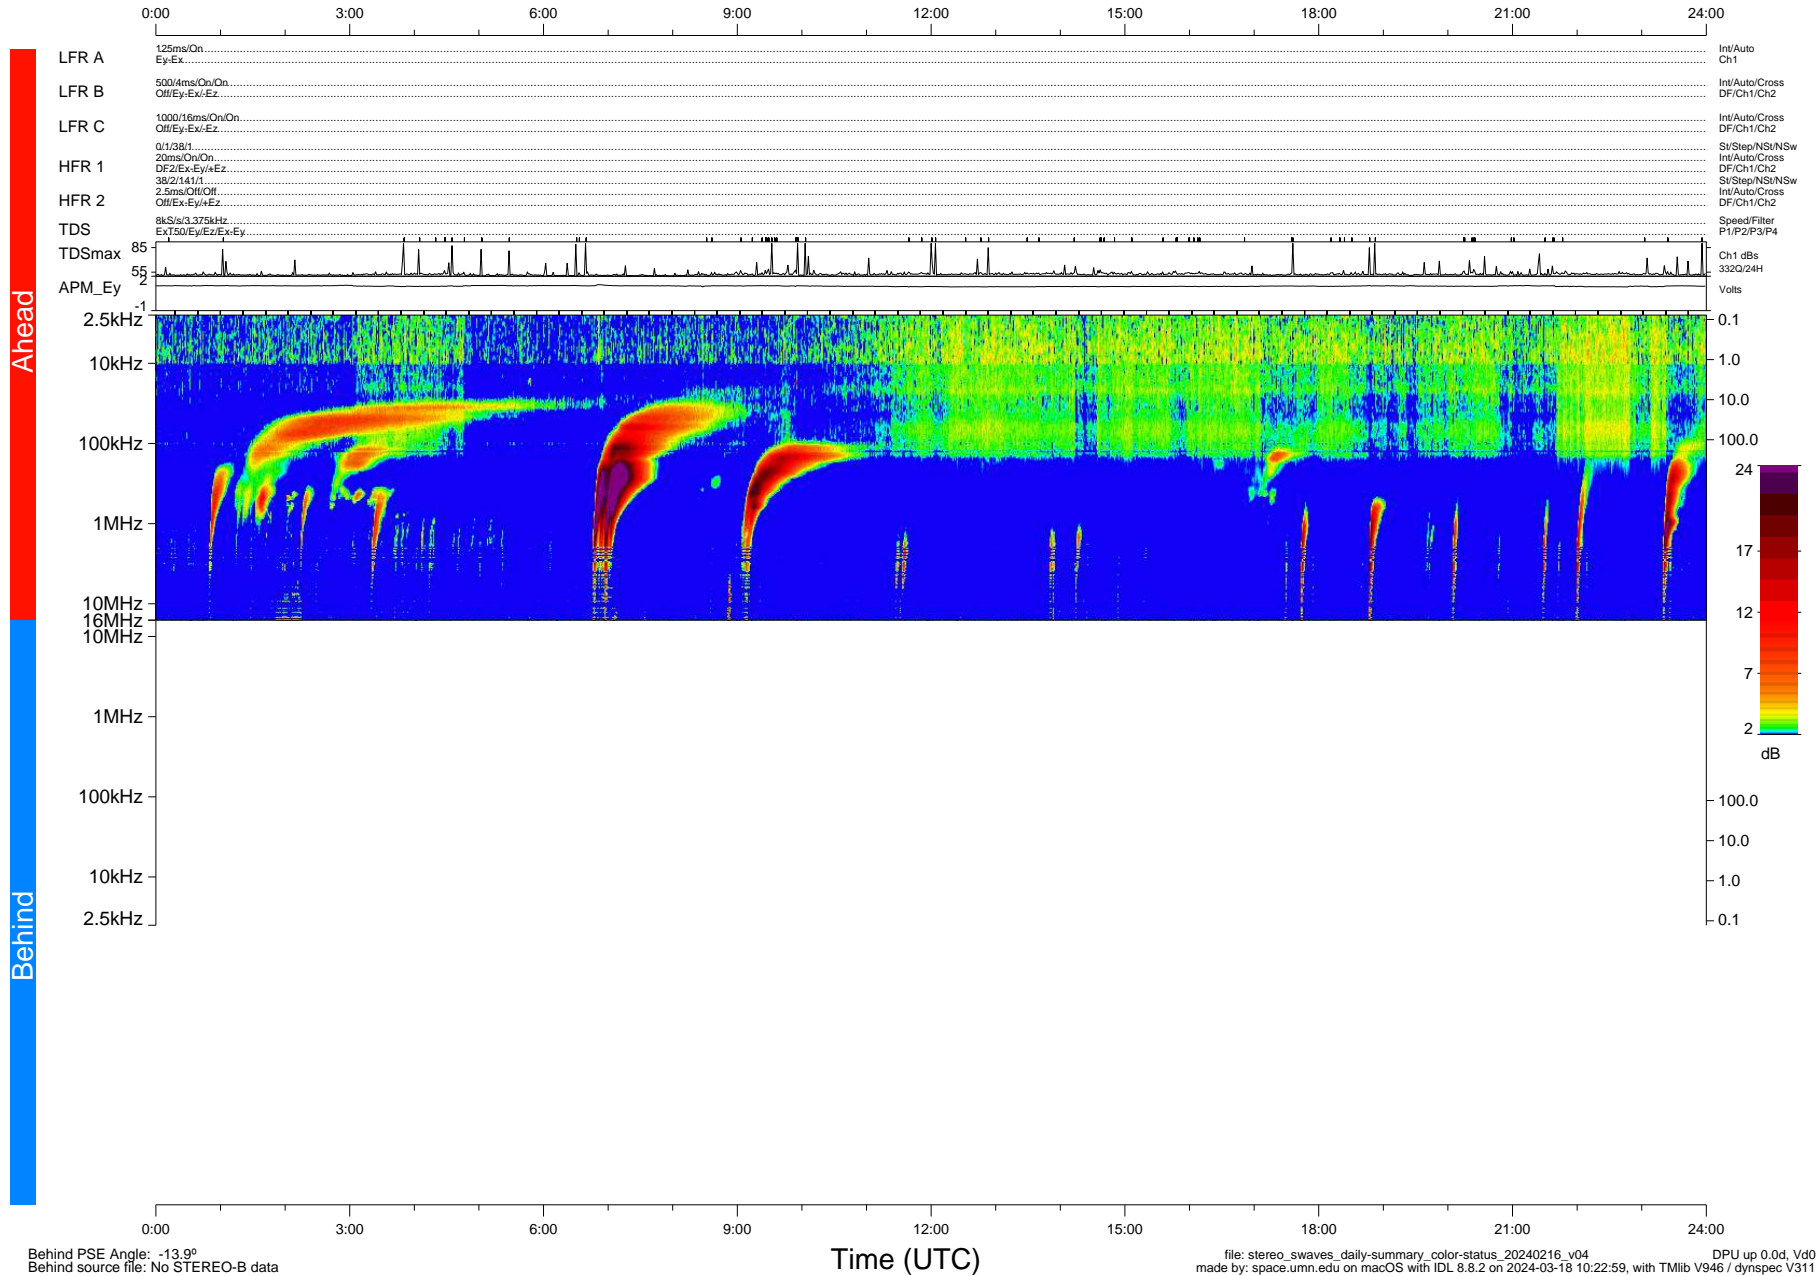

STEREO/WAVES Daily Summary - 16-Feb-2024 (DOY 047)

Ahead source file: swaves_ahead_2024_047_1_05.fin (Recovery: 100.0% HK, 101% Pkts)
Ahead PSE Angle: 7.6°

DPU up 484.4d, V412d40

Behind PSE Angle: -13.9°
Behind source file: No STEREO-B data

Time (UTC)