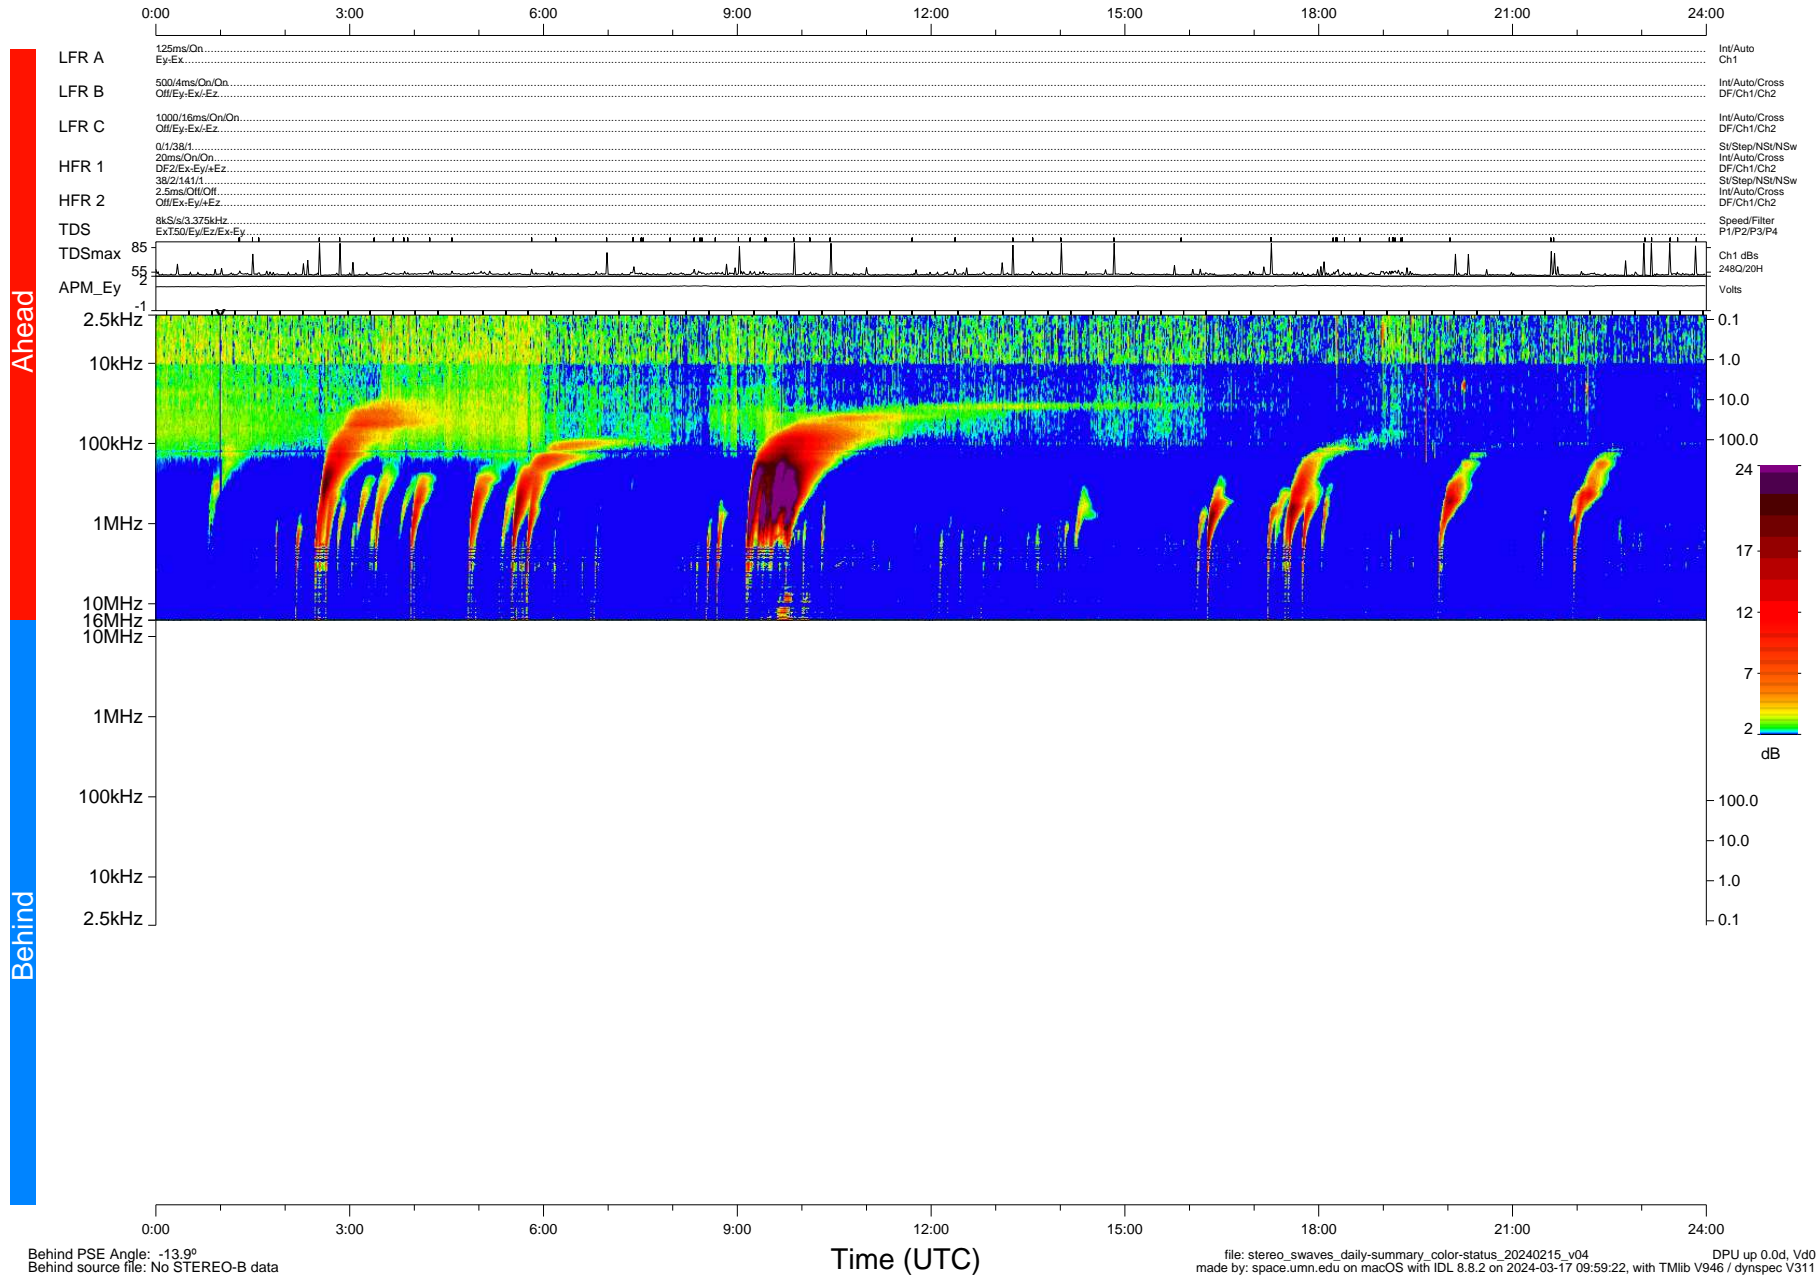

STEREO/WAVES Daily Summary - 15-Feb-2024 (DOY 046)

Ahead source file: swaves_ahead_2024_046_1_05.fin (Recovery: 100.1% HK, 88% Pkts)
Ahead PSE Angle: 7.6°

DPU up 483.4d, V412d40

Behind PSE Angle: -13.9°
Behind source file: No STEREO-B data

Time (UTC)