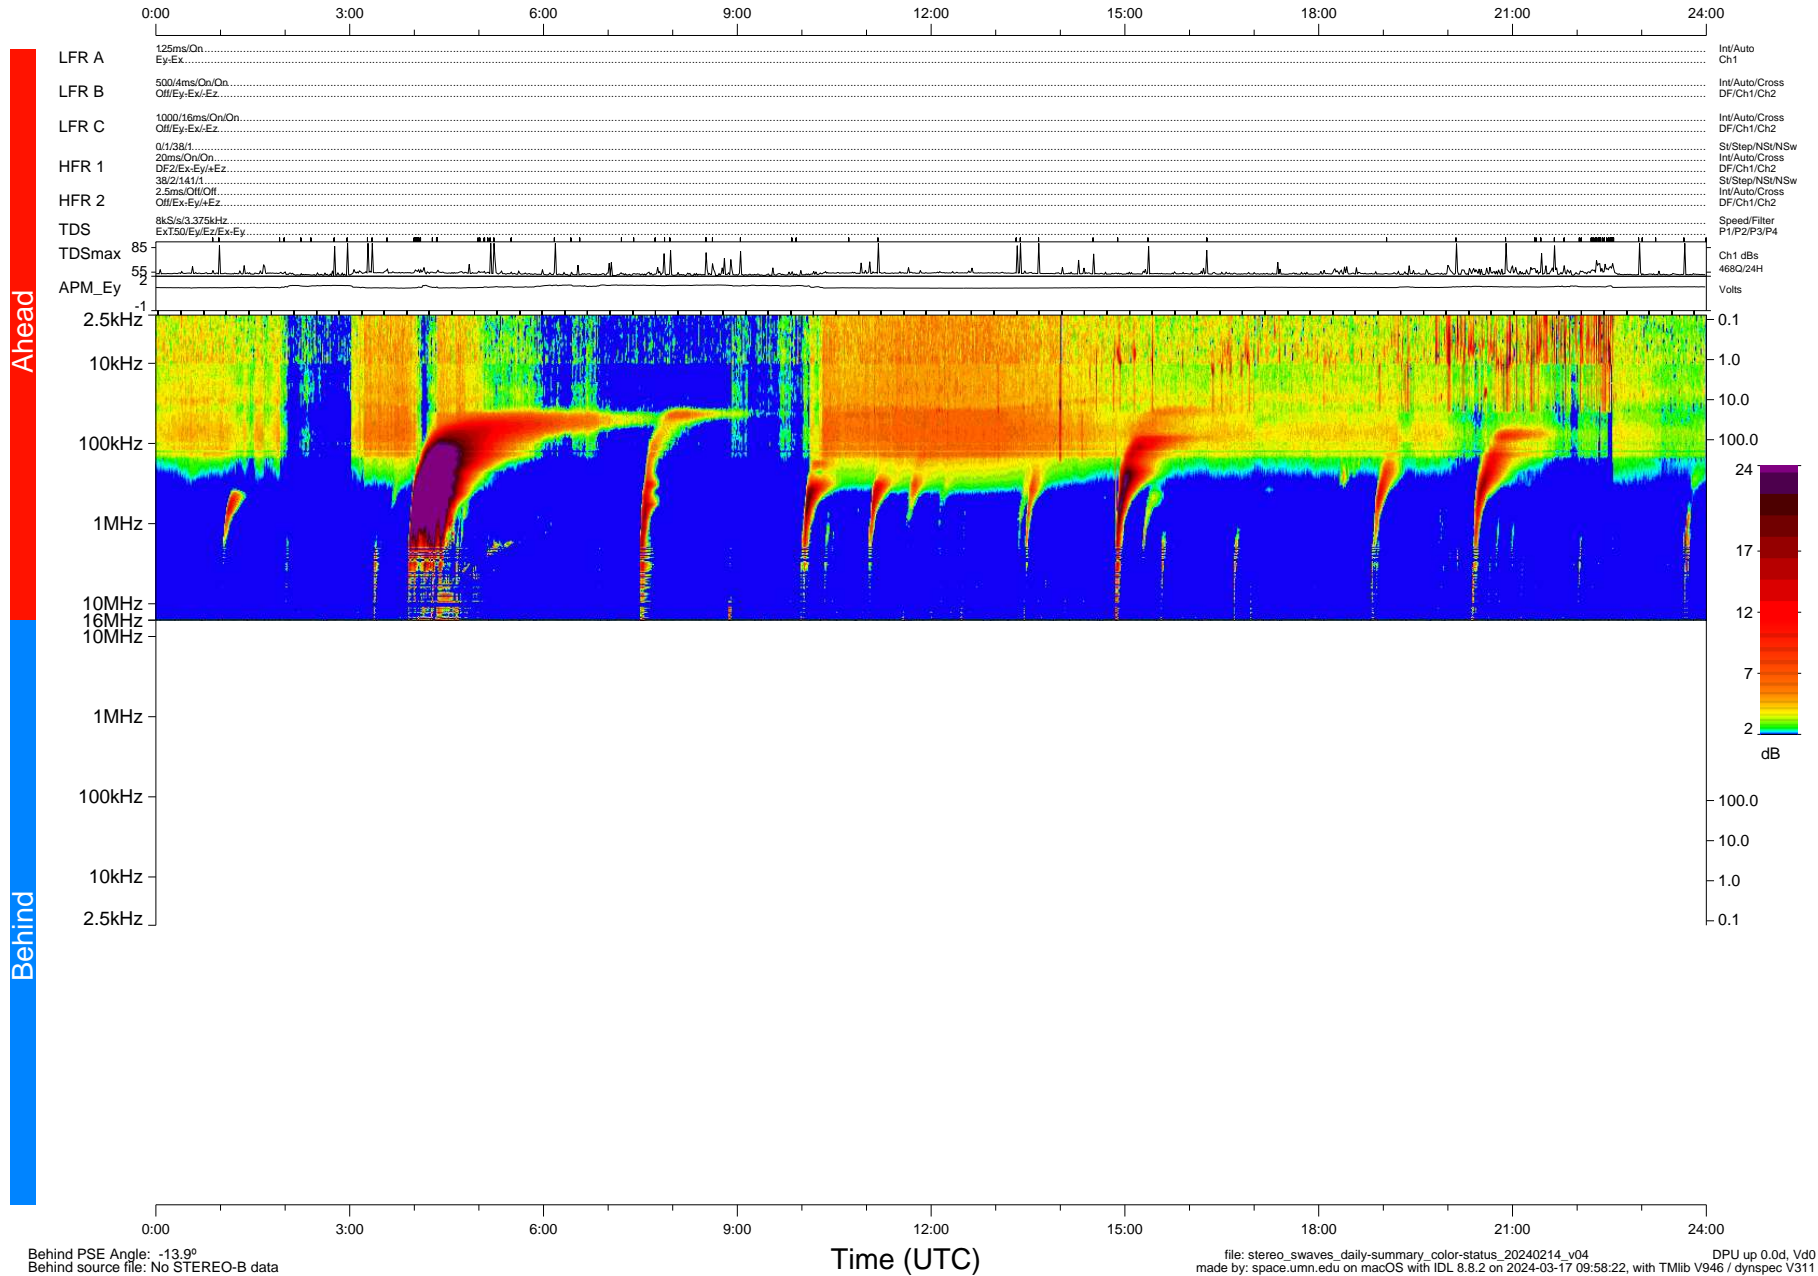

STEREO/WAVES Daily Summary - 14-Feb-2024 (DOY 045)

Ahead source file: swaves_ahead_2024_045_1_05.fin (Recovery: 100.0% HK, 121% Pkts)
 Ahead PSE Angle: 7.5°

DPU up 482.4d, V412d40

Behind PSE Angle: -13.9°
 Behind source file: No STEREO-B data

file: stereo_swaves_daily-summary_color-status_20240214_v04
 made by: space.umn.edu on macOS with IDL 8.8.2 on 2024-03-17 09:58:22, with Tlib V946 / dynspec V311
 DPU up 0.0d, Vd0