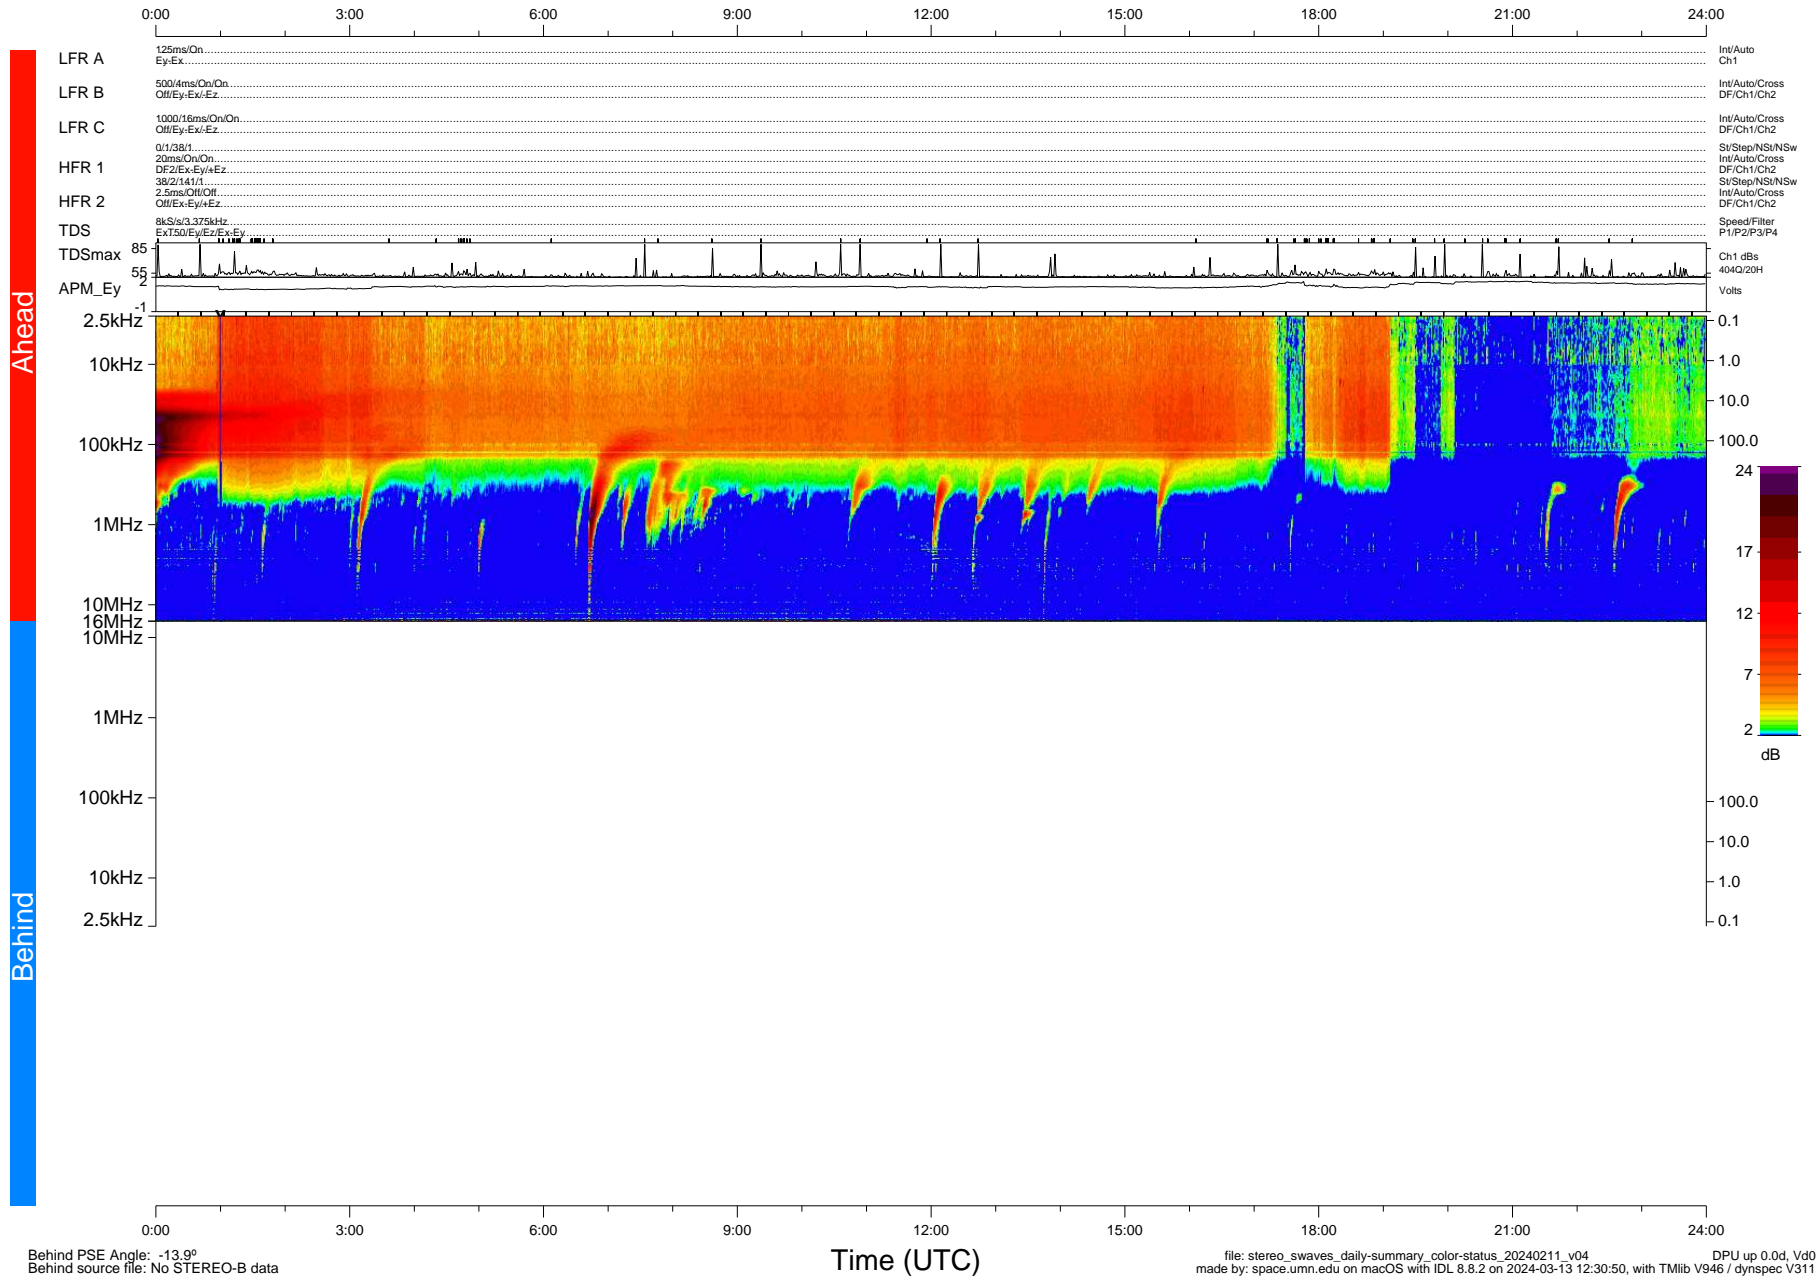

STEREO/WAVES Daily Summary - 11-Feb-2024 (DOY 042)

Ahead source file: swaves_ahead_2024_042_1_05.fin (Recovery: 100.0% HK, 111% Pkts)
 Ahead PSE Angle: 7.4°

DPU up 479.4d, V412d40

Behind PSE Angle: -13.9°
 Behind source file: No STEREO-B data

Time (UTC)

file: stereo_swaves_daily-summary_color-status_20240211_v04 DPU up 0.0d, Vd0
 made by: space.umn.edu on macOS with IDL 8.8.2 on 2024-03-13 12:30:50, with Tlib V946 / dynspec V311