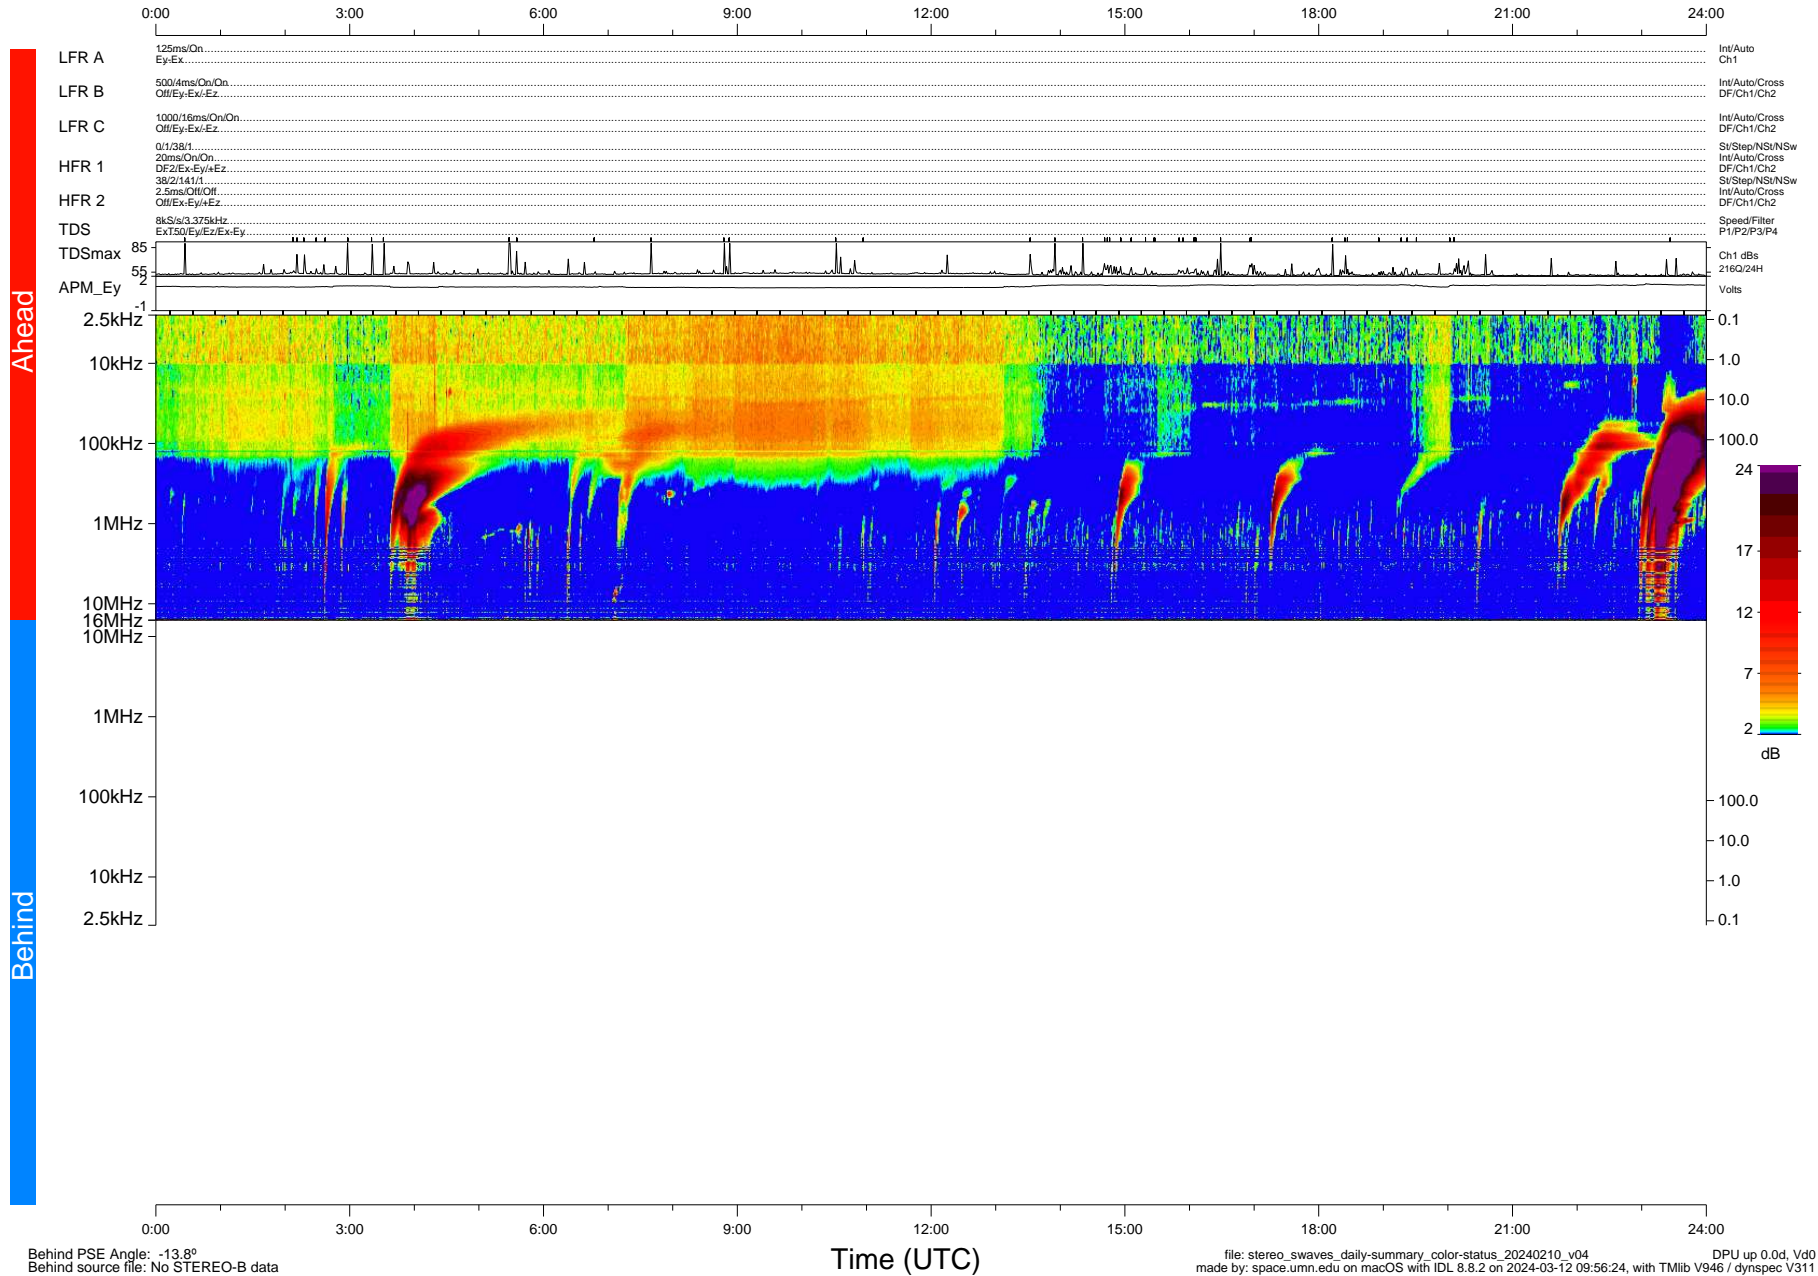

STEREO/WAVES Daily Summary - 10-Feb-2024 (DOY 041)

Ahead source file: swaves_ahead_2024_041_1_05.fin (Recovery: 100.0% HK, 84% Pkts)
Ahead PSE Angle: 7.5°

DPU up 478.4d, V412d40

Behind PSE Angle: -13.8°
Behind source file: No STEREO-B data

Time (UTC)