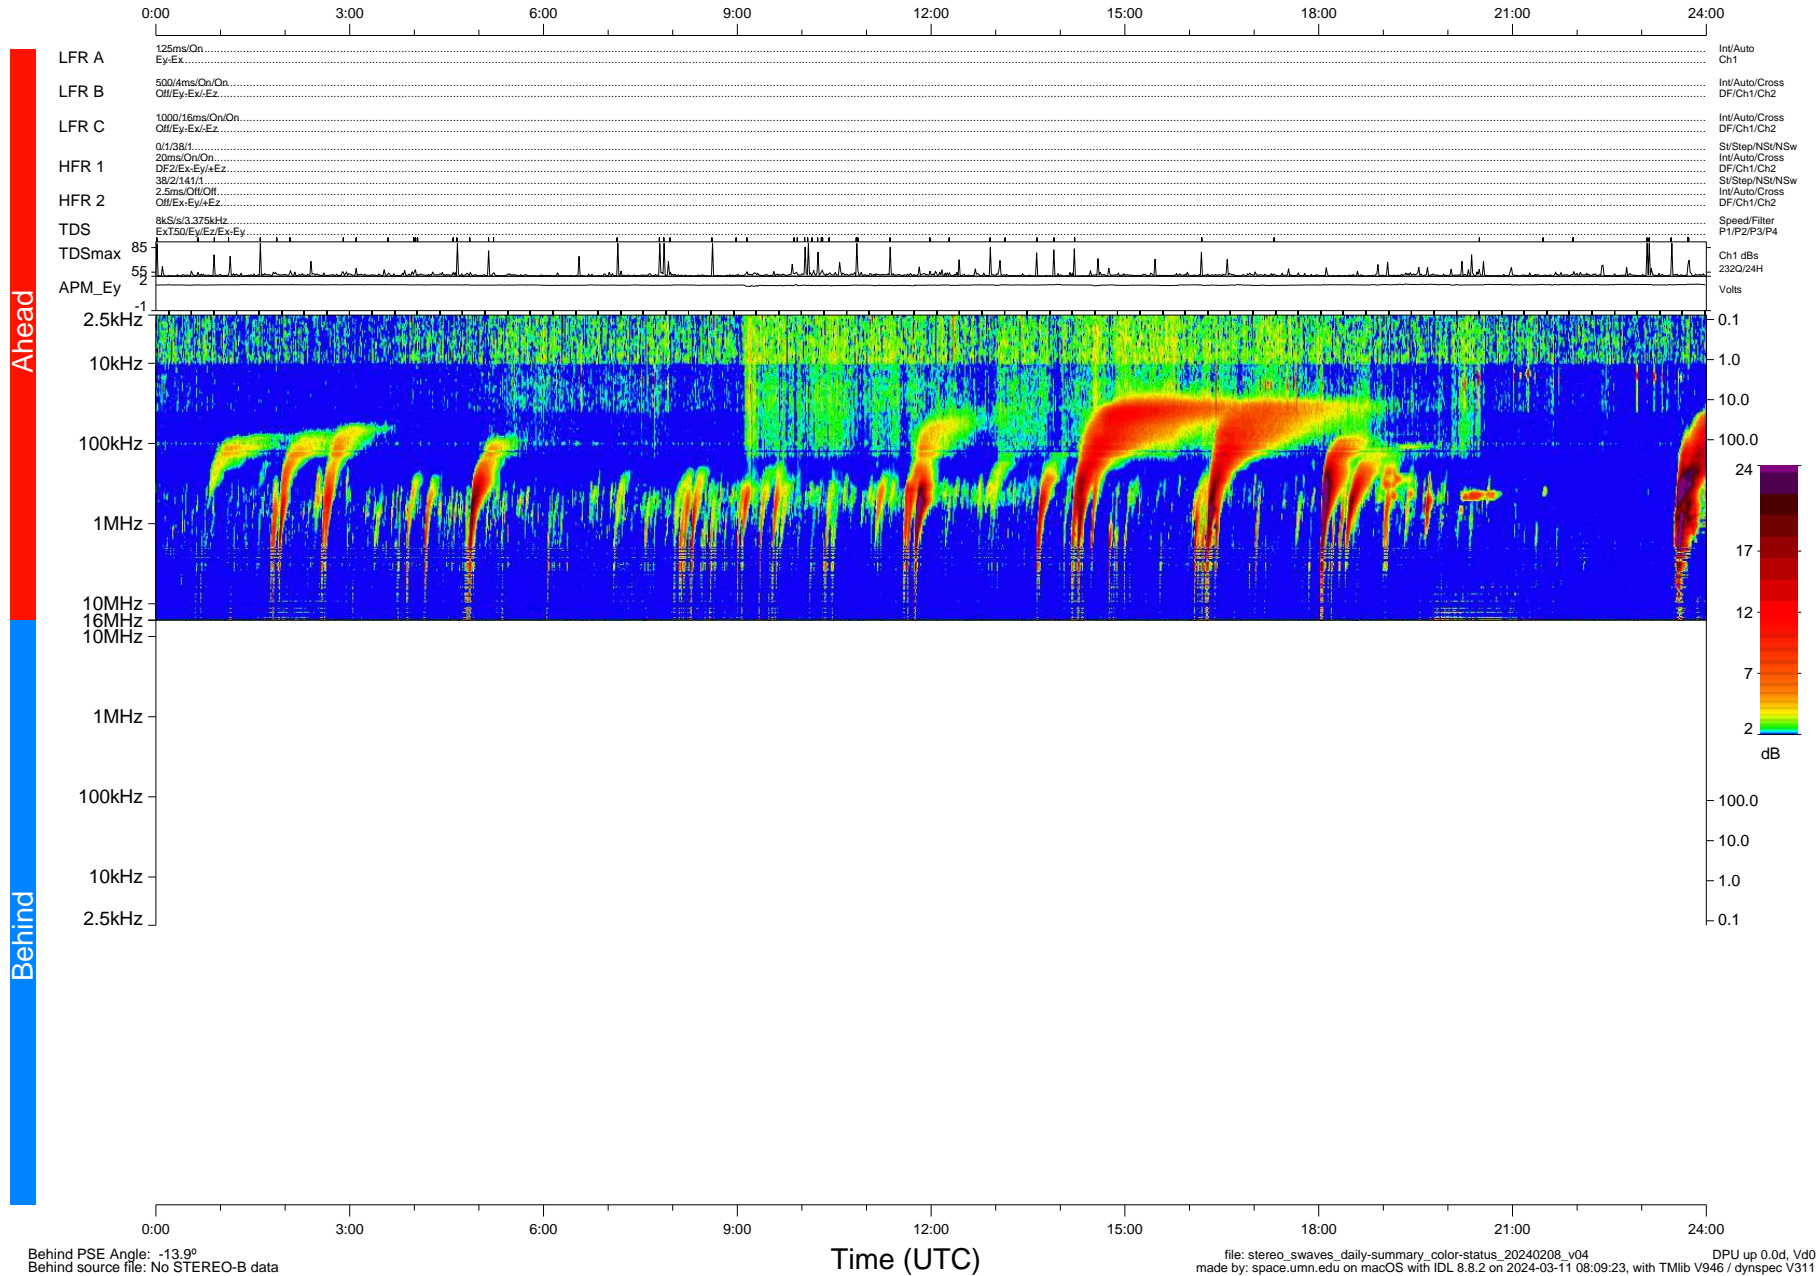

STEREO/WAVES Daily Summary - 08-Feb-2024 (DOY 039)

Ahead source file: swaves_ahead_2024_039_1_05.fin (Recovery: 100.0% HK, 86% Pkts)
Ahead PSE Angle: 7.4°

DPU up 476.4d, V412d40

Behind PSE Angle: -13.9°
Behind source file: No STEREO-B data