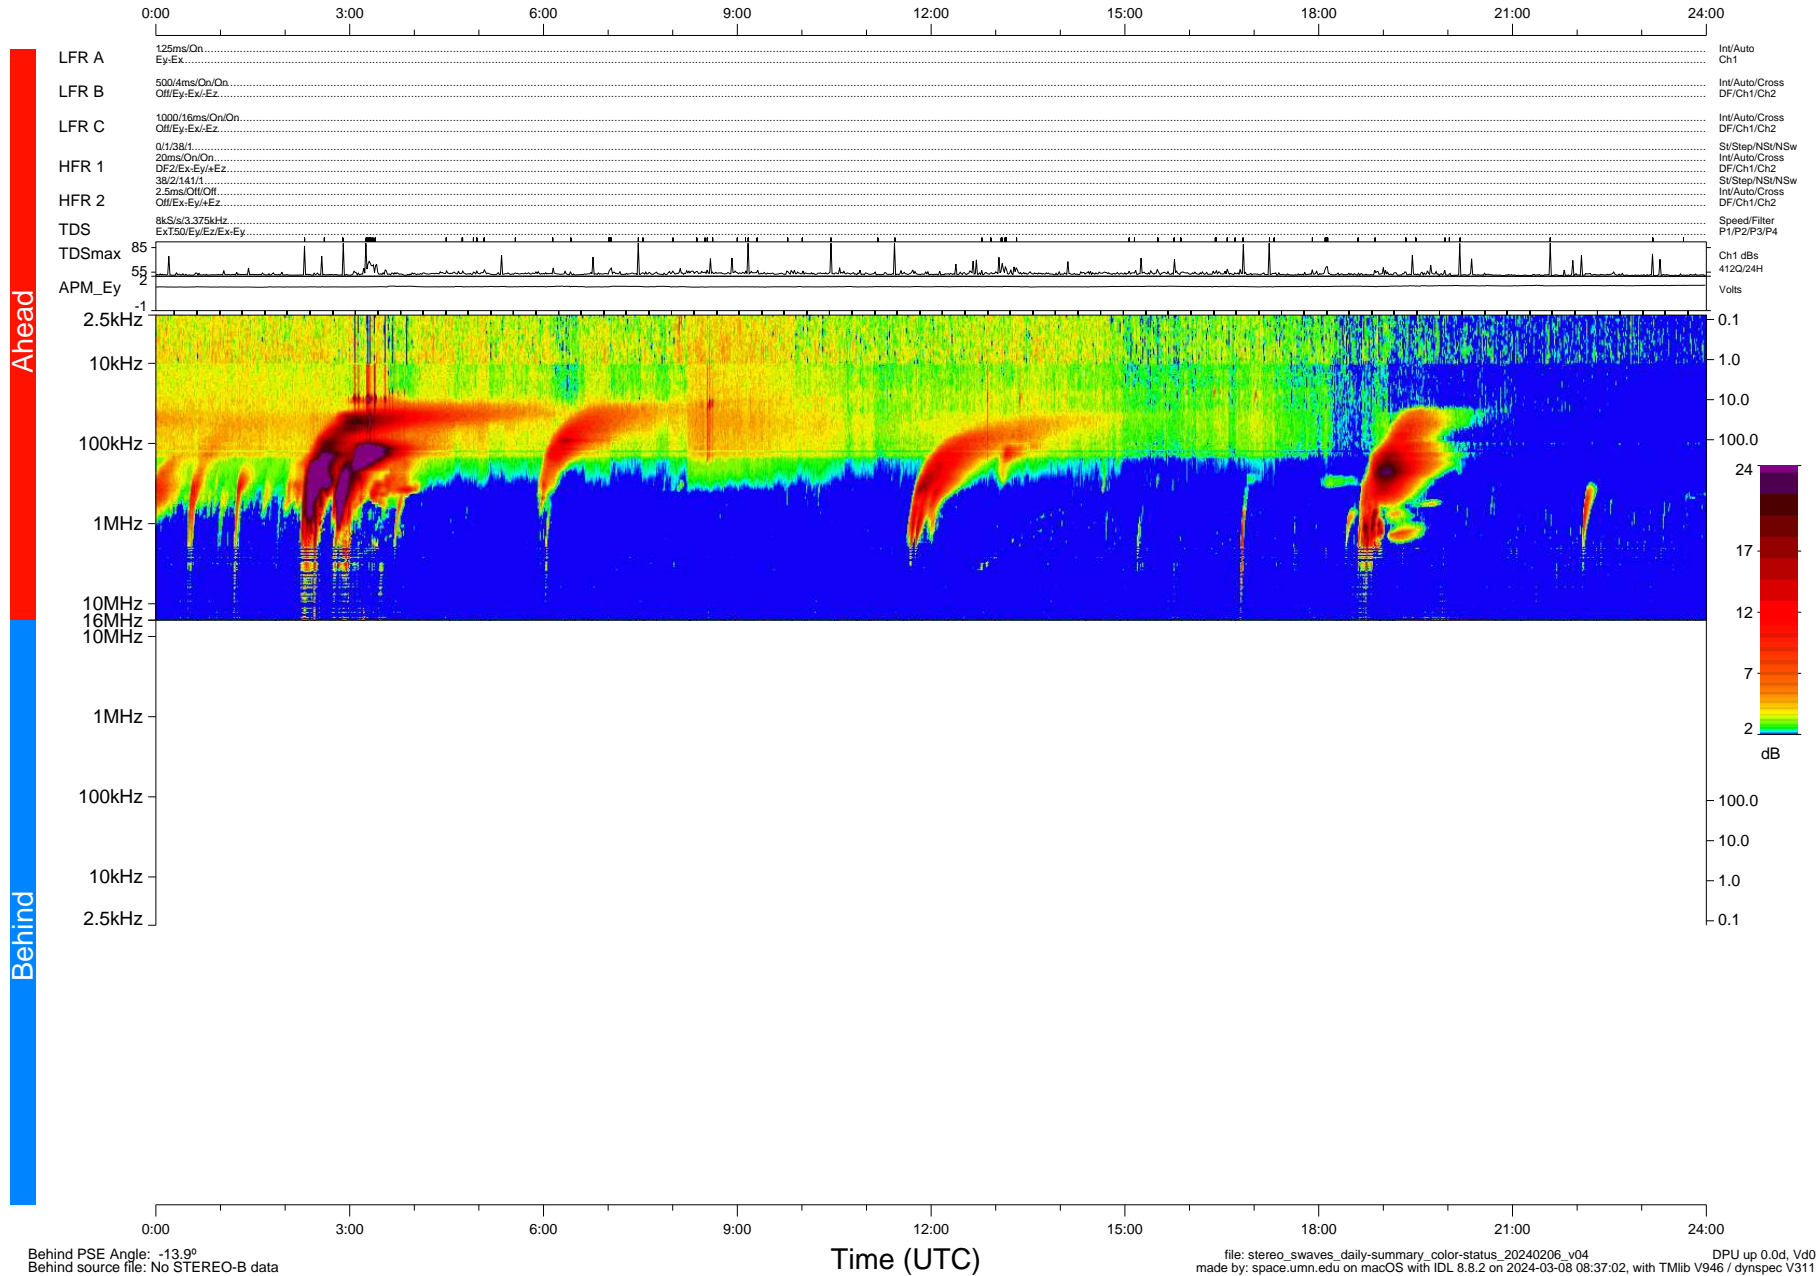

STEREO/WAVES Daily Summary - 06-Feb-2024 (DOY 037)

Ahead source file: swaves_ahead_2024_037_1_05.fin (Recovery: 100.0% HK, 113% Pkts)
Ahead PSE Angle: 7.3°

DPU up 474.4d, V412d40

Behind PSE Angle: -13.9°
Behind source file: No STEREO-B data