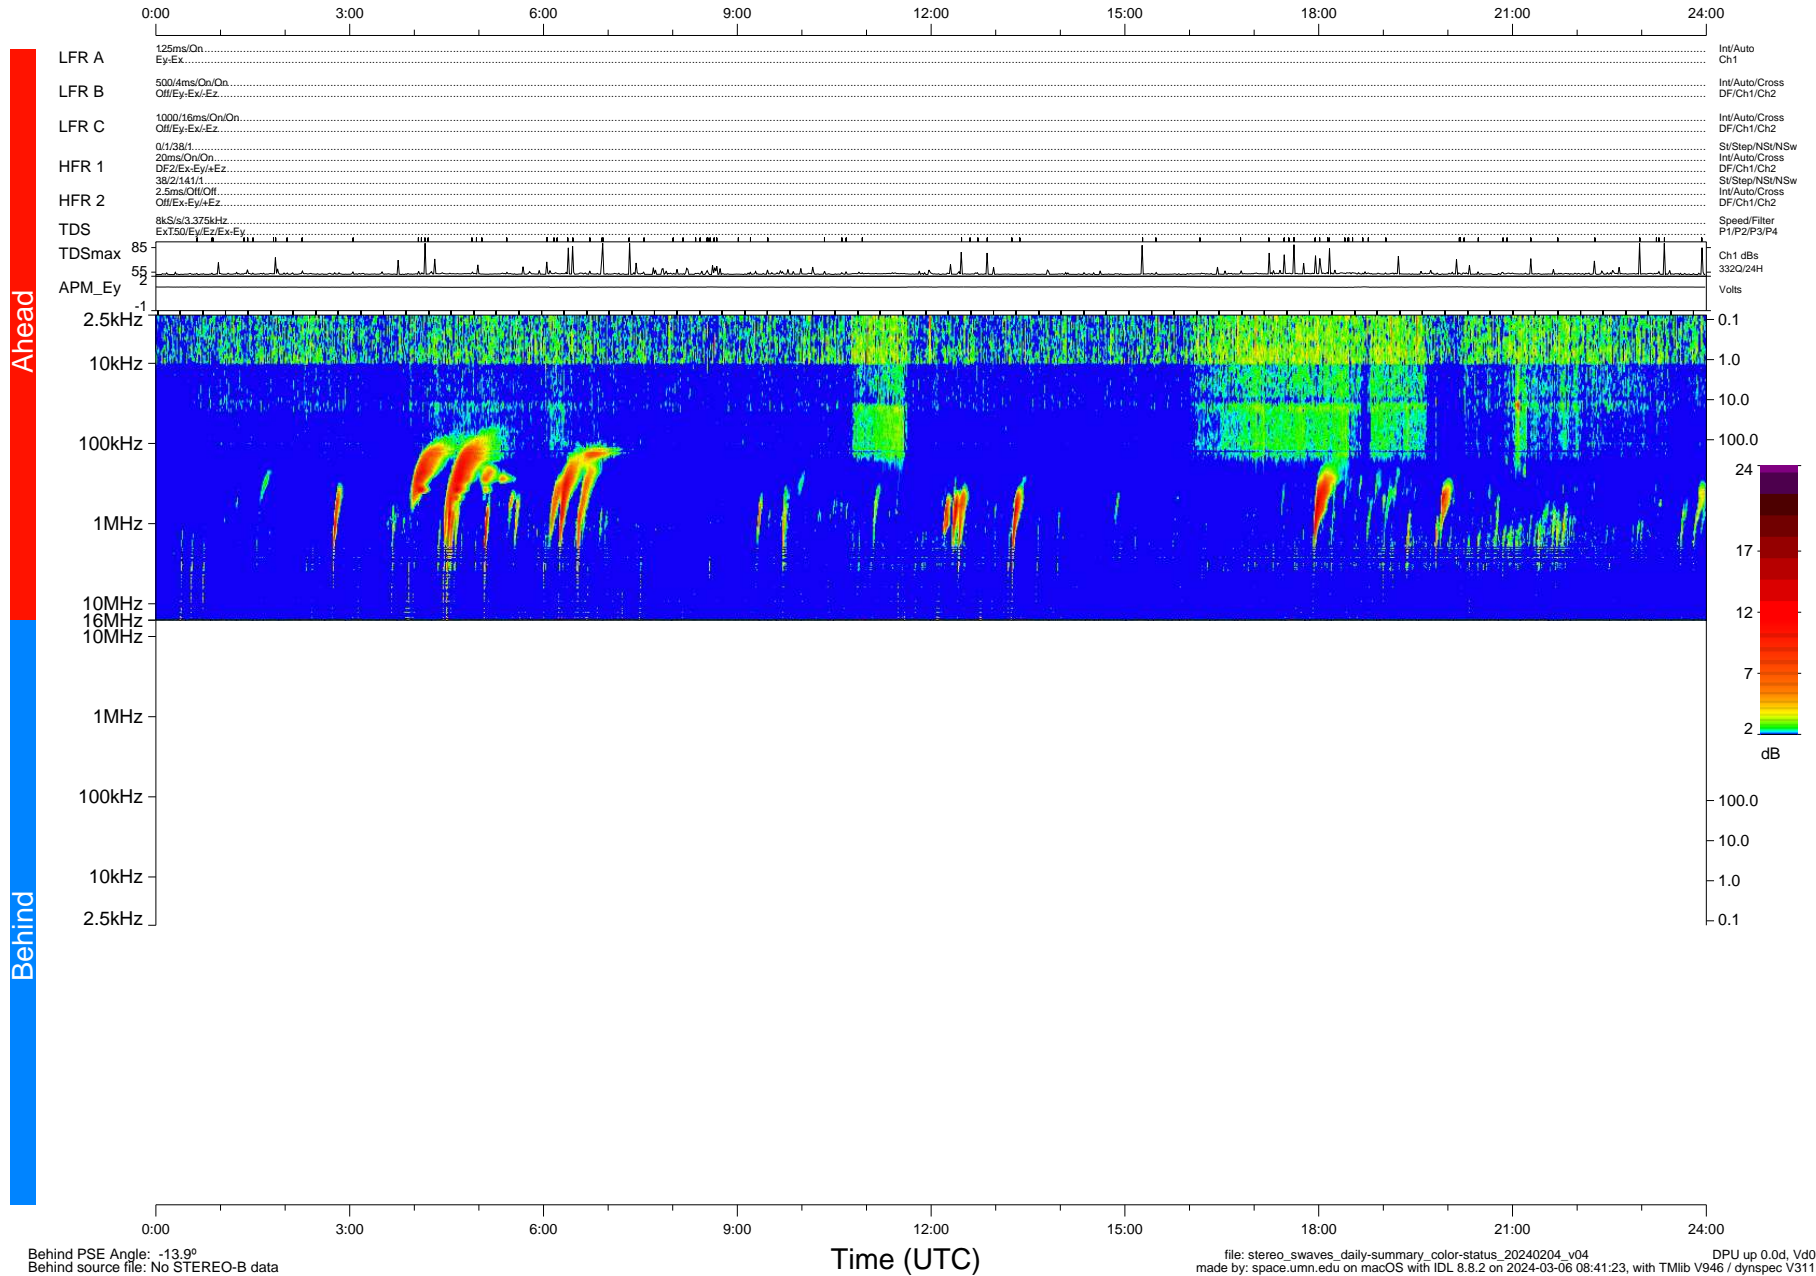

STEREO/WAVES Daily Summary - 04-Feb-2024 (DOY 035)

Ahead source file: swaves_ahead_2024_035_1_05.fin (Recovery: 100.0% HK, 101% Pkts)
Ahead PSE Angle: 7.3°

DPU up 472.4d, V412d40

Behind PSE Angle: -13.9°
Behind source file: No STEREO-B data

Time (UTC)