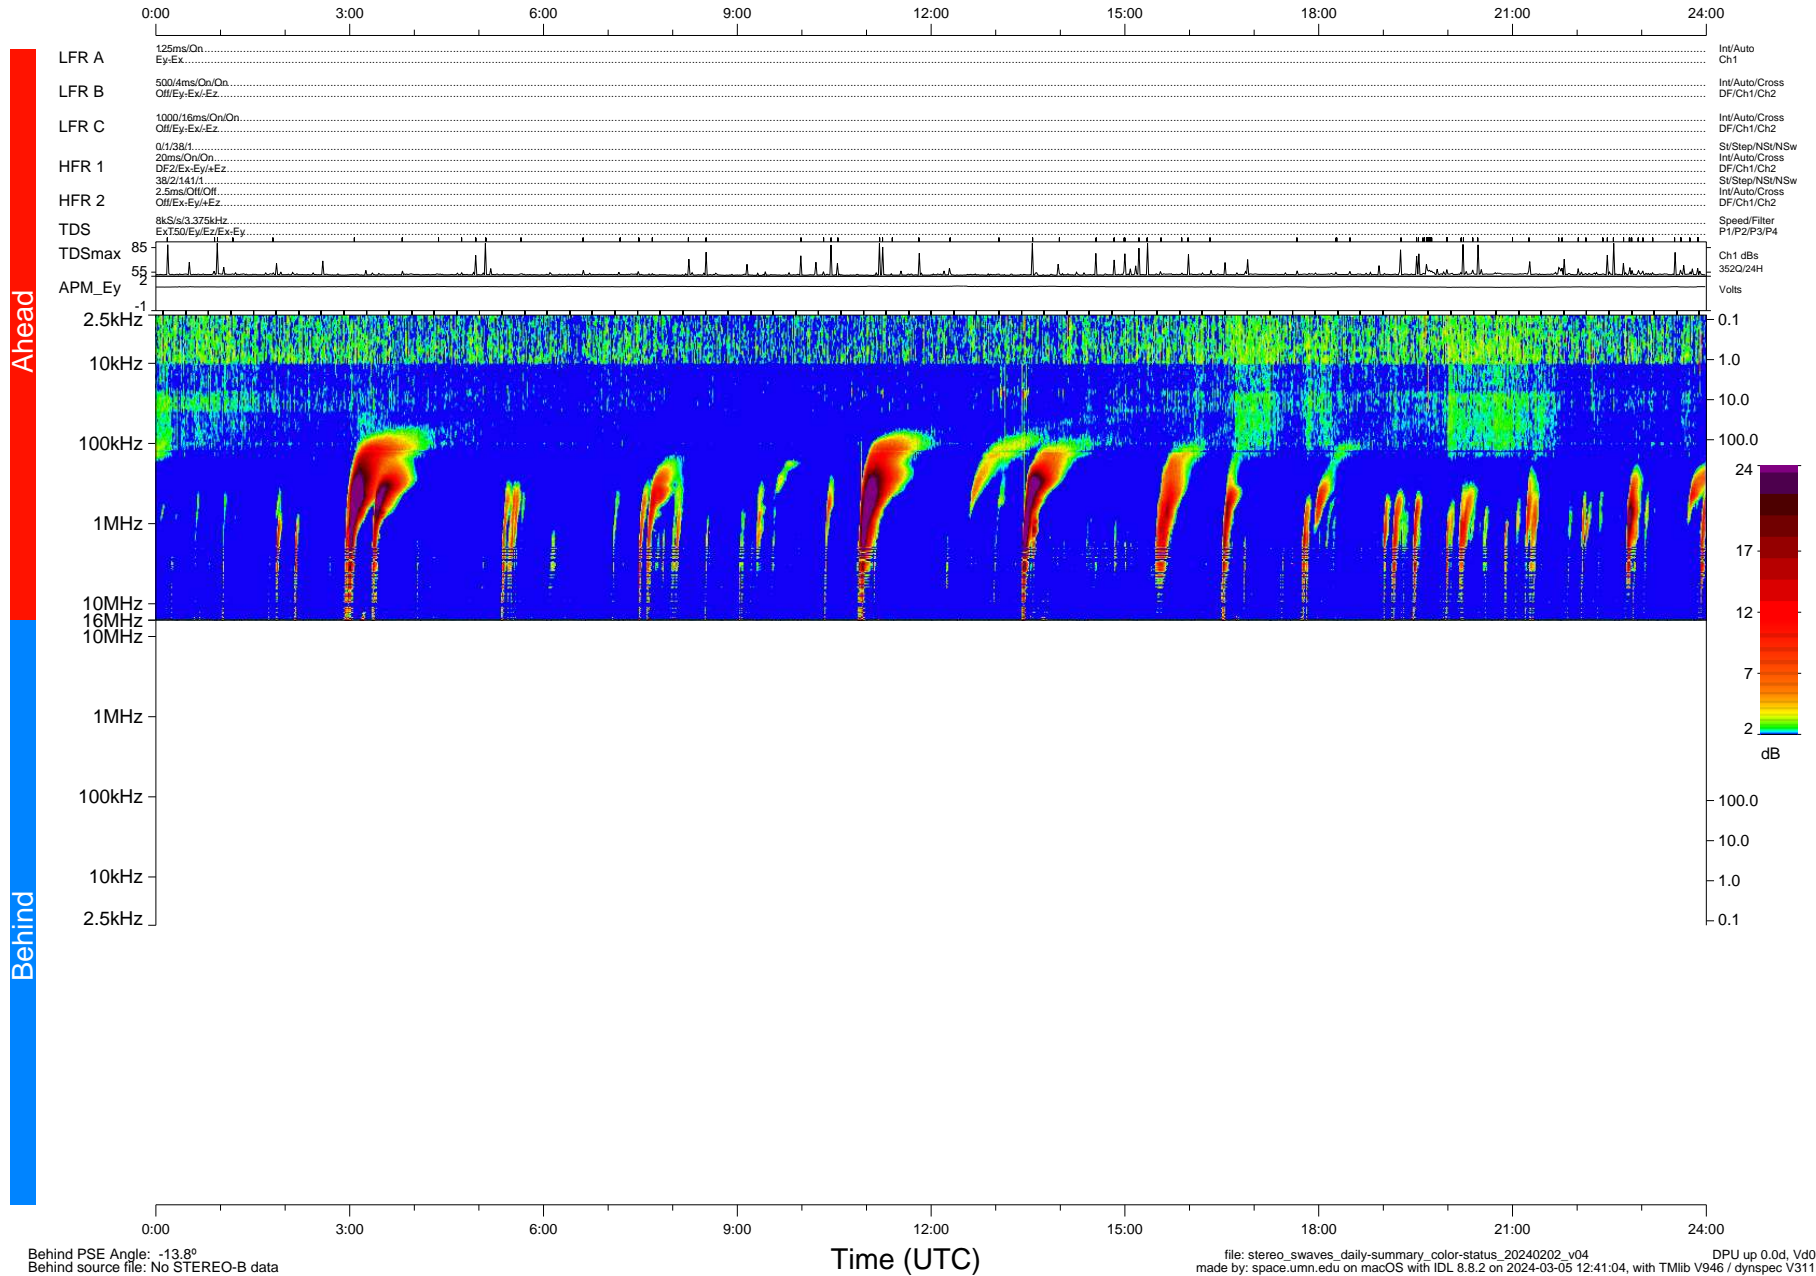

STEREO/WAVES Daily Summary - 02-Feb-2024 (DOY 033)

Ahead source file: swaves_ahead_2024_033_1_05.fin (Recovery: 100.0% HK, 104% Pkts)
Ahead PSE Angle: 7.3°

DPU up 470.4d, V412d40

Behind PSE Angle: -13.8°
Behind source file: No STEREO-B data