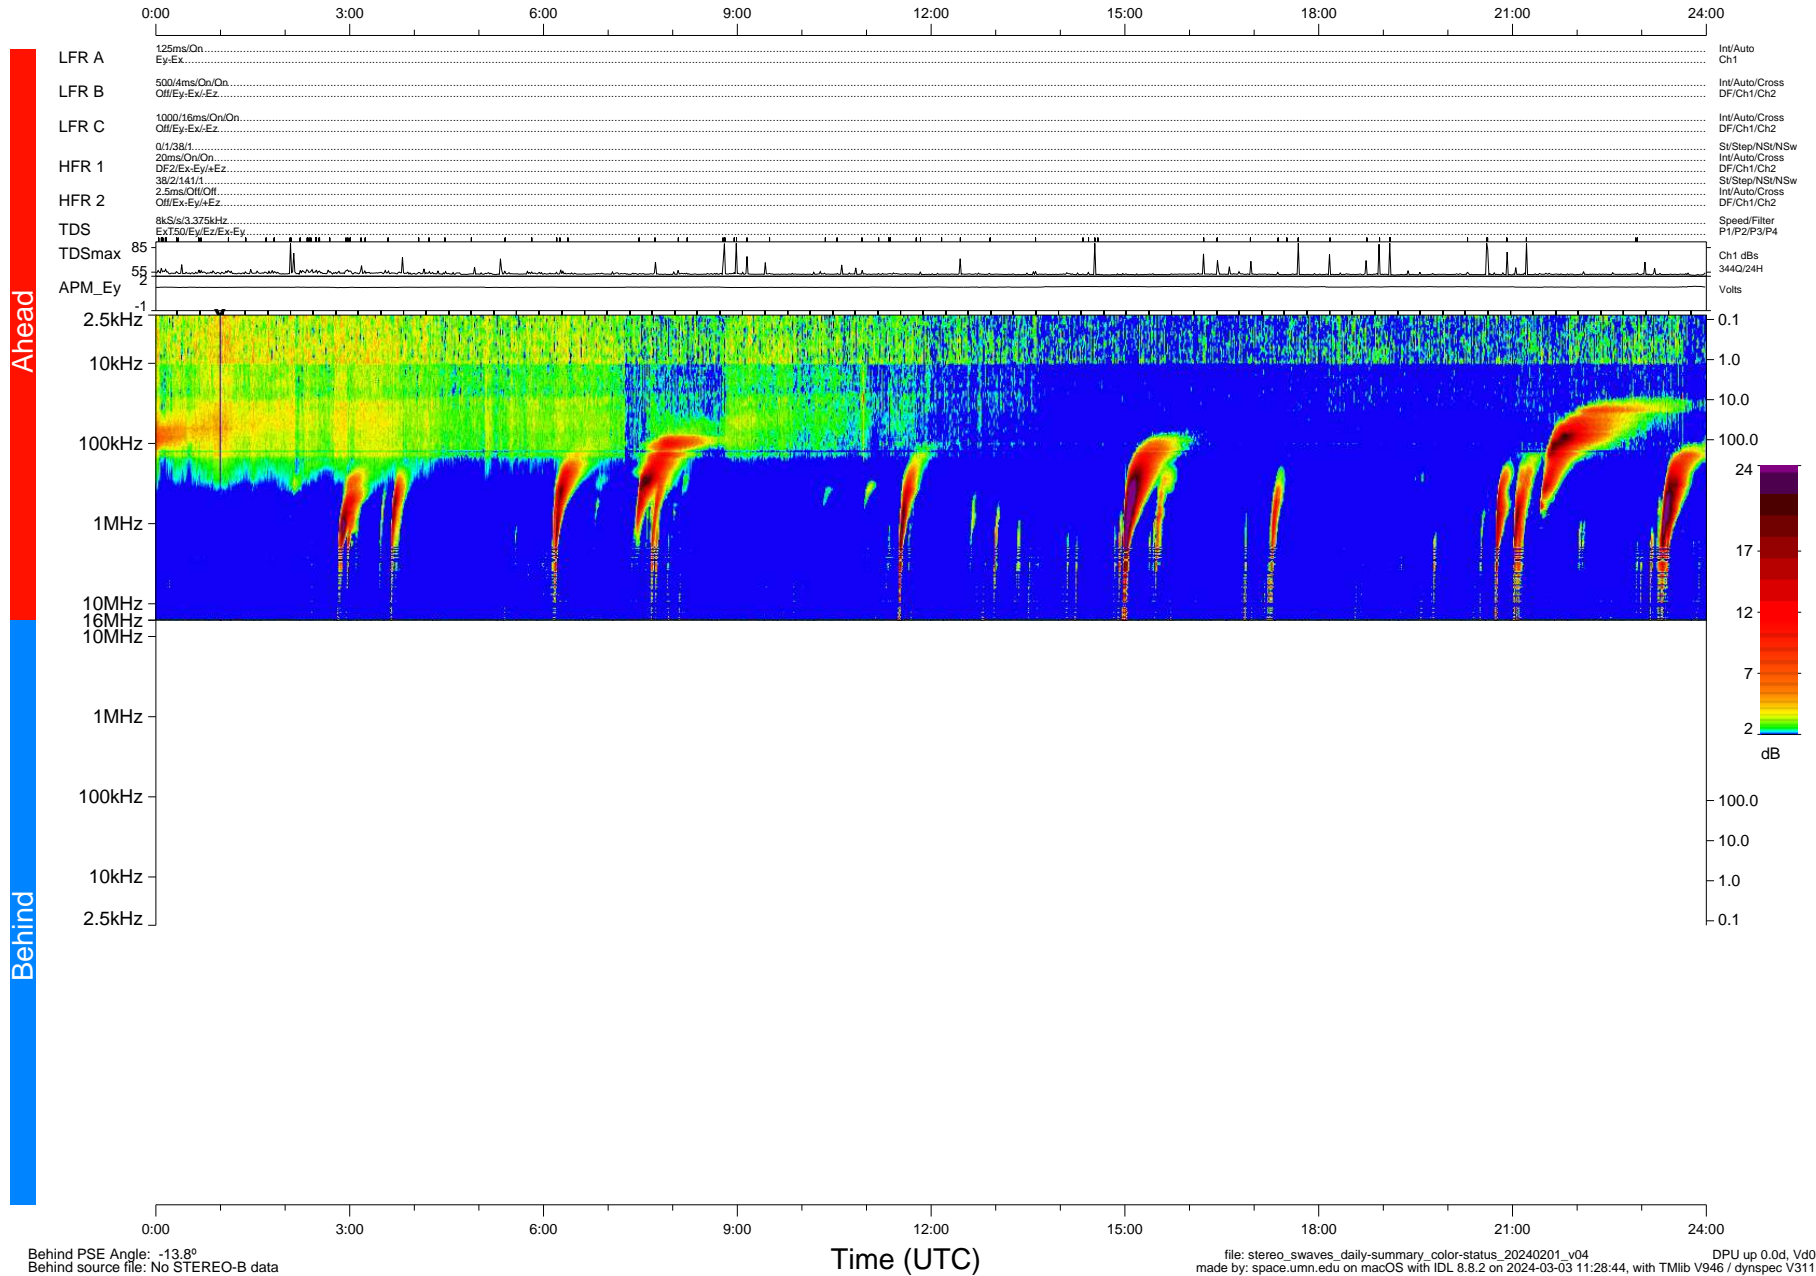

STEREO/WAVES Daily Summary - 01-Feb-2024 (DOY 032)

Ahead source file: swaves_ahead_2024_032_1_05.fin (Recovery: 100.0% HK, 103% Pkts)
Ahead PSE Angle: 7.3°

DPU up 469.4d, V412d40

Behind PSE Angle: -13.8°
Behind source file: No STEREO-B data