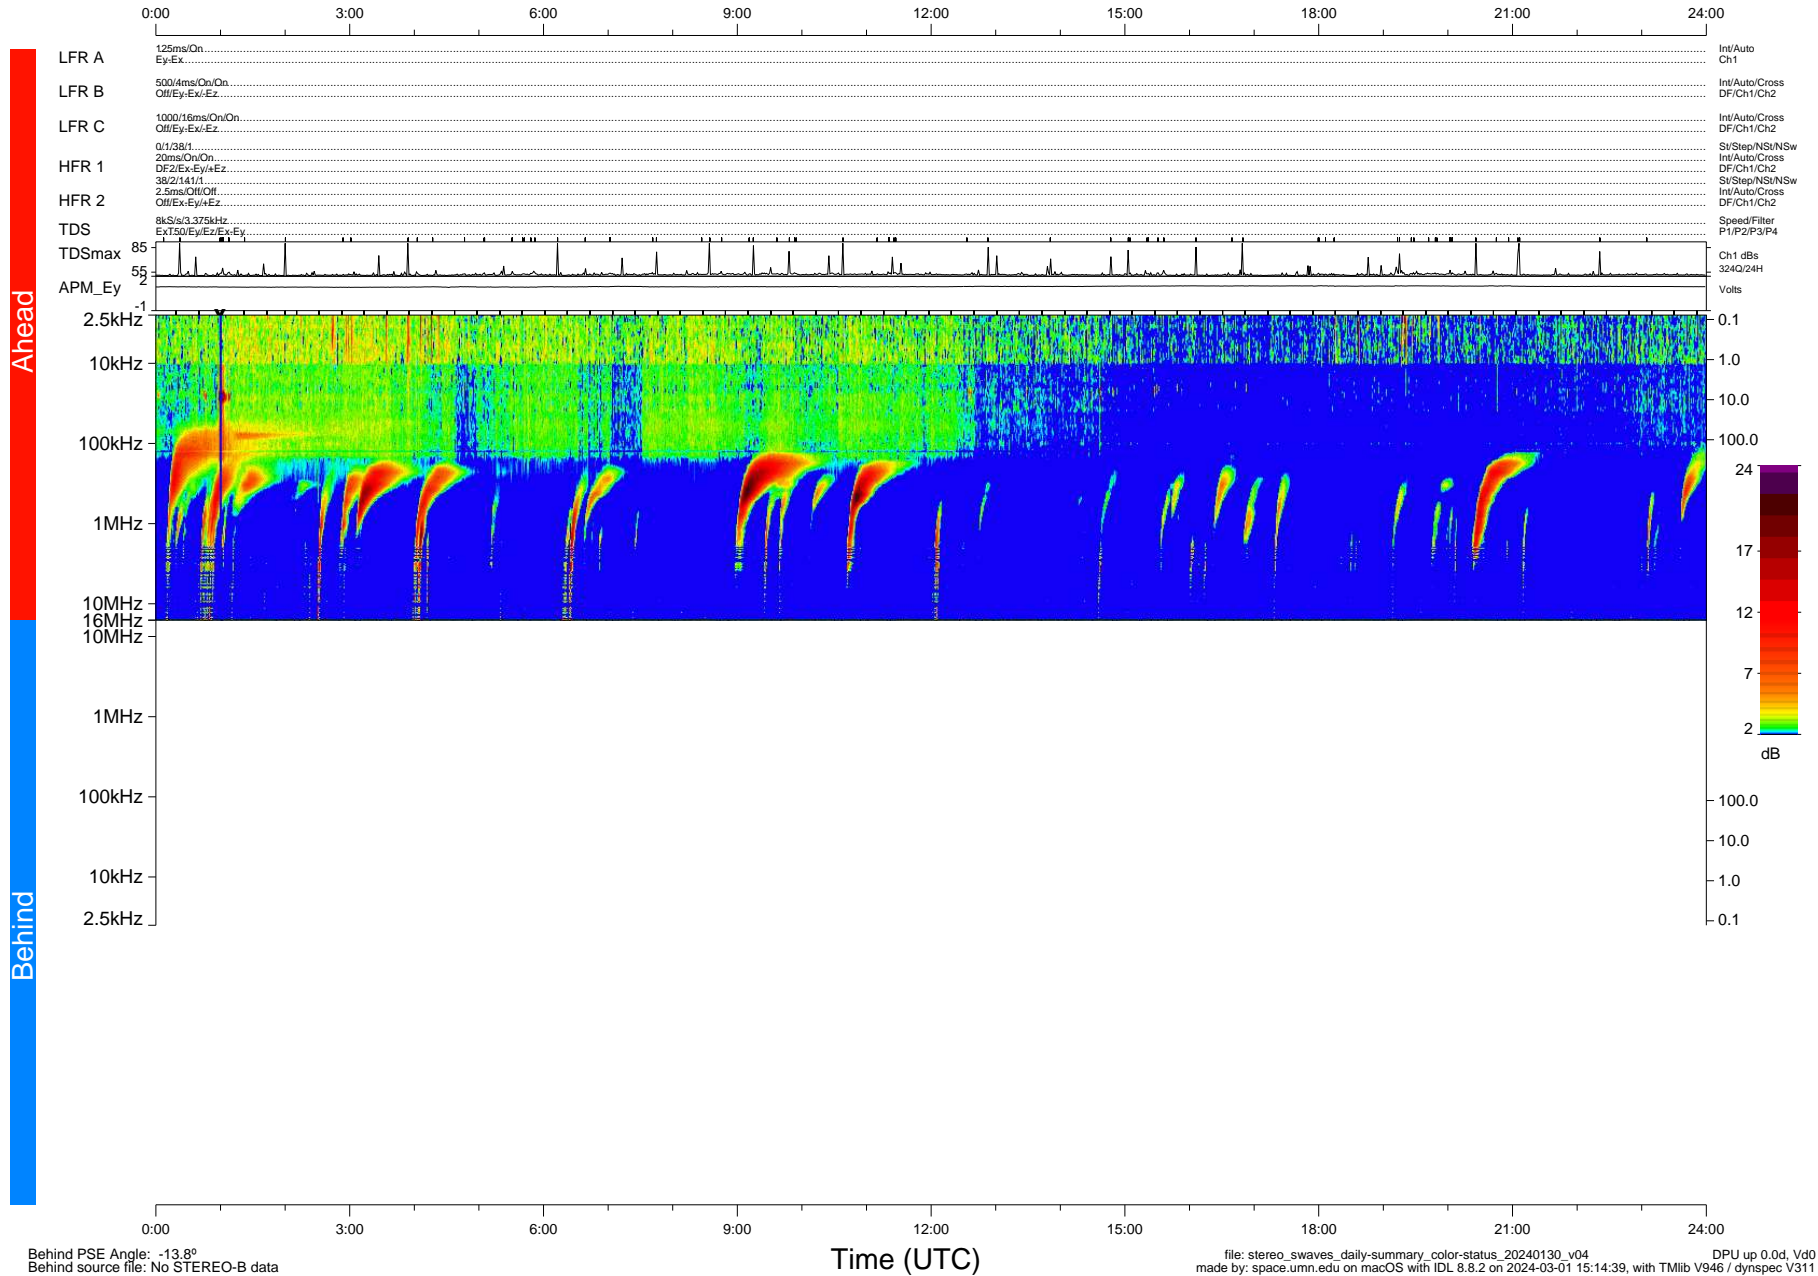

STEREO/WAVES Daily Summary - 30-Jan-2024 (DOY 030)

Ahead source file: swaves_ahead_2024_030_1_05.fin (Recovery: 100.0% HK, 99% PKts)
Ahead PSE Angle: 7.2°

DPU up 467.4d, V412d40

Behind PSE Angle: -13.8°
Behind source file: No STEREO-B data