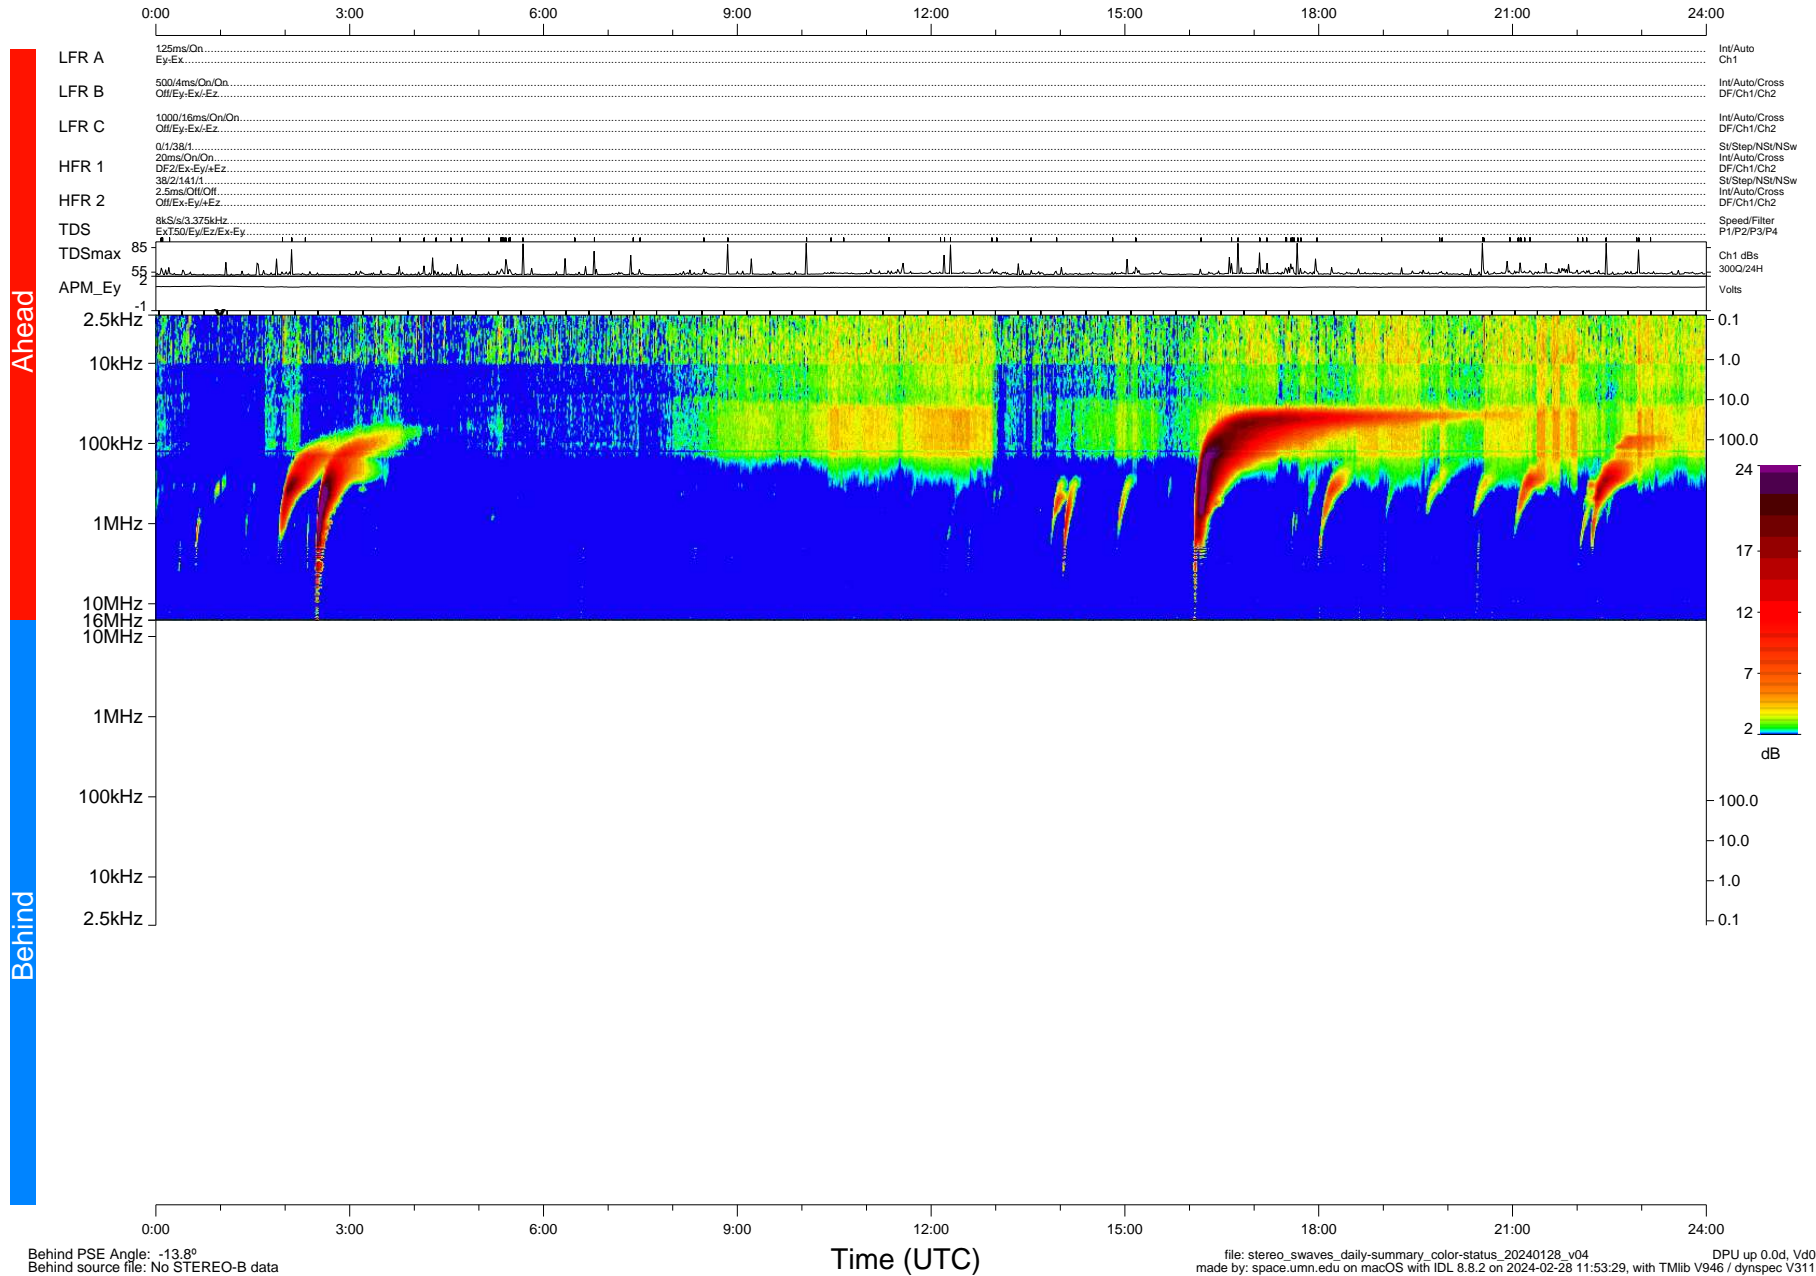

STEREO/WAVES Daily Summary - 28-Jan-2024 (DOY 028)

Ahead source file: swaves_ahead_2024_028_1_05.fin (Recovery: 100.0% HK, 96% PKts)
Ahead PSE Angle: 7.1°

DPU up 465.4d, V412d40

Behind PSE Angle: -13.8°
Behind source file: No STEREO-B data

Time (UTC)