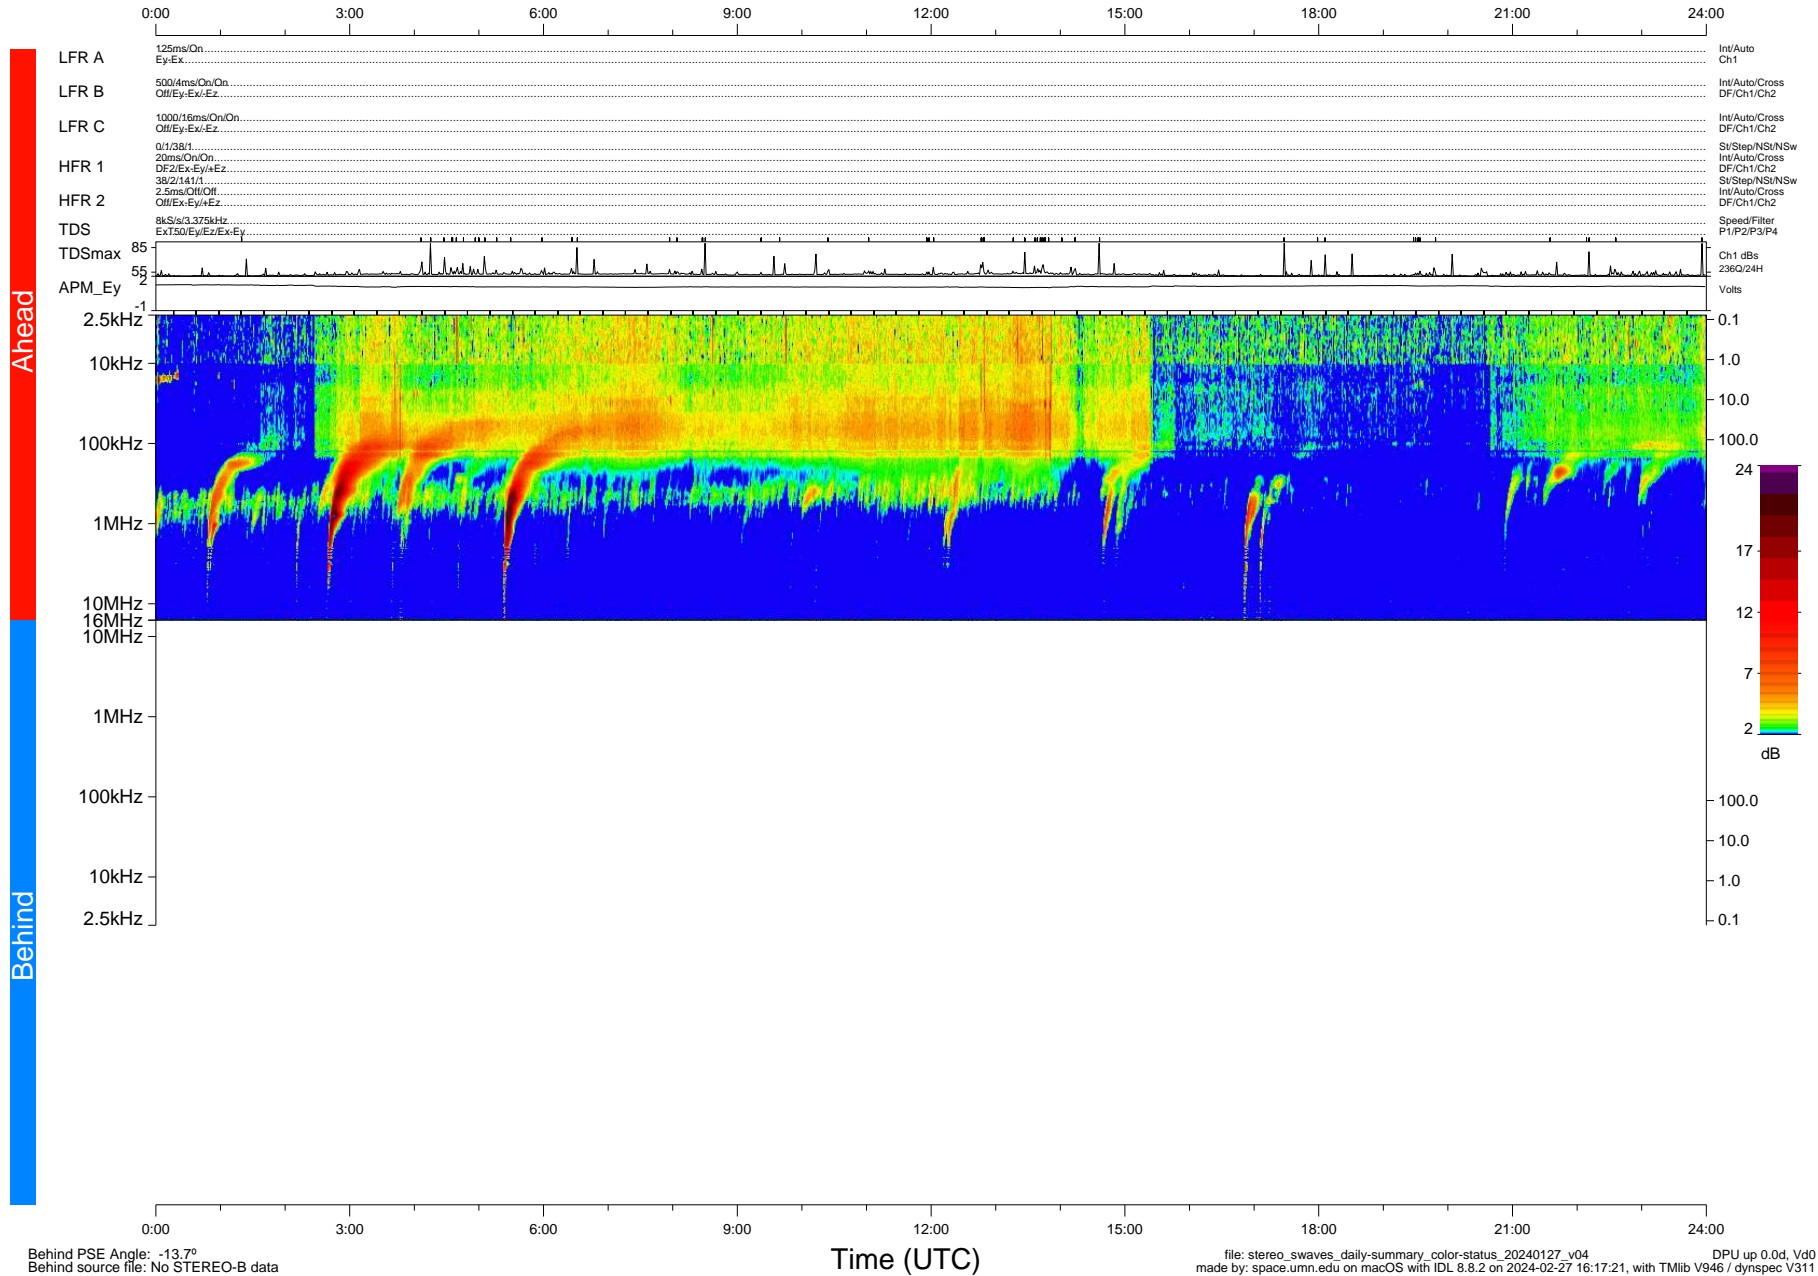

STEREO/WAVES Daily Summary - 27-Jan-2024 (DOY 027)

Ahead source file: swaves_ahead_2024_027_1_05.fin (Recovery: 100.0% HK, 87% Pkts)
Ahead PSE Angle: 7.2°

DPU up 464.4d, V412d40

Behind PSE Angle: -13.7°
Behind source file: No STEREO-B data